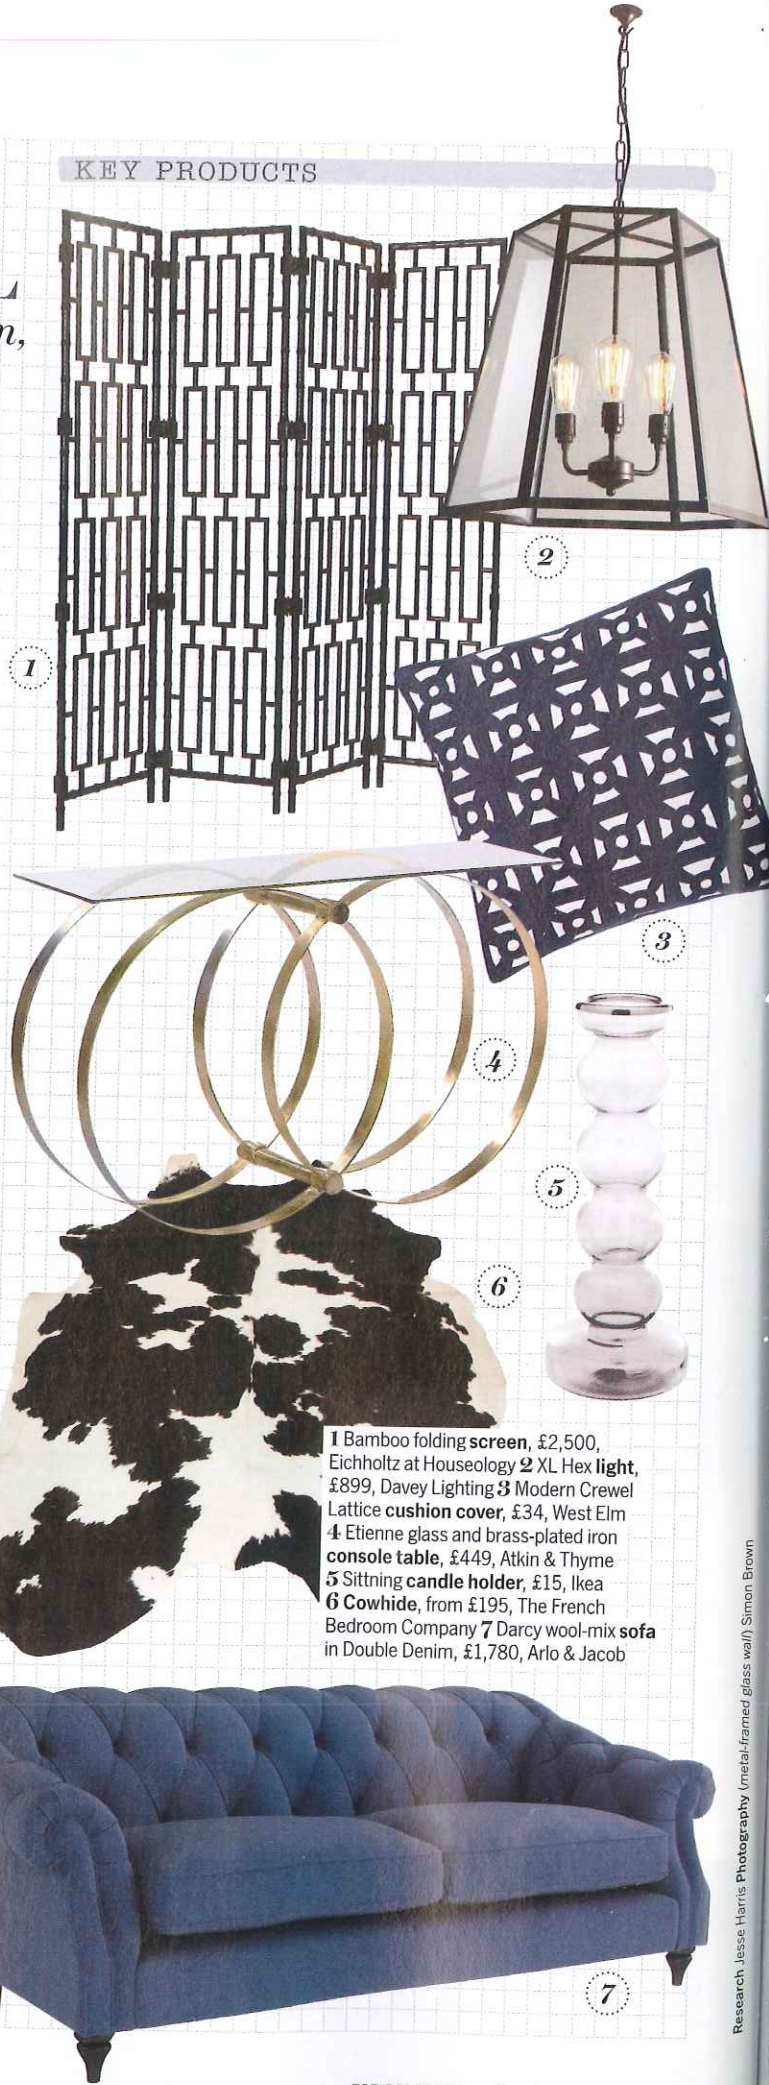

IDEAS toSTEAL

A chic mix of pattern, print and cosy textures brings a cool scheme to life

KEY SURFACES

FROM LEFT Knightsbridge Flock Noir wallpaper, £55 per 10m roll, Kelly Hoppen at Graham & Brown; Loriano 7614/26 crushed velvet in Neptune, £67 per m, Romo; and Coastline Smoked Solid oak floorboards, £84.95 per sq m, Fired Earth

KEY FEATURE Metal-framed glass wall

Not only letting in light, but a wow-factor feature in its own right, this metal-framed glazed partition wall in Amanda's entrance hall is a genius use of space. On the one hand, it gives the hallway the airiness of an open-plan design, while on the other, it zones off the neighbouring study from the comings and goings in the hall. To re-create the look, specialist supplier Clement (clementwindows.co.uk) could fit a bespoke fixed steel glazed screen, from £700 per sq m, plus installation and VAT.

KEY PRODUCTS

1 Bamboo folding screen, £2,500, Eichholtz at Houseology 2 XL Hex light, £899, Davey Lighting 3 Modern Crewel Lattice cushion cover, £34, West Elm 4 Etienne glass and brass-plated iron console table, £449, Atkin & Thyme 5 Sitting candle holder, £15, Ikea 6 Cowhide, from £195, The French Bedroom Company 7 Darcy wool-mix sofa in Double Denim, £1,780, Arlo & Jacob