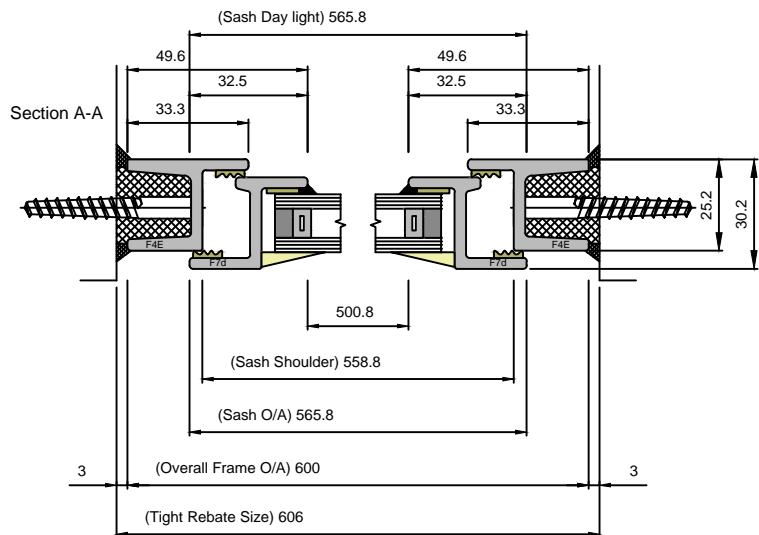

# BROOKING EQUAL LEG WINDOW CASEMENT SECTIONS

DOUBLE GLAZED UNIT SIZE = 16mm  
WINDOW DEPTH = 30mm

**CLEMENT**  
*creating light... beautifully*

Copyright Reserved 2024,  
Clement Windows Group Ltd  
This product is protected by the provisions of the Copyright, Design & Patents Act 1988

EMAIL: info@clementwg.co.uk  
WEBSITE: www.clementwindows.co.uk

DETAILS SUBJECT TO CHANGE WITHOUT NOTICE

DATE: 29/04/24

SCALE @ A4: 1:2 & 1:10

DRAWING TITLE:  
**BROOKING EL CASEMENT**

CLIENT:

DRAWING No.

**B03**