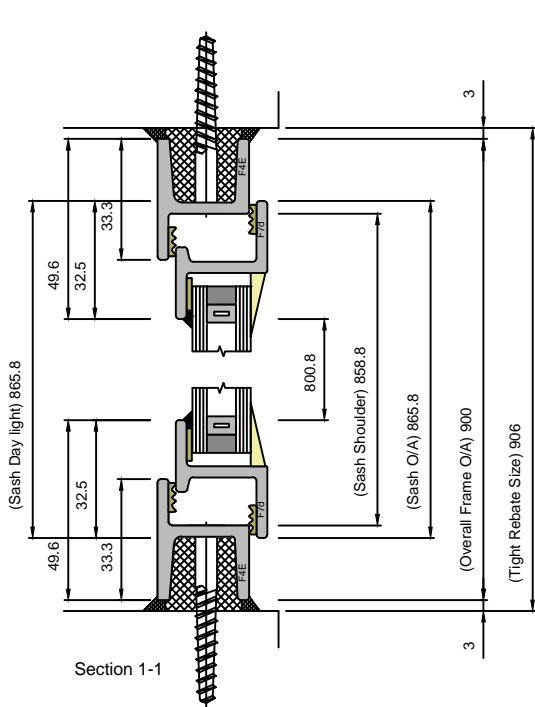

# BROOKING EQUAL LEG WINDOW CASEMENT SECTIONS

DOUBLE GLAZED UNIT SIZE = 16mm  
WINDOW DEPTH = 30mm

**CLEMENT**  
*creating light... beautifully*

Copyright Reserved 2024,  
Clement Windows Group Ltd  
This product is protected by the provisions of the Copyright, Design & Patents Act 1988

EMAIL: info@clementwg.co.uk  
WEBSITE: www.clementwindows.co.uk

DETAILS SUBJECT TO CHANGE WITHOUT NOTICE

DATE: 29/04/24

SCALE @ A4: 1:2 & 1:10

DRAWING TITLE:  
**BROOKING EL CASEMENT**

CLIENT:

DRAWING No.

**B03**