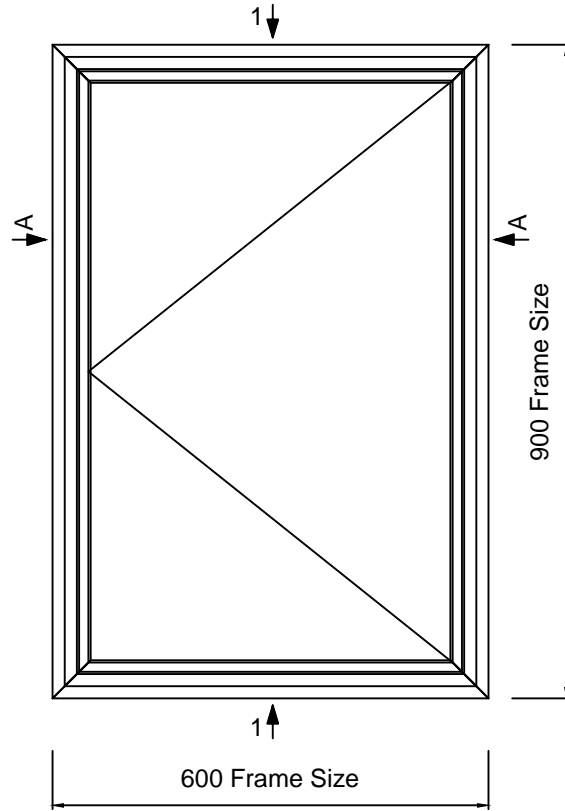

# BROOKING EQUAL LEG WINDOW CASEMENT SECTIONS

DOUBLE GLAZED UNIT SIZE = 16mm  
WINDOW DEPTH = 30mm

**CLEMENT**  
*creating light... beautifully*

Copyright Reserved 2024,  
Clement Windows Group Ltd  
This product is protected by the provisions of the Copyright, Design & Patents Act 1988

EMAIL: info@clementwg.co.uk  
WEBSITE: www.clementwindows.co.uk

DETAILS SUBJECT TO CHANGE WITHOUT NOTICE

DATE: 29/04/24

SCALE @ A4: 1:2 & 1:10

DRAWING TITLE:  
**BROOKING EL CASEMENT**

CLIENT:

DRAWING No.

**B03**