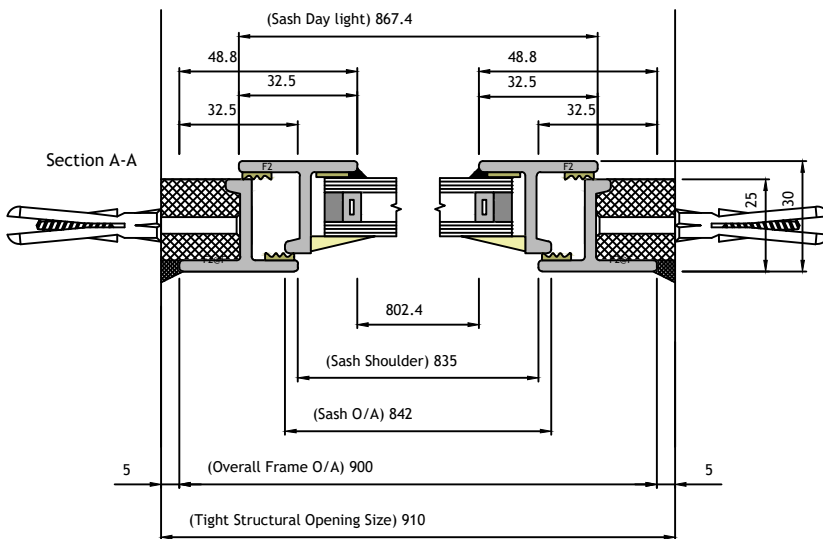

BROOKING LONG LEG BOTTOM HUNG CASEMENT SECTIONS

DOUBLE GLAZED UNIT SIZE = 16mm

WINDOW DEPTH = 30mm

	Copyright Reserved 2024, Clement Windows Group Ltd This product is protected by the provisions of the Copyright, Design & Patents Act 1988	DRAWING TITLE: BROOKING LL BH Casement	DRAWING No. B11
	EMAIL: info@clementwg.co.uk WEBSITE: www.clementwindows.co.uk DETAILS SUBJECT TO CHANGE WITHOUT NOTICE	DATE: 24/04/24 SCALE @ A4: 1:2 & 1:10	CLIENT: -