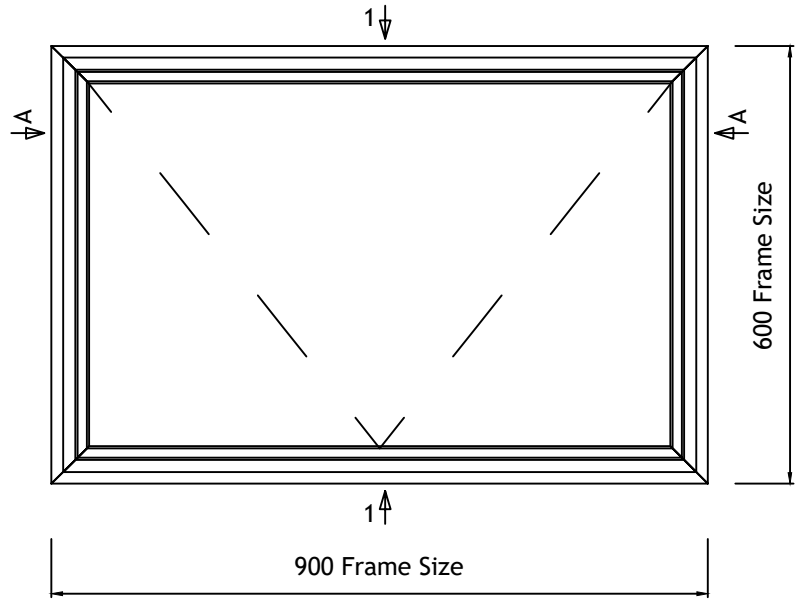

BROOKING LONG LEG BOTTOM HUNG CASEMENT SECTIONS

DOUBLE GLAZED UNIT SIZE = 16mm

WINDOW DEPTH = 30mm

	Copyright Reserved 2024, Clement Windows Group Ltd This product is protected by the provisions of the Copyright, Design & Patents Act 1988	DRAWING TITLE: BROOKING LL BH Casement	DRAWING No. B11
	EMAIL: info@clementwg.co.uk WEBSITE: www.clementwindows.co.uk DETAILS SUBJECT TO CHANGE WITHOUT NOTICE	DATE: 24/04/24 SCALE @ A4: 1:2 & 1:10	CLIENT: -