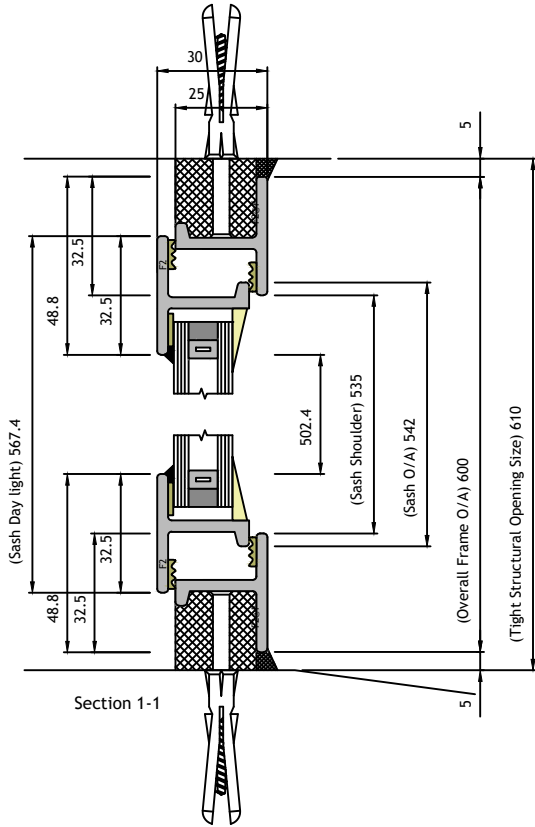

BROOKING LONG LEG BOTTOM HUNG CASEMENT SECTIONS

DOUBLE GLAZED UNIT SIZE = 16mm

WINDOW DEPTH = 30mm

	Copyright Reserved 2024, Clement Windows Group Ltd This product is protected by the provisions of the Copyright, Design & Patents Act 1988	DRAWING TITLE: BROOKING LL BH Casement	DRAWING No. B11
	EMAIL: info@clementwg.co.uk WEBSITE: www.clementwindows.co.uk DETAILS SUBJECT TO CHANGE WITHOUT NOTICE	DATE: 24/04/24 SCALE @ A4: 1:2 & 1:10	CLIENT: -