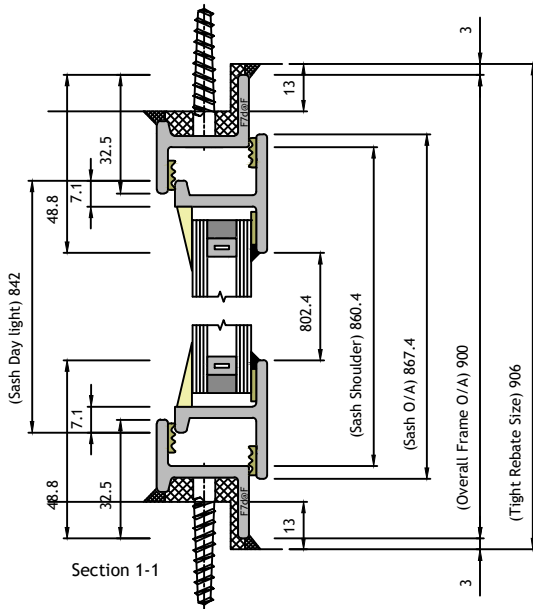

BROOKING LONG LEG WINDOW CASEMENT SECTIONS (INSIDE GLAZED)

DOUBLE GLAZED UNIT SIZE = 16mm

WINDOW DEPTH = 30mm

Copyright Reserved 2024,
Clement Windows Group Ltd
This product is protected by the provisions of the Copyright, Design & Patents Act 1988

EMAIL: info@clementwg.co.uk
WEBSITE: www.clementwindows.co.uk

DATE: 29/04/24

SCALE @ A4: 1:2 & 1:10

DRAWING TITLE:
BROOKING LL Casement (I/G)

CLIENT:
-

DRAWING No.
B09

REVISION:
A

DETAILS SUBJECT TO CHANGE WITHOUT NOTICE