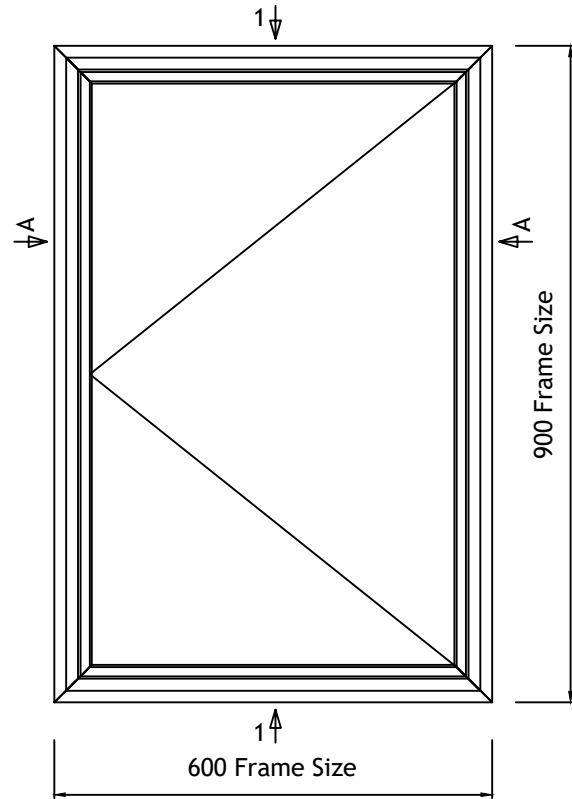

BROOKING LONG LEG WINDOW CASEMENT SECTIONS (INSIDE GLAZED)

DOUBLE GLAZED UNIT SIZE = 16mm

WINDOW DEPTH = 30mm

Copyright Reserved 2024,
Clement Windows Group Ltd
This product is protected by the provisions of the Copyright, Design & Patents Act 1988

EMAIL: info@clementwg.co.uk
WEBSITE: www.clementwindows.co.uk

DATE: 29/04/24

SCALE @ A4: 1:2 & 1:10

DRAWING TITLE:
BROOKING LL Casement (I/G)

CLIENT:
-

DRAWING No.
B09

REVISION:
A

DETAILS SUBJECT TO CHANGE WITHOUT NOTICE