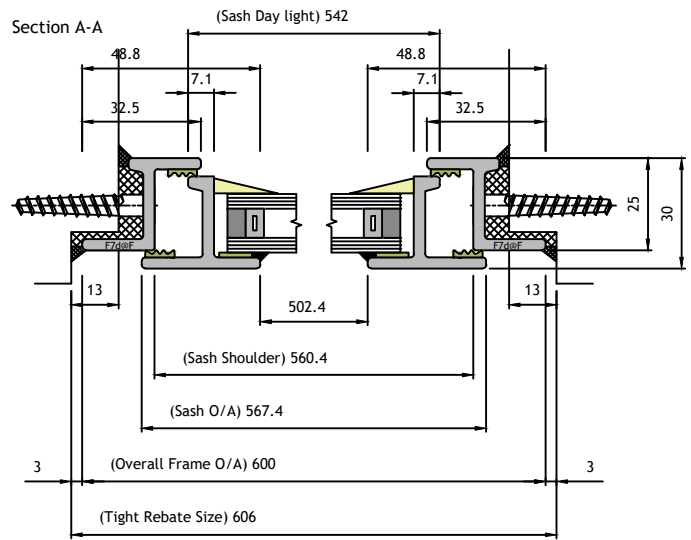

BROOKING LONG LEG WINDOW CASEMENT SECTIONS (INSIDE GLAZED)

DOUBLE GLAZED UNIT SIZE = 16mm

WINDOW DEPTH = 30mm

Copyright Reserved 2024,
Clement Windows Group Ltd
This product is protected by the provisions of the Copyright, Design & Patents Act 1988

EMAIL: info@clementwg.co.uk
WEBSITE: www.clementwindows.co.uk

DATE: 29/04/24

SCALE @ A4: 1:2 & 1:10

DRAWING TITLE:
BROOKING LL Casement (I/G)

CLIENT:
-

DRAWING No.
B09

REVISION:
A

DETAILS SUBJECT TO CHANGE WITHOUT NOTICE