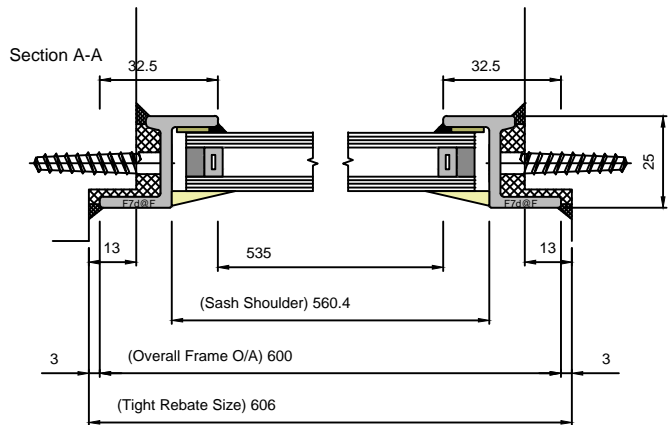

BROOKING LONG LEG WINDOW FIXED LIGHT SECTIONS

DOUBLE GLAZED UNIT SIZE = 16mm

WINDOW DEPTH = 25mm

	Copyright Reserved 2024, Clement Windows Group Ltd This product is protected by the provisions of the Copyright, Design & Patents Act 1988	DRAWING TITLE: BROOKING LL FIXED LIGHT	DRAWING No. B02
	EMAIL: info@clementwg.co.uk WEBSITE: www.clementwindows.co.uk DETAILS SUBJECT TO CHANGE WITHOUT NOTICE	DATE: 29/04/24 SCALE @ A4: 1:2 & 1:10	CLIENT: