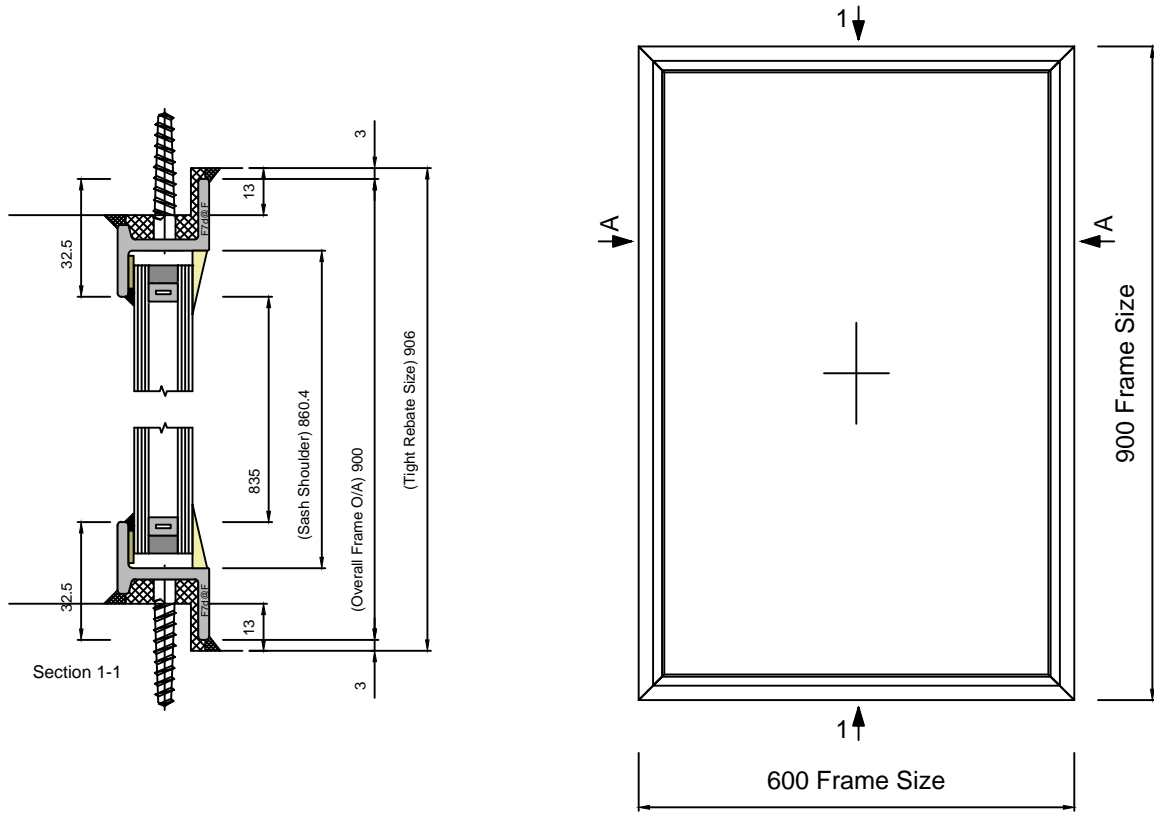

BROOKING LONG LEG WINDOW FIXED LIGHT SECTIONS

DOUBLE GLAZED UNIT SIZE = 16mm

WINDOW DEPTH = 25mm

	Copyright Reserved 2024, Clement Windows Group Ltd This product is protected by the provisions of the Copyright, Design & Patents Act 1988	DRAWING TITLE: BROOKING LL FIXED LIGHT	DRAWING No. B02
	EMAIL: info@clementwg.co.uk WEBSITE: www.clementwindows.co.uk DETAILS SUBJECT TO CHANGE WITHOUT NOTICE	DATE: 29/04/24 SCALE @ A4: 1:2 & 1:10	CLIENT: