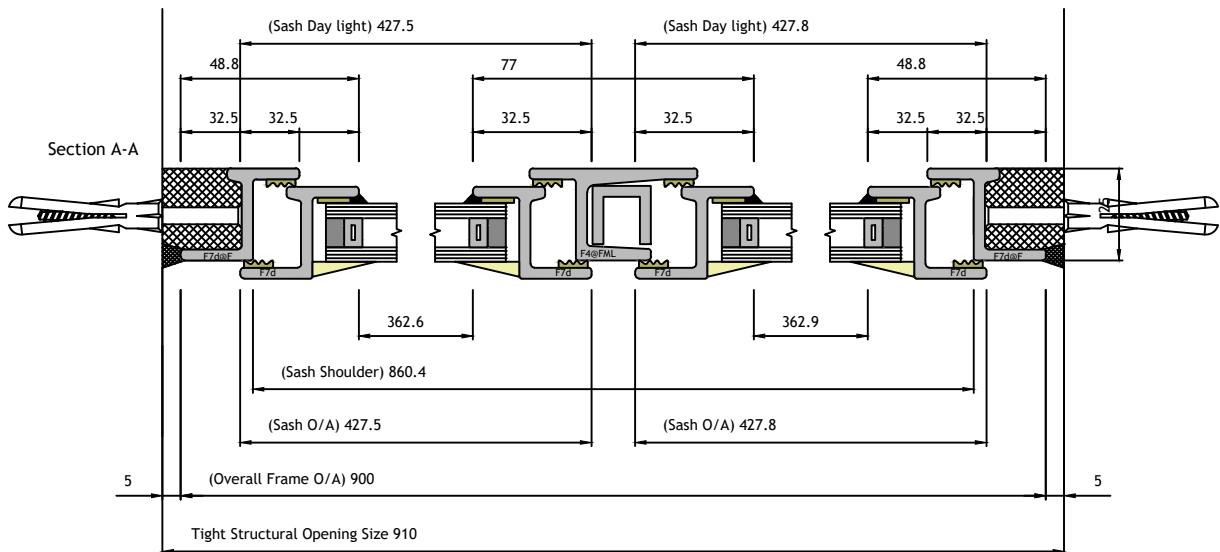

BROOKING LONG LEG WINDOW CASEMENT SECTIONS

DOUBLE GLAZED UNIT SIZE = 16mm

WINDOW DEPTH = 30mm

	Copyright Reserved 2024, Clement Windows Group Ltd This product is protected by the provisions of the Copyright, Design & Patents Act 1988		DRAWING TITLE: BROOKING LL Folder Casement	DRAWING No. B12
	EMAIL: info@clementwg.co.uk WEBSITE: www.clementwindows.co.uk		CLIENT: -	REVISION: A
	DETAILS SUBJECT TO CHANGE WITHOUT NOTICE		DATE: 03/05/24 SCALE @ A4: 1:2 & 1:10	