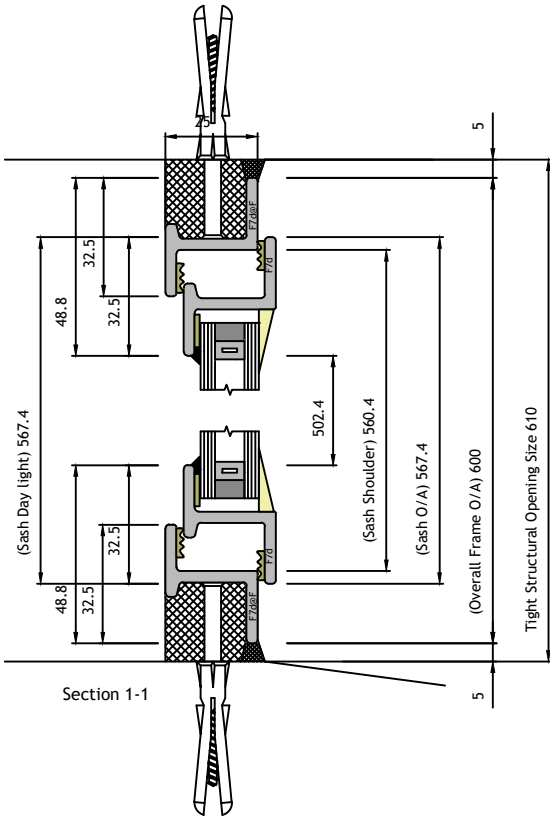

BROOKING LONG LEG WINDOW CASEMENT SECTIONS

DOUBLE GLAZED UNIT SIZE = 16mm

WINDOW DEPTH = 30mm

	Copyright Reserved 2024, Clement Windows Group Ltd This product is protected by the provisions of the Copyright, Design & Patents Act 1988		DRAWING TITLE: BROOKING LL Folder Casement	DRAWING No. B12
	EMAIL: info@clementwg.co.uk WEBSITE: www.clementwindows.co.uk		CLIENT: -	REVISION: A
	DETAILS SUBJECT TO CHANGE WITHOUT NOTICE		DATE: 03/05/24 SCALE @ A4: 1:2 & 1:10	