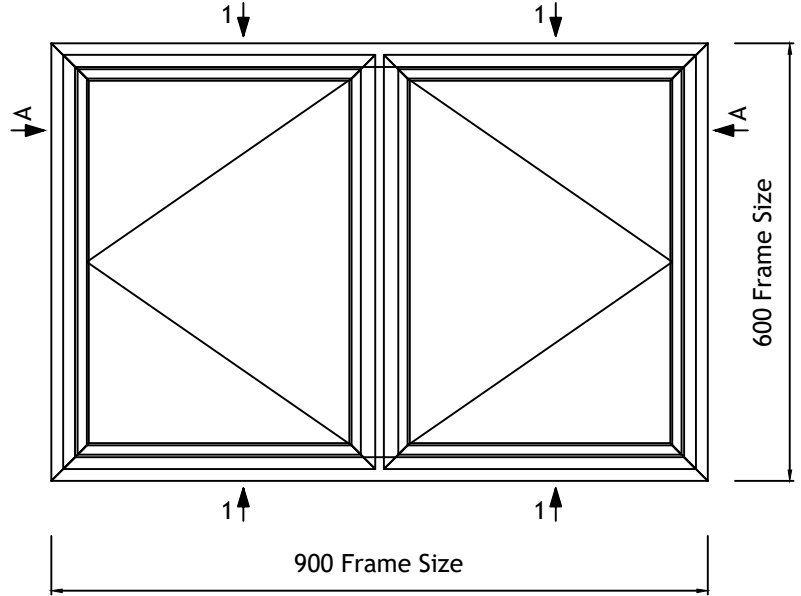

BROOKING LONG LEG WINDOW CASEMENT SECTIONS

DOUBLE GLAZED UNIT SIZE = 16mm

WINDOW DEPTH = 30mm

	Copyright Reserved 2024, Clement Windows Group Ltd This product is protected by the provisions of the Copyright, Design & Patents Act 1988		DRAWING TITLE: BROOKING LL Folder Casement	DRAWING No. B12
	EMAIL: info@clementwg.co.uk WEBSITE: www.clementwindows.co.uk		CLIENT: -	REVISION: A
	DETAILS SUBJECT TO CHANGE WITHOUT NOTICE		DATE: 03/05/24 SCALE @ A4: 1:2 & 1:10	