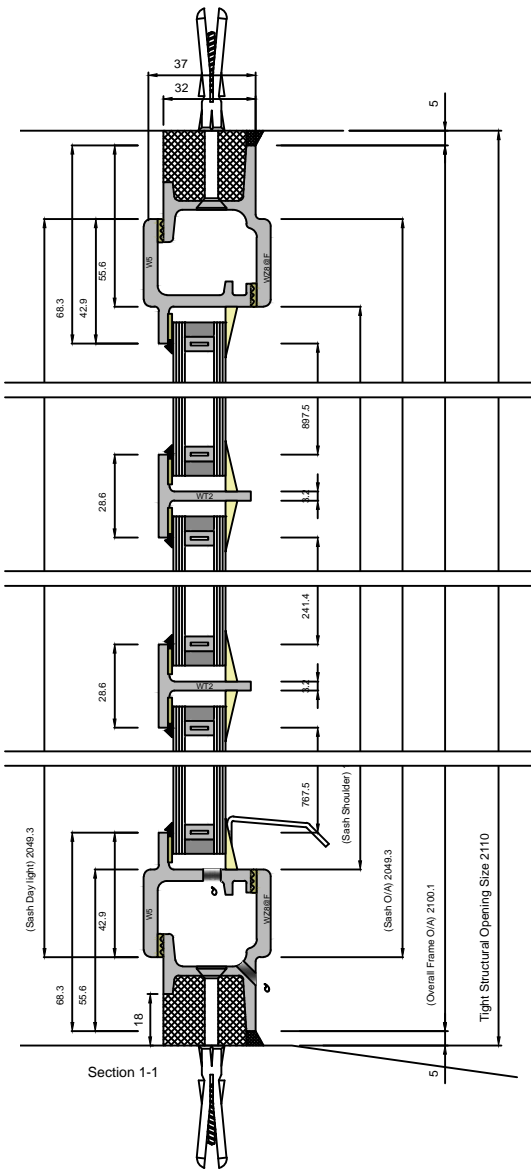

BROOKING OPEN IN DOOR

CLEMENT
creating light... beautifully

Copyright Reserved 2024,
Clement Windows Group Ltd
This product is protected by the provisions of the Copyright, Design & Patents Act 1988

EMAIL: info@clementwg.co.uk
WEBSITE: www.clementwindows.co.uk

DETAILS SUBJECT TO CHANGE WITHOUT NOTICE

DATE: 29/04/24

SCALE @ A4: 1:2.5 & 1:20

DRAWING TITLE

BROOKING OPEN IN DOOR

CLIENT

DRAWING No.

B08

REVISION

A