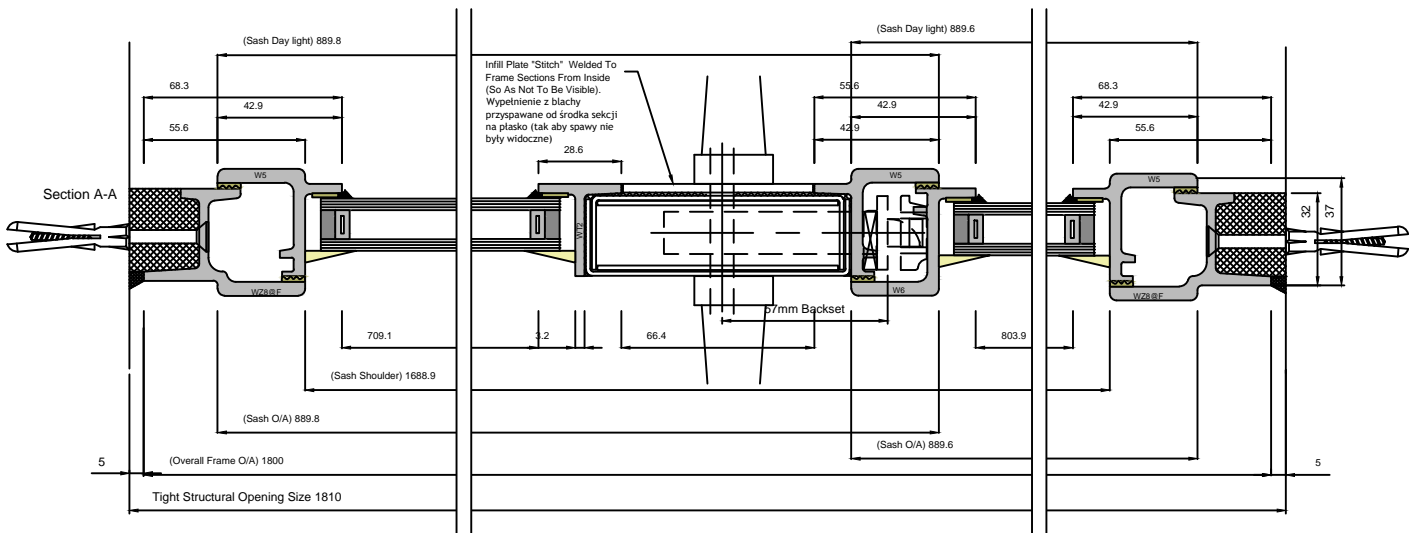

BROOKING OPEN IN DOOR

CLEMENT
creating light... beautifully

Copyright Reserved 2024,
Clement Windows Group Ltd
This product is protected by the provisions of the Copyright, Design & Patents Act 1988

EMAIL: info@clementwg.co.uk
WEBSITE: www.clementwindows.co.uk

DETAILS SUBJECT TO CHANGE WITHOUT NOTICE

DATE: 29/04/24

SCALE @ A4: 1:2.5 & 1:20

DRAWING TITLE

BROOKING OPEN IN DOOR

CLIENT

DRAWING No.

B08

REVISION

A