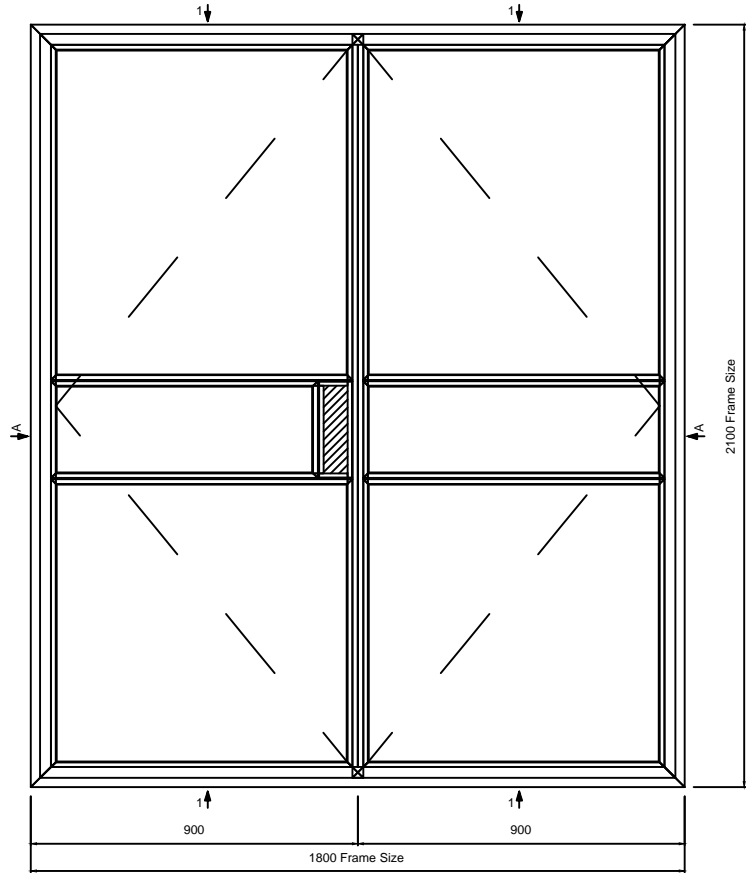

BROOKING OPEN IN DOOR

CLEMENT
creating light... beautifully

Copyright Reserved 2024,
Clement Windows Group Ltd
This product is protected by the provisions of the Copyright, Design & Patents Act 1988

EMAIL: info@clementwg.co.uk
WEBSITE: www.clementwindows.co.uk

DETAILS SUBJECT TO CHANGE WITHOUT NOTICE

DATE: 29/04/24

SCALE @ A4: 1:2.5 & 1:20

DRAWING TITLE

BROOKING OPEN IN DOOR

CLIENT

DRAWING No.

B08

REVISION

A