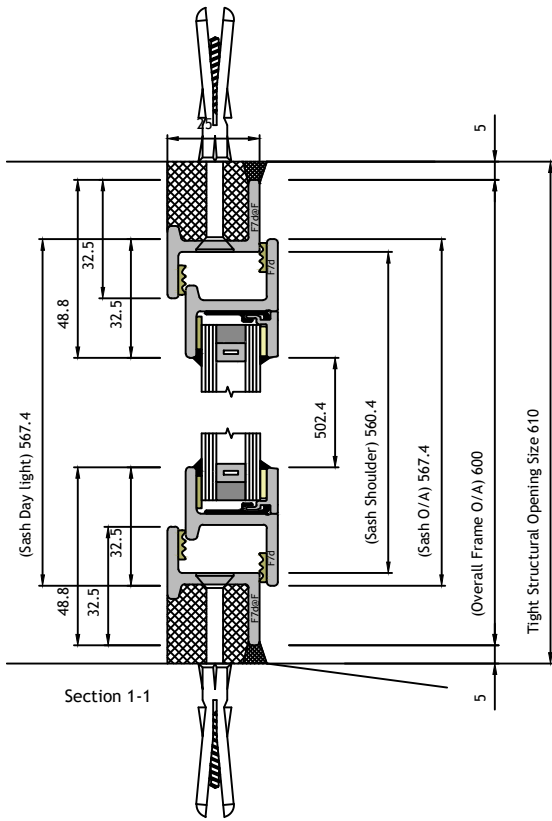

# EB16 LONG LEG WINDOW FOLDER CASEMENT SECTIONS

DOUBLE GLAZED UNIT SIZE = 16mm

WINDOW DEPTH = 30mm

	Copyright Reserved 2024, Clement Windows Group Ltd This product is protected by the provisions of the Copyright, Design & Patents Act 1988	DRAWING TITLE: <b>EB16 LL Folder Casement</b>	DRAWING No. <b>E112</b>
	EMAIL: info@clementwg.co.uk WEBSITE: www.clementwindows.co.uk DETAILS SUBJECT TO CHANGE WITHOUT NOTICE	DATE: 03/05/24 SCALE @ A4: 1:2 & 1:10	CLIENT: -