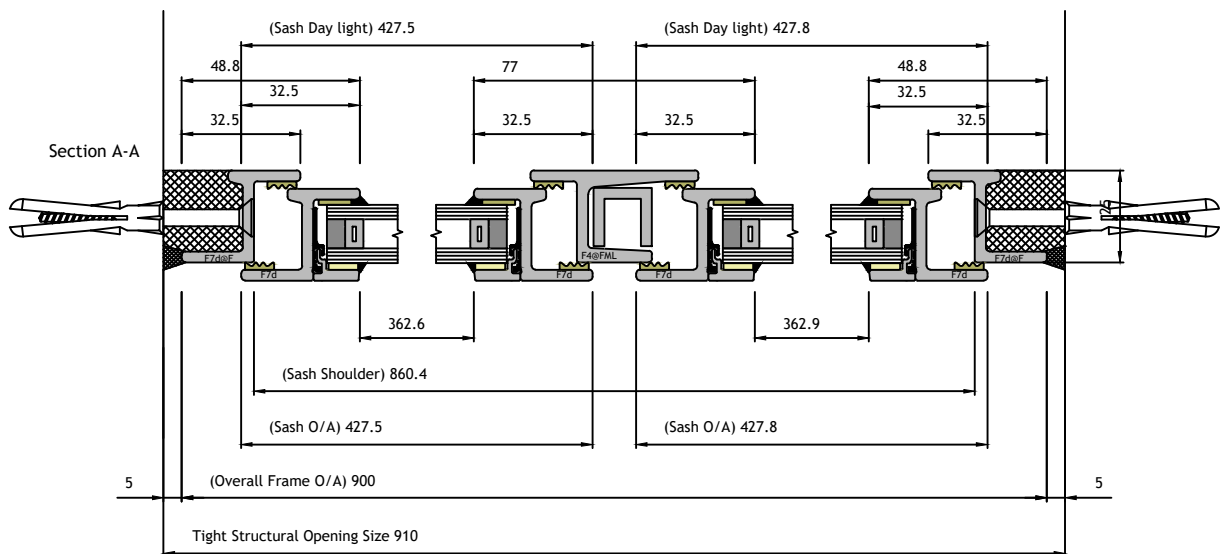

# EB16 LONG LEG WINDOW FOLDER CASEMENT SECTIONS

DOUBLE GLAZED UNIT SIZE = 16mm

WINDOW DEPTH = 30mm

	Copyright Reserved 2024, Clement Windows Group Ltd This product is protected by the provisions of the Copyright, Design & Patents Act 1988	DRAWING TITLE: <b>EB16 LL Folder Casement</b>	DRAWING No. <b>E112</b>
	EMAIL: info@clementwg.co.uk WEBSITE: www.clementwindows.co.uk DETAILS SUBJECT TO CHANGE WITHOUT NOTICE	DATE: 03/05/24 SCALE @ A4: 1:2 & 1:10	CLIENT: -