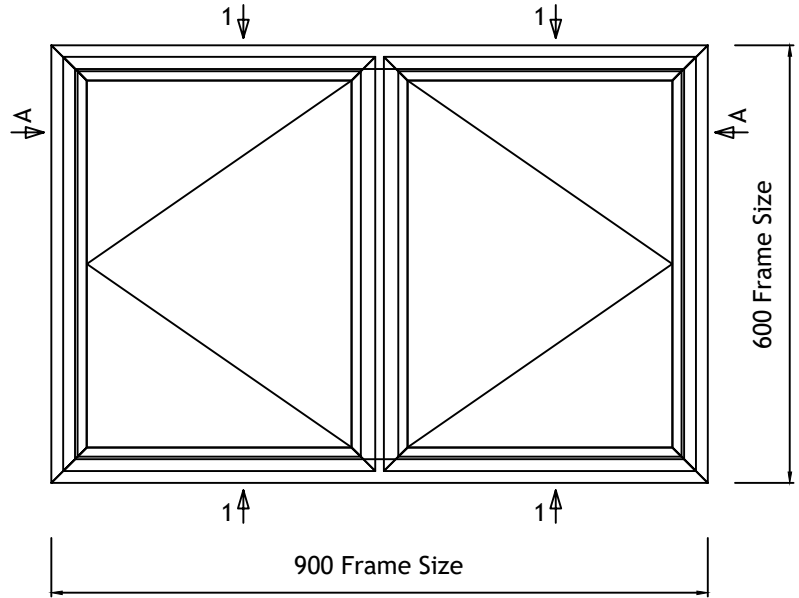

# EB16 LONG LEG WINDOW FOLDER CASEMENT SECTIONS

DOUBLE GLAZED UNIT SIZE = 16mm

WINDOW DEPTH = 30mm

	Copyright Reserved 2024, Clement Windows Group Ltd This product is protected by the provisions of the Copyright, Design & Patents Act 1988	DRAWING TITLE: <b>EB16 LL Folder Casement</b>	DRAWING No. <b>E112</b>
	EMAIL: info@clementwg.co.uk WEBSITE: www.clementwindows.co.uk DETAILS SUBJECT TO CHANGE WITHOUT NOTICE	DATE: 03/05/24 SCALE @ A4: 1:2 & 1:10	CLIENT: -