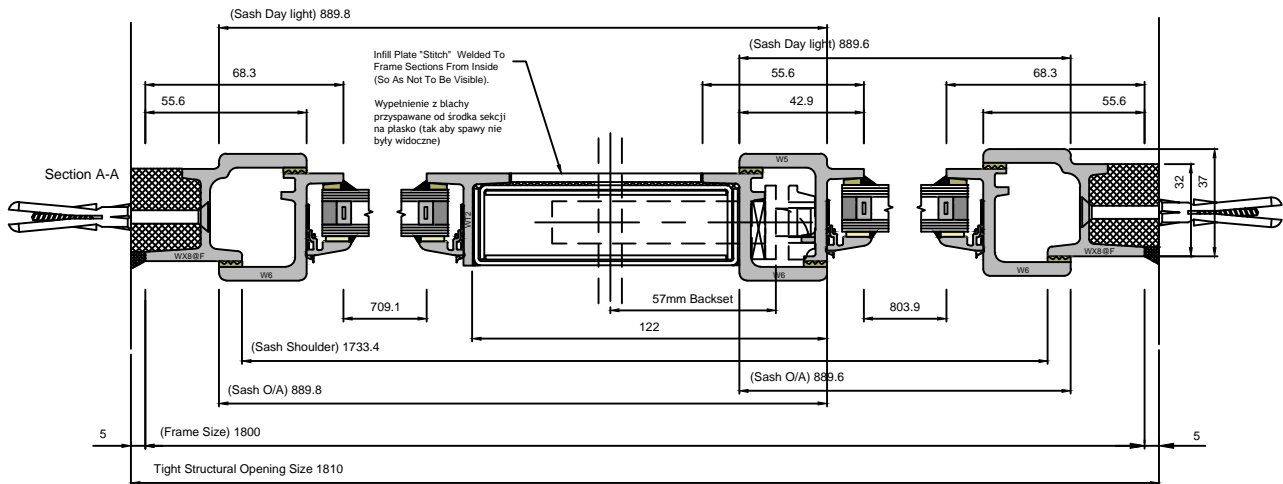

EB16 OPEN OUT DOOR

CLEMENT
creating light...beautifully

Copyright Reserved 2024,
Clement Windows Group Ltd
This product is protected by the provisions of the Copyright, Design & Patents Act 1988

EMAIL: info@clementwg.co.uk
WEBSITE: www.clementwindows.co.uk

DETAILS SUBJECT TO CHANGE WITHOUT NOTICE

DATE: 03/05/24

SCALE @ A4: 1:1 & 1:30

DRAWING TITLE:
EB16 OPEN OUT DOOR

CLIENT:

DRAWING No.

E107

REVISION:

A