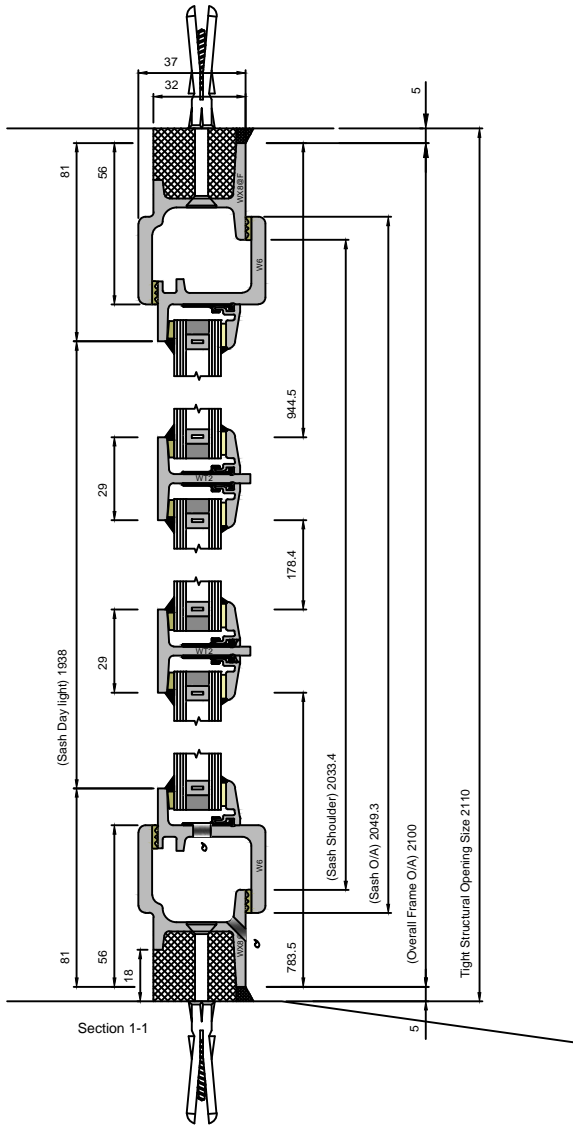

EB16 OPEN OUT DOOR

CLEMENT
creating light...beautifully

Copyright Reserved 2024,
Clement Windows Group Ltd
This product is protected by the provisions of the Copyright, Design & Patents Act 1988

EMAIL: info@clementwg.co.uk
WEBSITE: www.clementwindows.co.uk

DETAILS SUBJECT TO CHANGE WITHOUT NOTICE

DATE: 03/05/24

SCALE @ A4: 1:1 & 1:30

DRAWING TITLE:
EB16 OPEN OUT DOOR

CLIENT:

DRAWING No.

E107

REVISION:

A