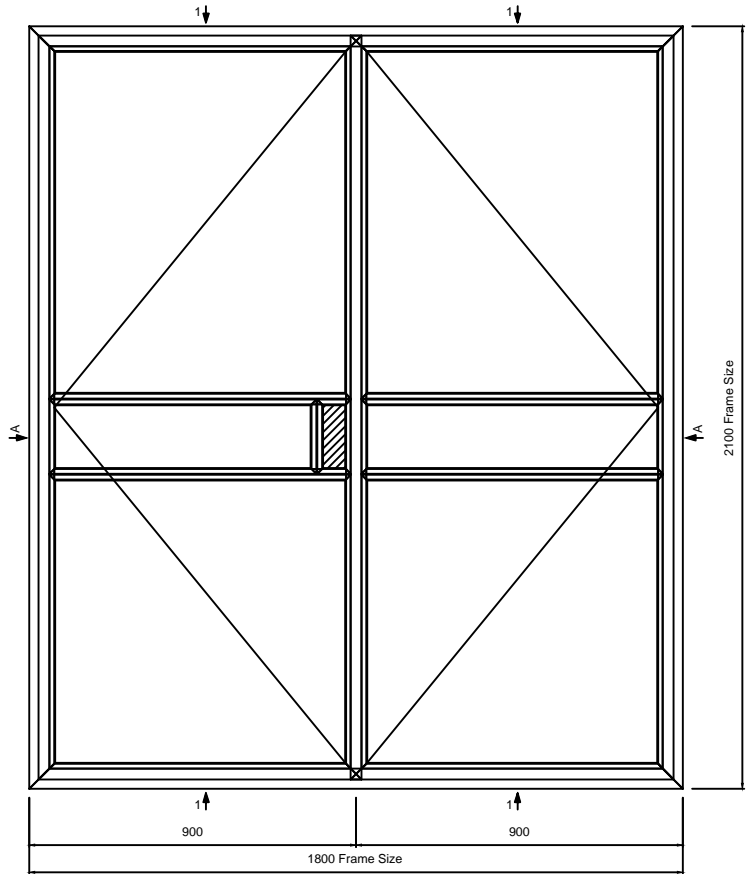

EB16 OPEN OUT DOOR

CLEMENT
creating light...beautifully

Copyright Reserved 2024,
Clement Windows Group Ltd
This product is protected by the provisions of the Copyright, Design & Patents Act 1988

EMAIL: info@clementwg.co.uk
WEBSITE: www.clementwindows.co.uk

DETAILS SUBJECT TO CHANGE WITHOUT NOTICE

DATE: 03/05/24

SCALE @ A4: 1:1 & 1:30

DRAWING TITLE:
EB16 OPEN OUT DOOR

CLIENT:

DRAWING No.

E107

REVISION:

A