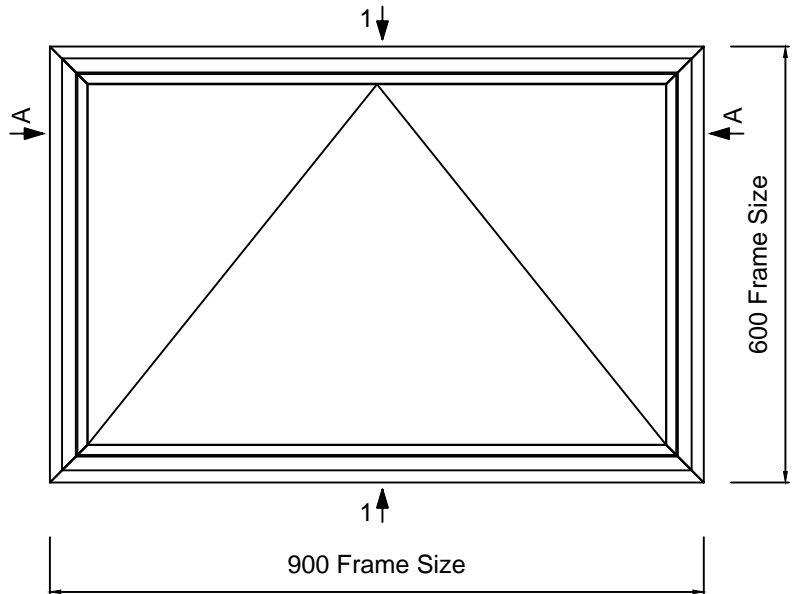

# EB20 LONG LEG BOTTOM HUNG WINDOW CASEMENT SECTIONS

DOUBLE GLAZED UNIT SIZE = 20mm

**CLEMENT**  
*creating light... beautifully*

Copyright Reserved 2024,  
Clement Windows Group Ltd  
This product is protected by the provisions of the Copyright, Design & Patents Act 1988