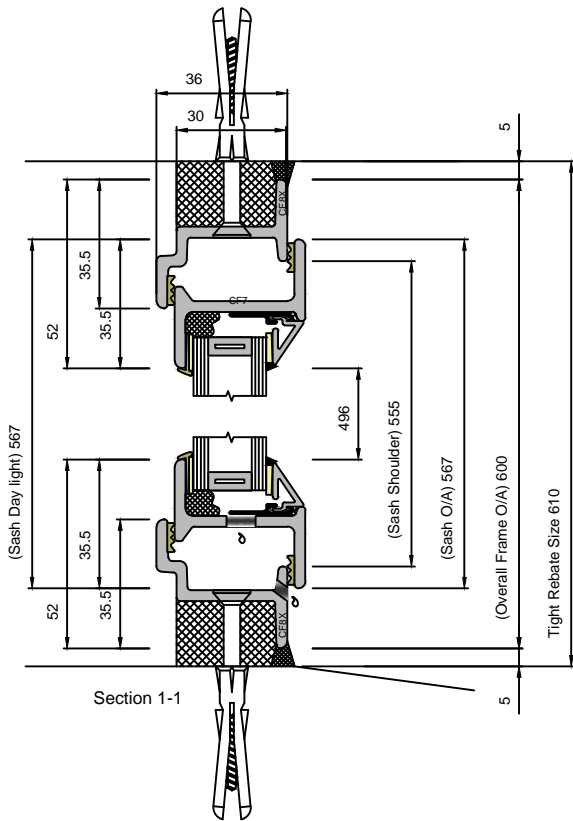

# EB20 LONG LEG BOTTOM HUNG WINDOW CASEMENT SECTIONS

DOUBLE GLAZED UNIT SIZE = 20mm

**CLEMENT**  
*creating light... beautifully*

Copyright Reserved 2024,  
Clement Windows Group Ltd  
This product is protected by the provisions of the Copyright, Design & Patents Act 1988

DRAWING TITLE

EB20 LL BOTTOM HUNG

CLIENT

DRAWING No.

EB2017

REVISION

A