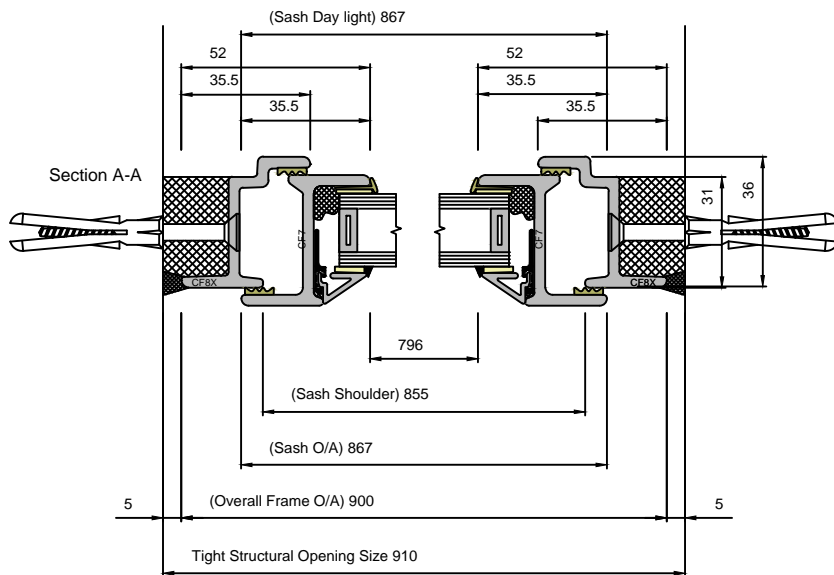

# EB20 LONG LEG BOTTOM HUNG WINDOW CASEMENT SECTIONS

DOUBLE GLAZED UNIT SIZE = 20mm

**CLEMENT**  
*creating light... beautifully*

Copyright Reserved 2024,  
Clement Windows Group Ltd  
This product is protected by the provisions of the Copyright, Design & Patents Act 1988

DRAWING TITLE

EB20 LL BOTTOM HUNG

CLIENT

DRAWING No.

EB2017

REVISION

A