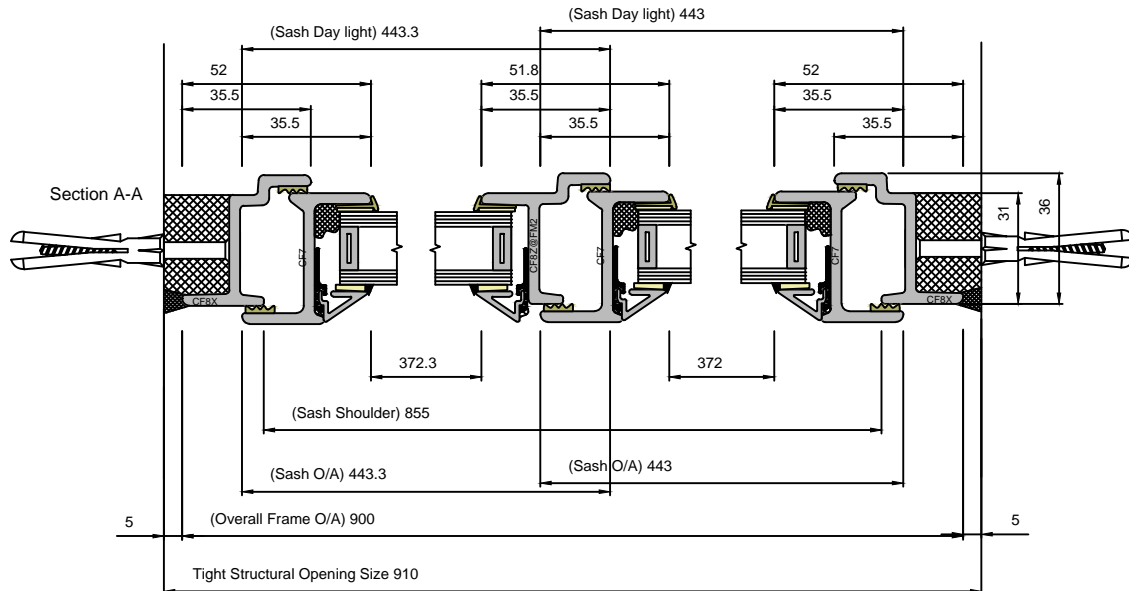

EB20 LONG LEG FOLDER CASEMENT SECTIONS

DOUBLE GLAZED UNIT SIZE = 20mm

CLEMENT
creating light...beautifully

Copyright Reserved 2024,
Clement Windows Group Ltd
This product is protected by the provisions of the Copyright, Design & Patents Act 1988

EMAIL: info@clementwg.co.uk
WEBSITE: www.clementwindows.co.uk

DETAILS SUBJECT TO CHANGE WITHOUT NOTICE

DATE: 06/09/2023

SCALE @ A4: 1:2 & 1:10

DRAWING TITLE

EB20 LL FOLDER CASEMENT

CLIENT

DRAWING No.