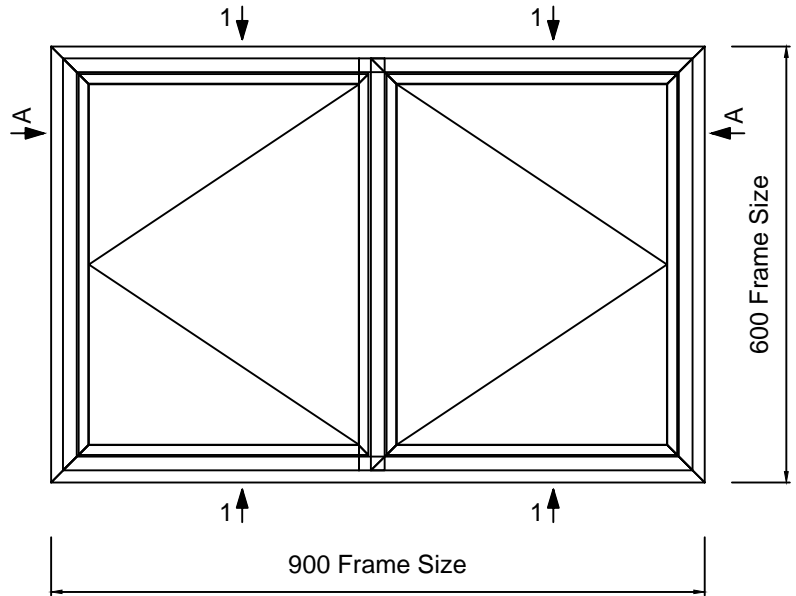

EB20 LONG LEG FOLDER CASEMENT SECTIONS

DOUBLE GLAZED UNIT SIZE = 20mm

CLEMENT
creating light...beautifully

Copyright Reserved 2024,
Clement Windows Group Ltd
This product is protected by the provisions of the Copyright, Design & Patents Act 1988

EMAIL: info@clementwg.co.uk
WEBSITE: www.clementwindows.co.uk

DETAILS SUBJECT TO CHANGE WITHOUT NOTICE

DATE: 06/09/2023

SCALE @ A4: 1:2 & 1:10

DRAWING TITLE

EB20 LL FOLDER CASEMENT

CLIENT

DRAWING No.