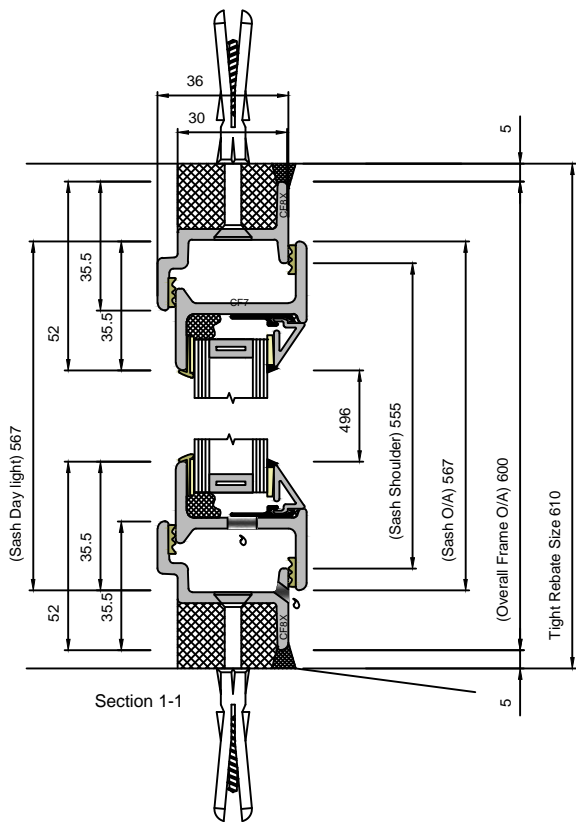

EB20 LONG LEG FOLDER CASEMENT SECTIONS

DOUBLE GLAZED UNIT SIZE = 20mm

CLEMENT
creating light...beautifully

Copyright Reserved 2024,
Clement Windows Group Ltd
This product is protected by the provisions of the Copyright, Design & Patents Act 1988

EMAIL: info@clementwg.co.uk
WEBSITE: www.clementwindows.co.uk

DETAILS SUBJECT TO CHANGE WITHOUT NOTICE

DATE: 06/09/2023

SCALE @ A4: 1:2 & 1:10

DRAWING TITLE

EB20 LL FOLDER CASEMENT

CLIENT

DRAWING No.