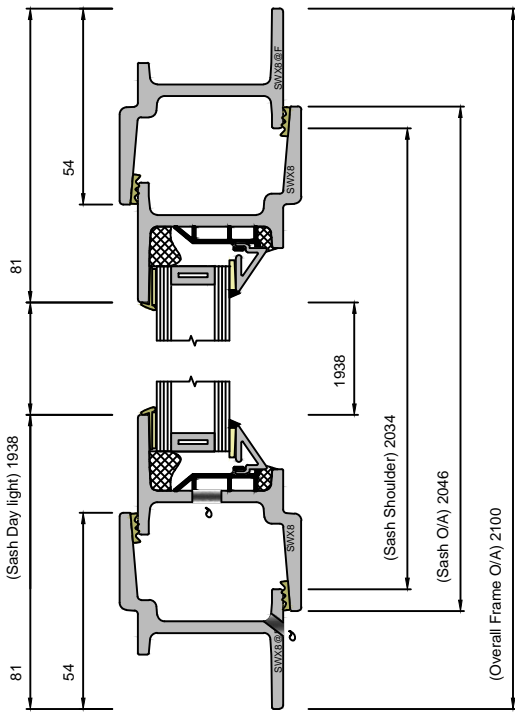

EB20 RATED MULTIPOINT LOCKING OPEN OUT DOOR (LONG LEG)

Section 1-1

Section A-A

	Copyright Reserved 2024, Clement Windows Group Ltd This product is protected by the provisions of the Copyright, Design & Patents Act 1988	DRAWING TITLE: EB20 M.P. LOCKING DOOR	DRAWING No. EB208	
	EMAIL: info@clementwg.co.uk WEBSITE: www.clementwindows.co.uk	DATE: 13/09/2023	CLIENT:	REVISION:
	DETAILS SUBJECT TO CHANGE WITHOUT NOTICE	SCALE @ A4: 1:2 & 1:20		A