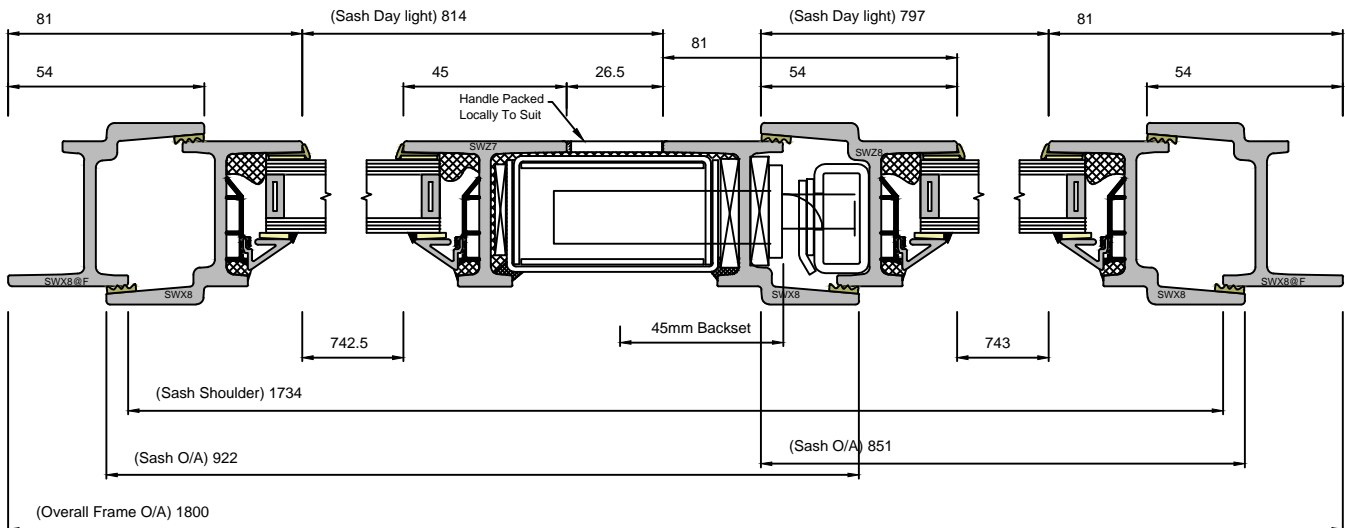

EB20 RATED MULTIPOINT LOCKING OPEN OUT DOOR (LONG LEG)

Section 1-1

Section A-A

	Copyright Reserved 2024, Clement Windows Group Ltd This product is protected by the provisions of the Copyright, Design & Patents Act 1988	DRAWING TITLE: EB20 M.P. LOCKING DOOR	DRAWING No. EB208	
	EMAIL: info@clementwg.co.uk WEBSITE: www.clementwindows.co.uk	DATE: 13/09/2023	CLIENT:	REVISION:
	DETAILS SUBJECT TO CHANGE WITHOUT NOTICE	SCALE @ A4: 1:2 & 1:20		A