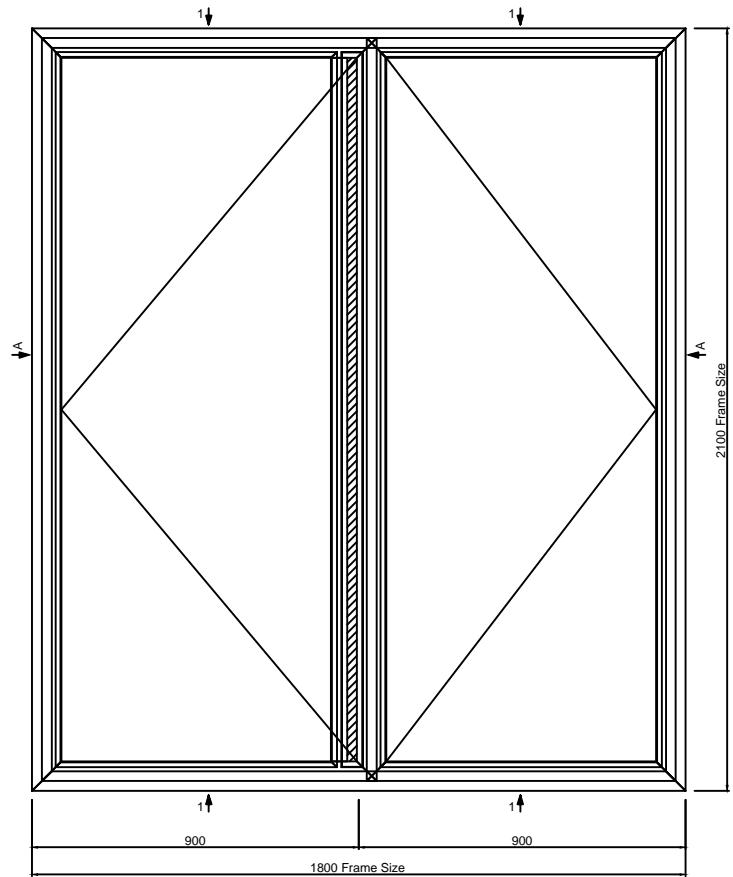

EB20 RATED MULTIPOINT LOCKING OPEN OUT DOOR (LONG LEG)

Section 1-1

Section A-A

	Copyright Reserved 2024, Clement Windows Group Ltd This product is protected by the provisions of the Copyright, Design & Patents Act 1988	DRAWING TITLE: EB20 M.P. LOCKING DOOR	DRAWING No. EB208	
	EMAIL: info@clementwg.co.uk WEBSITE: www.clementwindows.co.uk	DATE: 13/09/2023	CLIENT:	REVISION:
	DETAILS SUBJECT TO CHANGE WITHOUT NOTICE	SCALE @ A4: 1:2 & 1:20		A