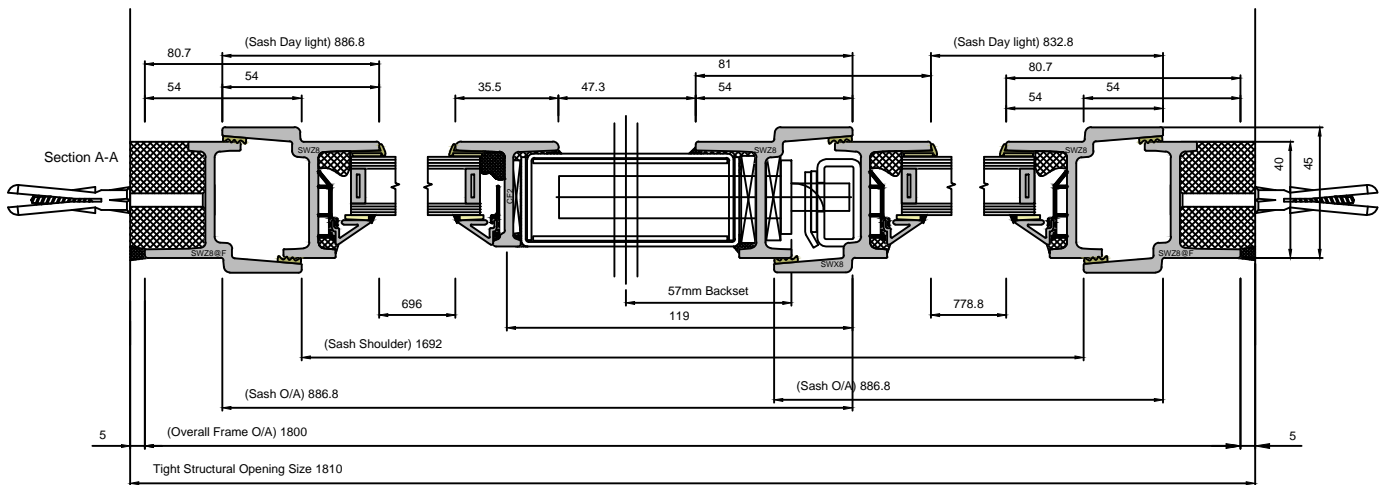

EB20 SINGLEPOINT LOCKING OPEN IN DOOR (LONG LEG)

CLEMENT
creating light...beautifully

Copyright Reserved 2024,
Clement Windows Group Ltd
This product is protected by the provisions of the Copyright, Design & Patents Act 1988

EMAIL: info@clementwg.co.uk
WEBSITE: www.clementwindows.co.uk

DETAILS SUBJECT TO CHANGE WITHOUT NOTICE

DATE: 13/09/2023

SCALE @ A4: 1:2.5 & 1:20

DRAWING TITLE

EB20 S.P. LOCKING DOOR

CLIENT

DRAWING No.