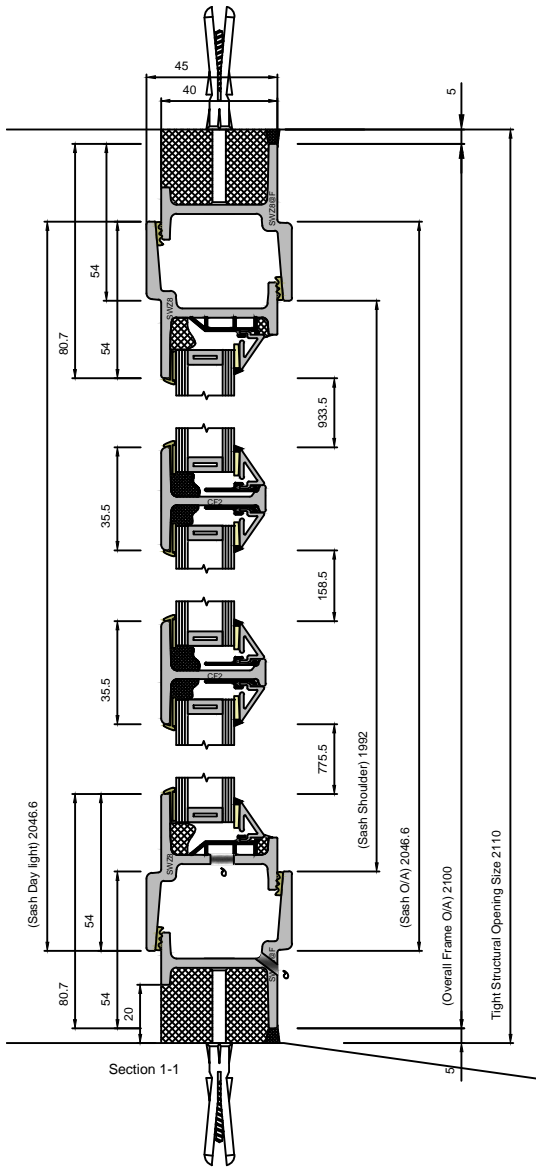

EB20 SINGLEPOINT LOCKING OPEN IN DOOR (LONG LEG)

CLEMENT
creating light...beautifully

Copyright Reserved 2024,
Clement Windows Group Ltd
This product is protected by the provisions of the Copyright, Design & Patents Act 1988

EMAIL: info@clementwg.co.uk
WEBSITE: www.clementwindows.co.uk

DETAILS SUBJECT TO CHANGE WITHOUT NOTICE

DATE: 13/09/2023

SCALE @ A4: 1:2.5 & 1:20

DRAWING TITLE

EB20 S.P. LOCKING DOOR

CLIENT

DRAWING No.