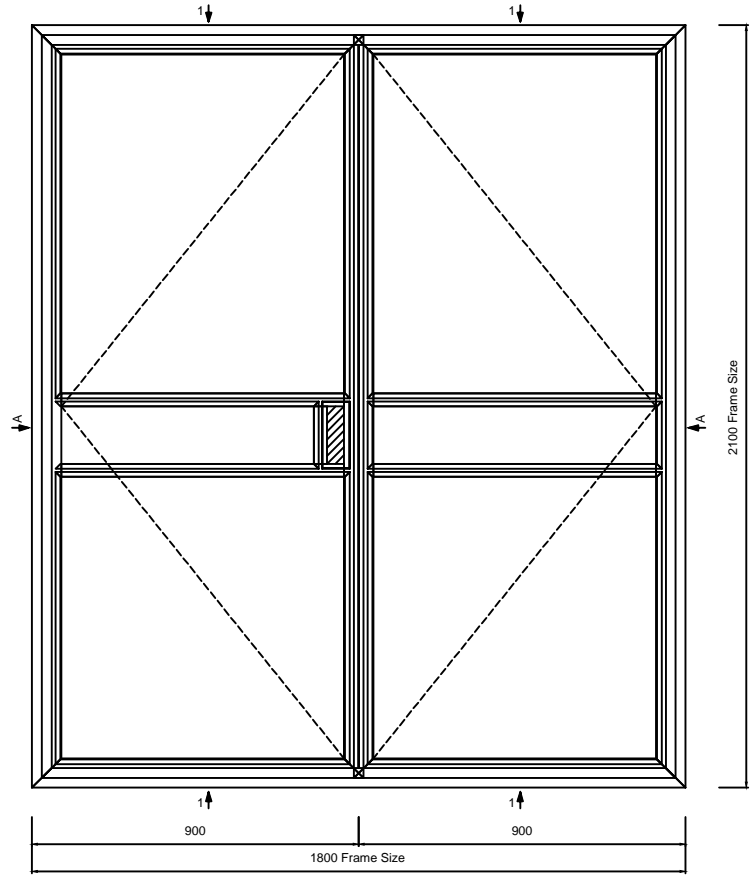

EB20 SINGLEPOINT LOCKING OPEN IN DOOR (LONG LEG)

CLEMENT
creating light...beautifully

Copyright Reserved 2024,
Clement Windows Group Ltd
This product is protected by the provisions of the Copyright, Design & Patents Act 1988

EMAIL: info@clementwg.co.uk
WEBSITE: www.clementwindows.co.uk

DETAILS SUBJECT TO CHANGE WITHOUT NOTICE

DATE: 13/09/2023

SCALE @ A4: 1:2.5 & 1:20

DRAWING TITLE

EB20 S.P. LOCKING DOOR

CLIENT

DRAWING No.