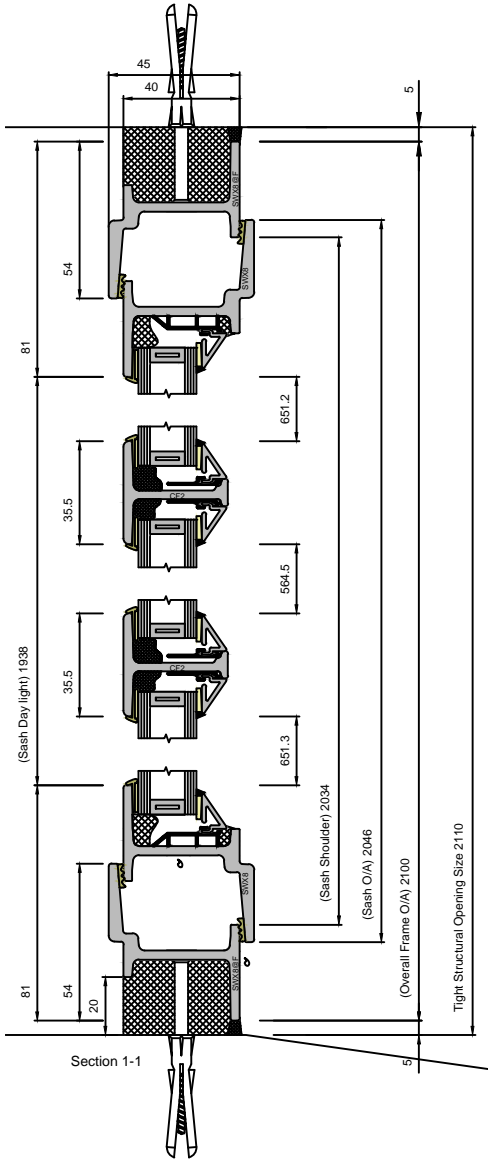

EB20 SINGLEPOINT LOCKING OPEN OUT DOUBLE DOOR (LONG LEG)

Copyright Reserved 2024,
Clement Windows Group Ltd
This product is protected by the provisions of the Copyright, Design & Patents Act 1988

EMAIL: info@clementwg.co.uk
WEBSITE: www.clementwindows.co.uk

DATE: 07/09/2023
SCALE @ A4: 1:2.5 & 1:20

DETAILS SUBJECT TO CHANGE WITHOUT NOTICE

DRAWING TITLE:
EB20 S.P. LOCKING DOOR

CLIENT:

DRAWING No.
EB2010

REVISION:
A