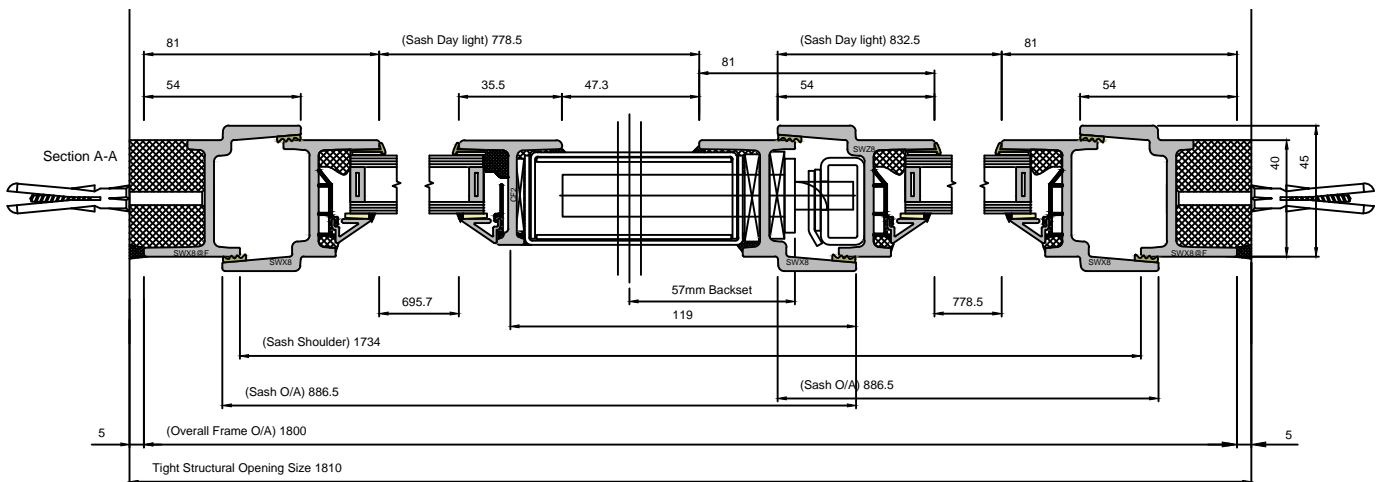

EB20 SINGLEPOINT LOCKING OPEN OUT DOUBLE DOOR (LONG LEG)

Copyright Reserved 2024,
Clement Windows Group Ltd
This product is protected by the provisions of the Copyright, Design & Patents Act 1988

EMAIL: info@clementwg.co.uk
WEBSITE: www.clementwindows.co.uk

DATE: 07/09/2023
SCALE @ A4: 1:2.5 & 1:20

DETAILS SUBJECT TO CHANGE WITHOUT NOTICE

DRAWING TITLE:
EB20 S.P. LOCKING DOOR

CLIENT:

DRAWING No.
EB2010

REVISION:
A