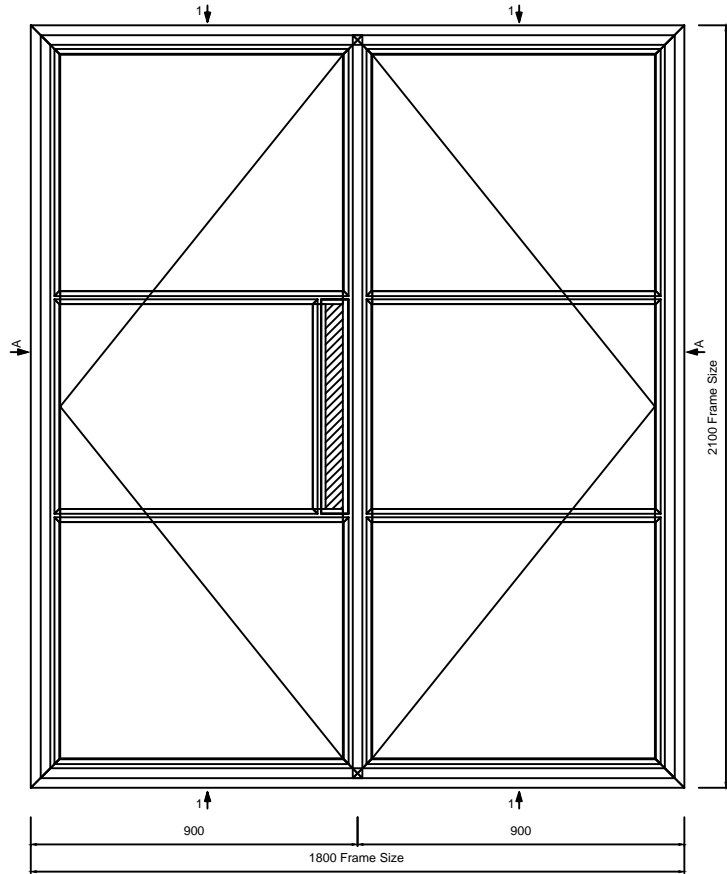

EB20 SINGLEPOINT LOCKING OPEN OUT DOUBLE DOOR (LONG LEG)

Copyright Reserved 2024,
Clement Windows Group Ltd
This product is protected by the provisions of the Copyright, Design & Patents Act 1988

EMAIL: info@clementwg.co.uk
WEBSITE: www.clementwindows.co.uk

DATE: 07/09/2023
SCALE @ A4: 1:2.5 & 1:20

DETAILS SUBJECT TO CHANGE WITHOUT NOTICE

DRAWING TITLE:
EB20 S.P. LOCKING DOOR

CLIENT:

DRAWING No.
EB2010

REVISION:
A