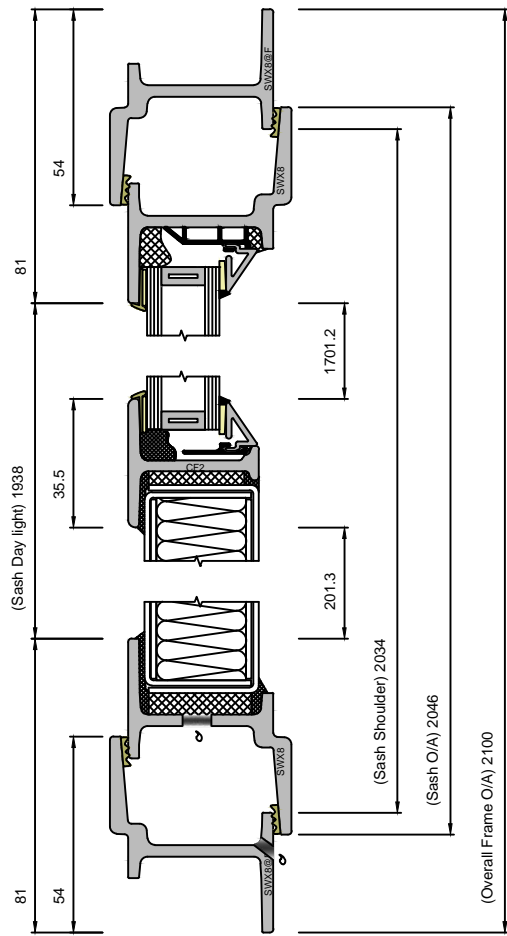

EB24 DOOR WILKA LOCK & KICKING PANEL DETAIL

Section 1-1

Section A-A

CLEMENT
creating light...beautifully

Copyright Reserved 2024,
Clement Windows Group Ltd
This product is protected by the provisions of the Copyright, Design & Patents Act 1988

EMAIL: info@clementwg.co.uk
WEBSITE: www.clementwindows.co.uk

DETAILS SUBJECT TO CHANGE WITHOUT NOTICE

DATE: 13/09/2023

SCALE @ A4: 1:2 & 1:20

DRAWING TITLE:
WILKA LOCK & KICKING PANEL

CLIENT:

DRAWING No.

EB212