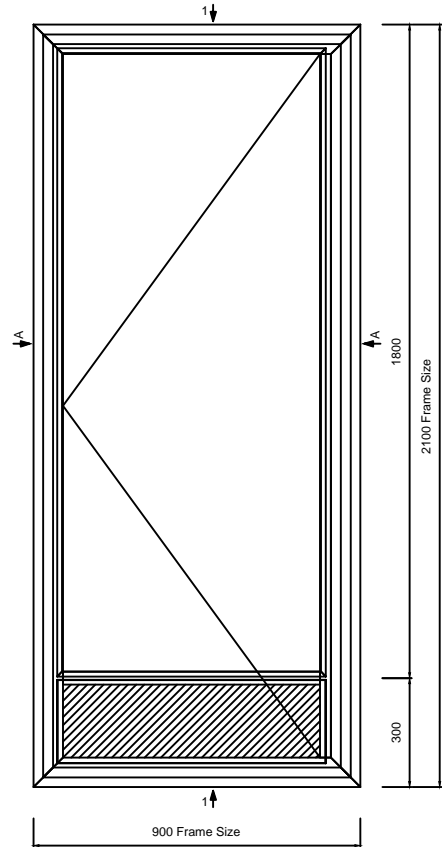

EB24 DOOR WILKA LOCK & KICKING PANEL DETAIL

Section 1-1

Section A-A

CLEMENT
creating light...beautifully

Copyright Reserved 2024,
Clement Windows Group Ltd
This product is protected by the provisions of the Copyright, Design & Patents Act 1988

EMAIL: info@clementwg.co.uk
WEBSITE: www.clementwindows.co.uk

DETAILS SUBJECT TO CHANGE WITHOUT NOTICE

DATE: 13/09/2023

SCALE @ A4: 1:2 & 1:20

DRAWING TITLE:
WILKA LOCK & KICKING PANEL

CLIENT:

DRAWING No.

EB212