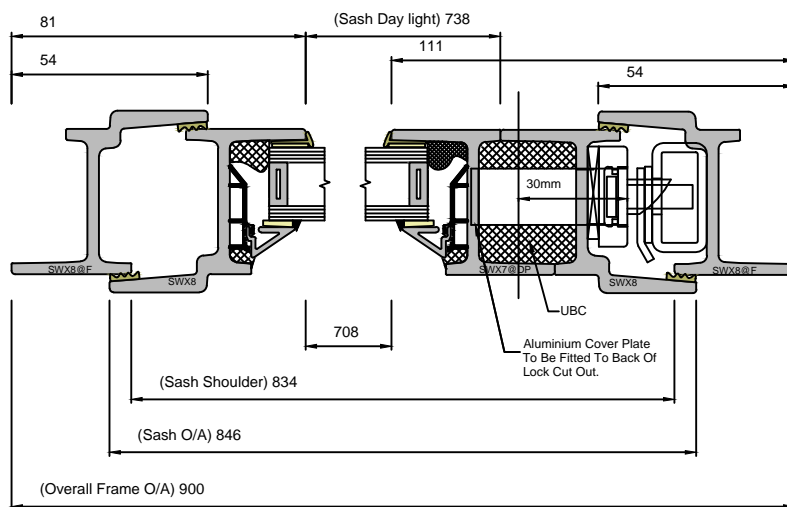

EB24 DOOR WILKA LOCK & KICKING PANEL DETAIL

Section 1-1

Section A-A

CLEMENT
creating light...beautifully

Copyright Reserved 2024,
Clement Windows Group Ltd
This product is protected by the provisions of the Copyright, Design & Patents Act 1988

EMAIL: info@clementwg.co.uk
WEBSITE: www.clementwindows.co.uk

DETAILS SUBJECT TO CHANGE WITHOUT NOTICE

DATE: 13/09/2023

SCALE @ A4: 1:2 & 1:20

DRAWING TITLE:
WILKA LOCK & KICKING PANEL

CLIENT:

DRAWING No.

EB212