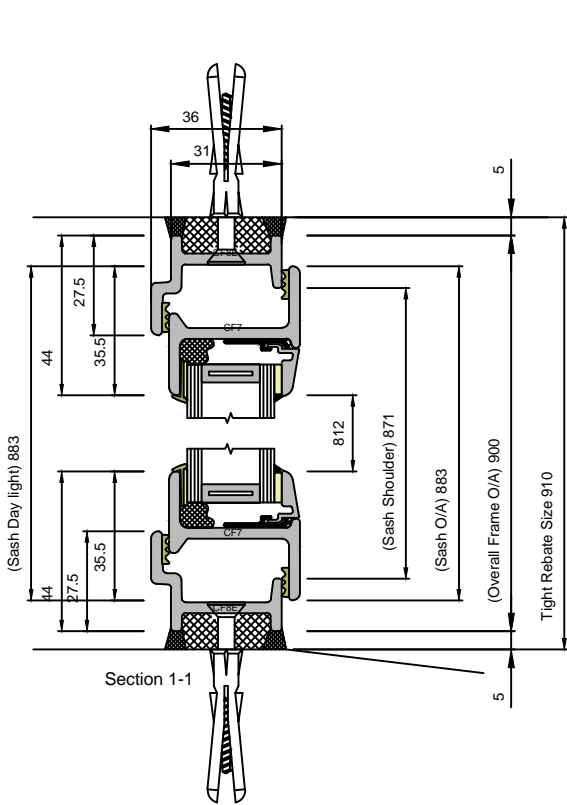

# EB24 EQUAL LEG WINDOW CASEMENT SECTIONS

DOUBLE GLAZED UNIT SIZE = 24mm

	Copyright Reserved 2024, Clement Windows Group Ltd This product is protected by the provisions of the Copyright, Design & Patents Act 1988	DRAWING TITLE: <b>EB24 EL CASEMENT</b>	DRAWING No. <b>EB243</b>
	EMAIL: info@clementwg.co.uk WEBSITE: www.clementwindows.co.uk DETAILS SUBJECT TO CHANGE WITHOUT NOTICE	DATE: 19/09/2023 SCALE @ A4: 1:2 & 1:10	CLIENT: