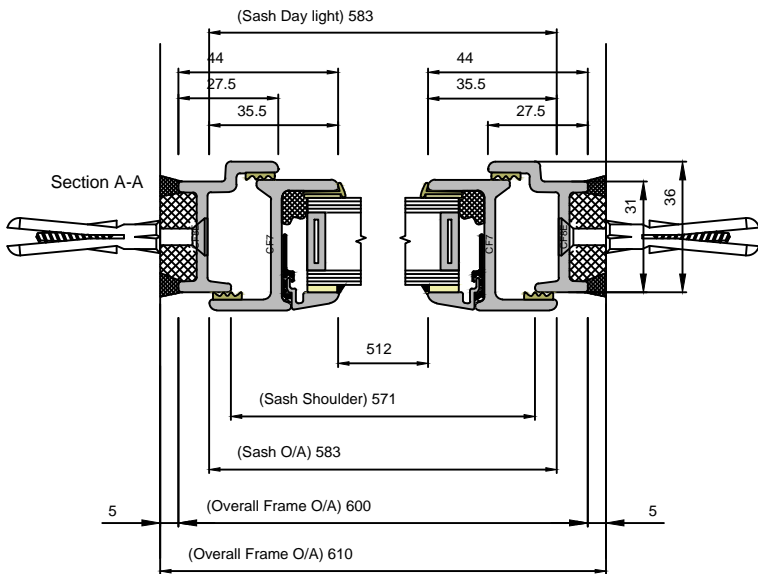

# EB24 EQUAL LEG WINDOW CASEMENT SECTIONS

DOUBLE GLAZED UNIT SIZE = 24mm

	Copyright Reserved 2024, Clement Windows Group Ltd This product is protected by the provisions of the Copyright, Design & Patents Act 1988	DRAWING TITLE: <b>EB24 EL CASEMENT</b>	DRAWING No. <b>EB243</b>
	EMAIL: info@clementwg.co.uk WEBSITE: www.clementwindows.co.uk DETAILS SUBJECT TO CHANGE WITHOUT NOTICE	DATE: 19/09/2023 SCALE @ A4: 1:2 & 1:10	CLIENT: