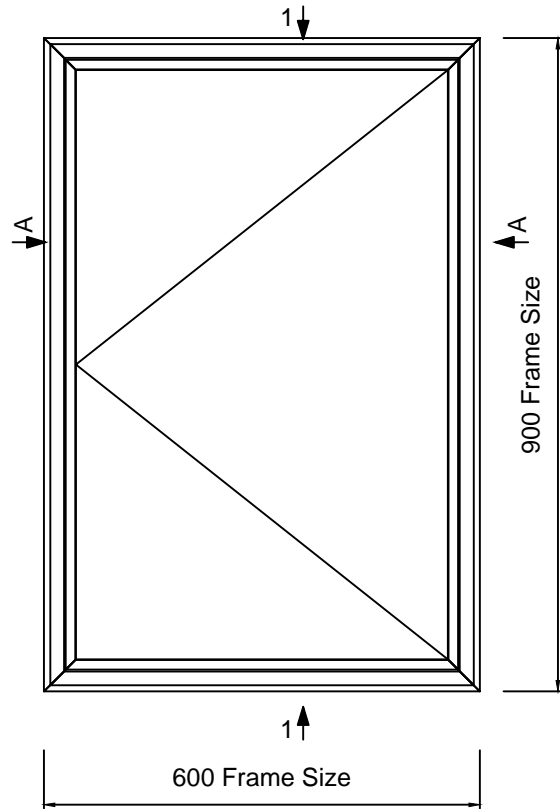

# EB24 EQUAL LEG WINDOW CASEMENT SECTIONS

DOUBLE GLAZED UNIT SIZE = 24mm

	Copyright Reserved 2024, Clement Windows Group Ltd This product is protected by the provisions of the Copyright, Design & Patents Act 1988	DRAWING TITLE: <b>EB24 EL CASEMENT</b>	DRAWING No. <b>EB243</b>
	EMAIL: info@clementwg.co.uk WEBSITE: www.clementwindows.co.uk DETAILS SUBJECT TO CHANGE WITHOUT NOTICE	DATE: 19/09/2023 SCALE @ A4: 1:2 & 1:10	CLIENT: