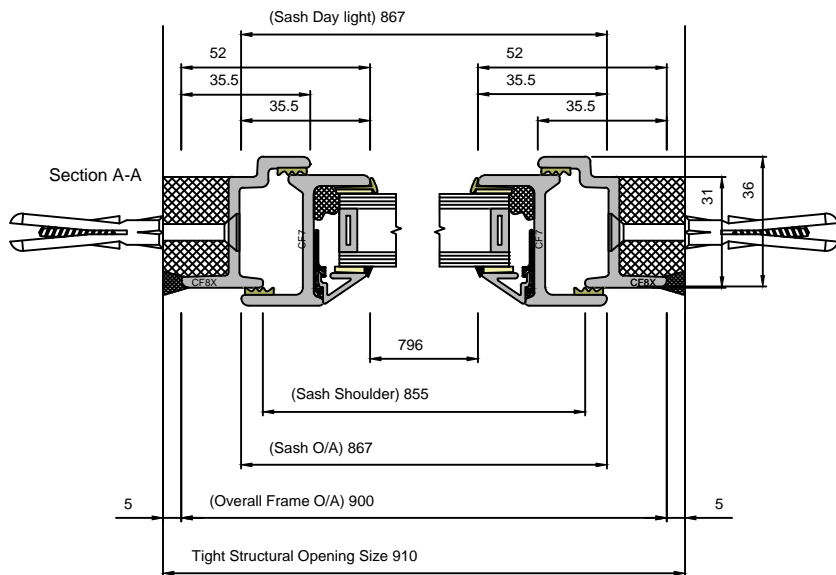

# EB24 LONG LEG BOTTOM HUNG WINDOW CASEMENT SECTIONS

DOUBLE GLAZED UNIT SIZE = 20mm

**CLEMENT**  
creating light...beautifully

Copyright Reserved 2024,  
Clement Windows Group Ltd  
This product is protected by the provisions of the Copyright, Design & Patents Act 1988

EMAIL: info@clementwg.co.uk  
WEBSITE: www.clementwindows.co.uk

DETAILS SUBJECT TO CHANGE WITHOUT NOTICE

DATE: 05/09/2023

SCALE @ A4: 1:2 & 1:10

DRAWING TITLE

EB24 LL BOTTOM HUNG

CLIENT

DRAWING No.