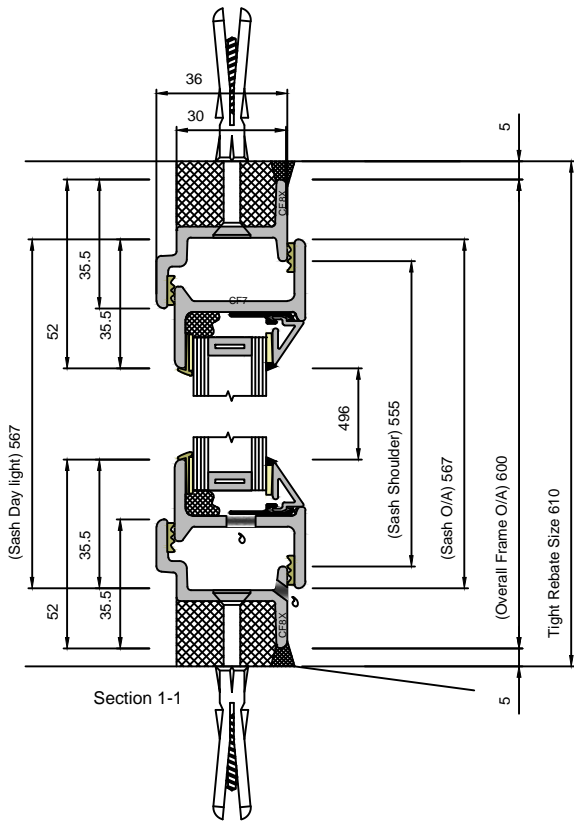

# EB24 LONG LEG BOTTOM HUNG WINDOW CASEMENT SECTIONS

DOUBLE GLAZED UNIT SIZE = 20mm

**CLEMENT**  
creating light...beautifully

Copyright Reserved 2024,  
Clement Windows Group Ltd  
This product is protected by the provisions of the Copyright, Design & Patents Act 1988

EMAIL: info@clementwg.co.uk  
WEBSITE: www.clementwindows.co.uk

DETAILS SUBJECT TO CHANGE WITHOUT NOTICE

DATE: 05/09/2023

SCALE @ A4: 1:2 & 1:10

DRAWING TITLE

EB24 LL BOTTOM HUNG

CLIENT

DRAWING No.