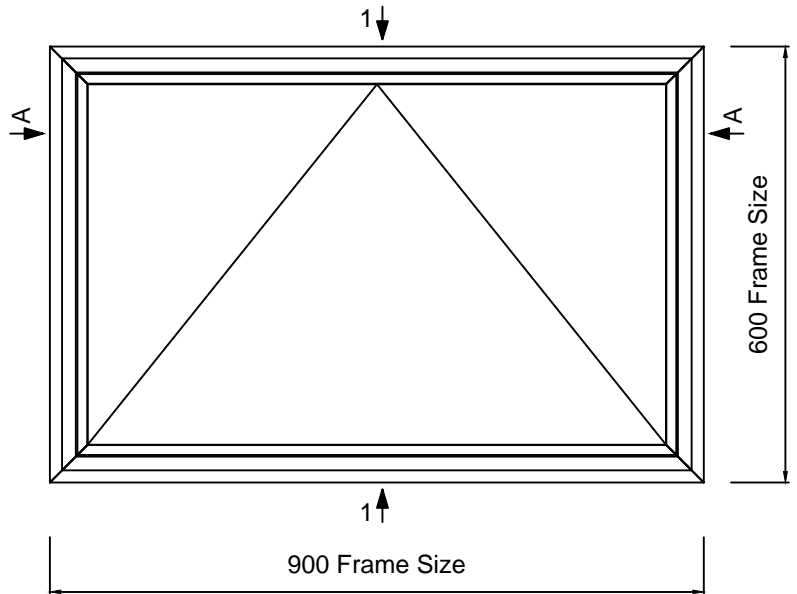

# EB24 LONG LEG BOTTOM HUNG WINDOW CASEMENT SECTIONS

DOUBLE GLAZED UNIT SIZE = 20mm

**CLEMENT**  
creating light...beautifully

Copyright Reserved 2024,  
Clement Windows Group Ltd  
This product is protected by the provisions of the Copyright, Design & Patents Act 1988