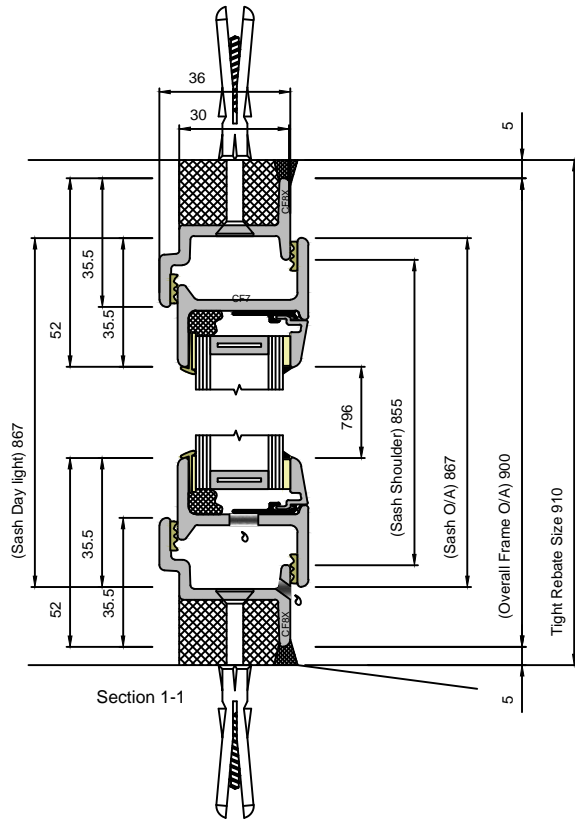

EB24 LONG LEG WINDOW CASEMENT SECTIONS

DOUBLE GLAZED UNIT SIZE = 24mm

	Copyright Reserved 2024, Clement Windows Group Ltd This product is protected by the provisions of the Copyright, Design & Patents Act 1988	DRAWING TITLE: EB24 LL CASEMENT	DRAWING No. EB241
	EMAIL: info@clementwg.co.uk WEBSITE: www.clementwindows.co.uk DETAILS SUBJECT TO CHANGE WITHOUT NOTICE	DATE: 19/09/2023 SCALE @ A4: 1:2 & 1:10	CLIENT: