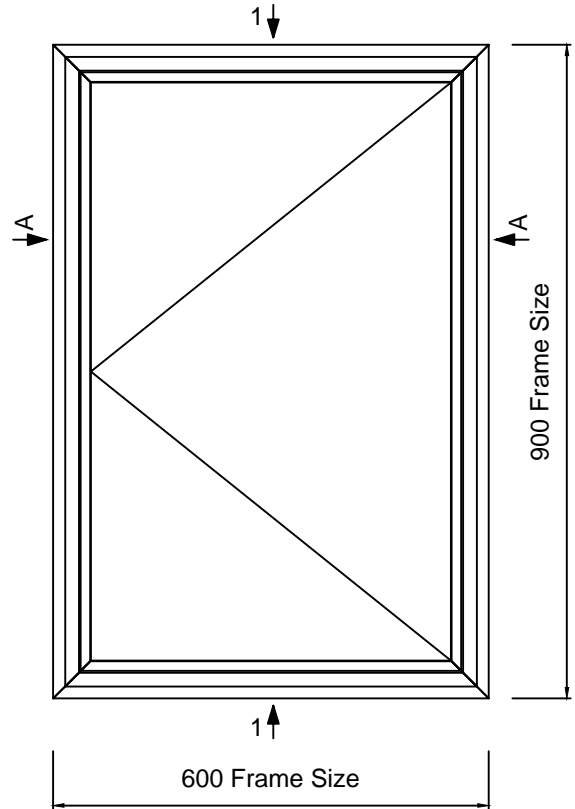

EB24 LONG LEG WINDOW CASEMENT SECTIONS

DOUBLE GLAZED UNIT SIZE = 24mm

	Copyright Reserved 2024, Clement Windows Group Ltd This product is protected by the provisions of the Copyright, Design & Patents Act 1988	DRAWING TITLE: EB24 LL CASEMENT	DRAWING No. EB241
	EMAIL: info@clementwg.co.uk WEBSITE: www.clementwindows.co.uk DETAILS SUBJECT TO CHANGE WITHOUT NOTICE	DATE: 19/09/2023 SCALE @ A4: 1:2 & 1:10	CLIENT: