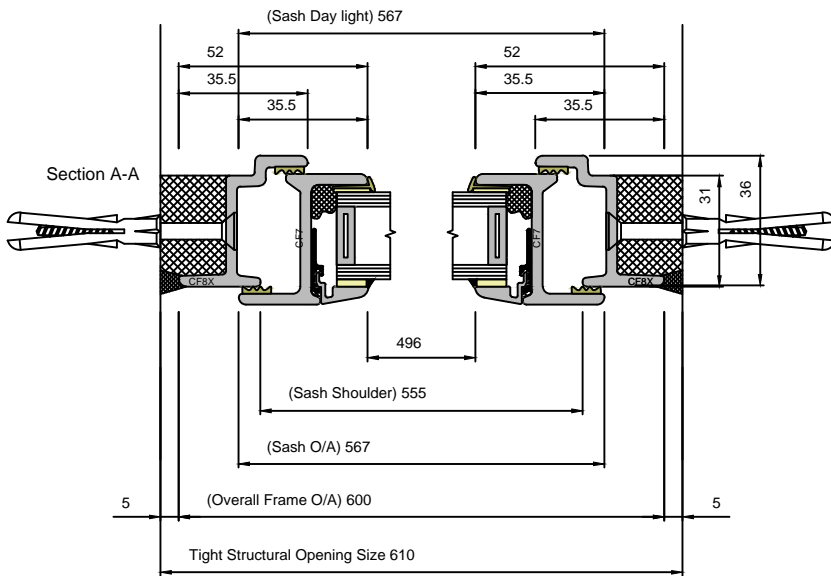

EB24 LONG LEG WINDOW CASEMENT SECTIONS

DOUBLE GLAZED UNIT SIZE = 24mm

	Copyright Reserved 2024, Clement Windows Group Ltd This product is protected by the provisions of the Copyright, Design & Patents Act 1988	DRAWING TITLE: EB24 LL CASEMENT	DRAWING No. EB241
	EMAIL: info@clementwg.co.uk WEBSITE: www.clementwindows.co.uk DETAILS SUBJECT TO CHANGE WITHOUT NOTICE	DATE: 19/09/2023 SCALE @ A4: 1:2 & 1:10	CLIENT: