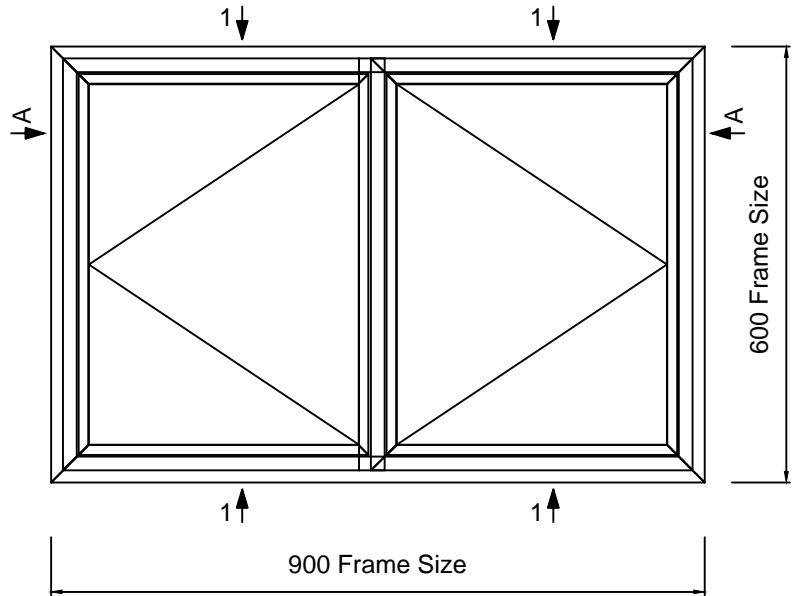

EB24 LONG LEG FOLDER CASEMENT SECTIONS

DOUBLE GLAZED UNIT SIZE = 20mm

CLEMENT
creating light...beautifully

Copyright Reserved 2024,
Clement Windows Group Ltd
This product is protected by the provisions of the Copyright, Design & Patents Act 1988