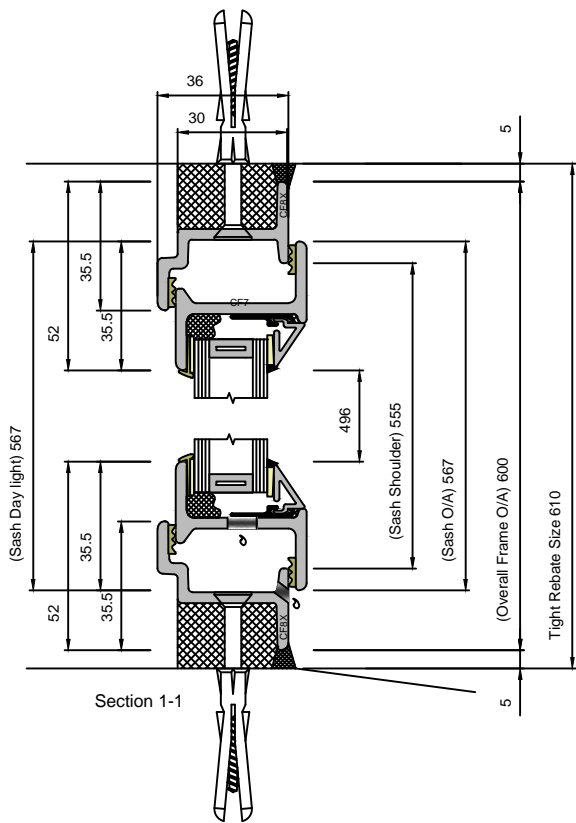

EB24 LONG LEG FOLDER CASEMENT SECTIONS

DOUBLE GLAZED UNIT SIZE = 20mm

CLEMENT
creating light...beautifully

Copyright Reserved 2024,
Clement Windows Group Ltd
This product is protected by the provisions of the Copyright, Design & Patents Act 1988

EMAIL: info@clementwg.co.uk
WEBSITE: www.clementwindows.co.uk

DETAILS SUBJECT TO CHANGE WITHOUT NOTICE

DATE: 06/09/2023

SCALE @ A4: 1:2 & 1:10

DRAWING TITLE

EB24 LL FOLDER CASEMENT

CLIENT

DRAWING No.