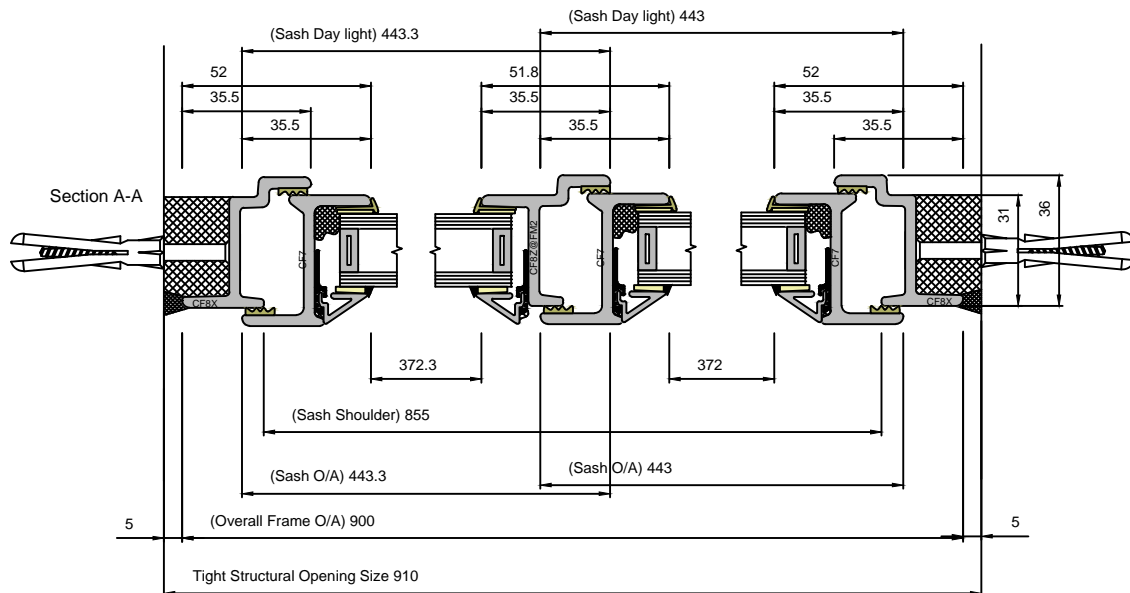

EB24 LONG LEG FOLDER CASEMENT SECTIONS

DOUBLE GLAZED UNIT SIZE = 20mm

CLEMENT
creating light...beautifully

Copyright Reserved 2024,
Clement Windows Group Ltd
This product is protected by the provisions of the Copyright, Design & Patents Act 1988

EMAIL: info@clementwg.co.uk
WEBSITE: www.clementwindows.co.uk

DETAILS SUBJECT TO CHANGE WITHOUT NOTICE

DATE: 06/09/2023

SCALE @ A4: 1:2 & 1:10

DRAWING TITLE

EB24 LL FOLDER CASEMENT

CLIENT

DRAWING No.