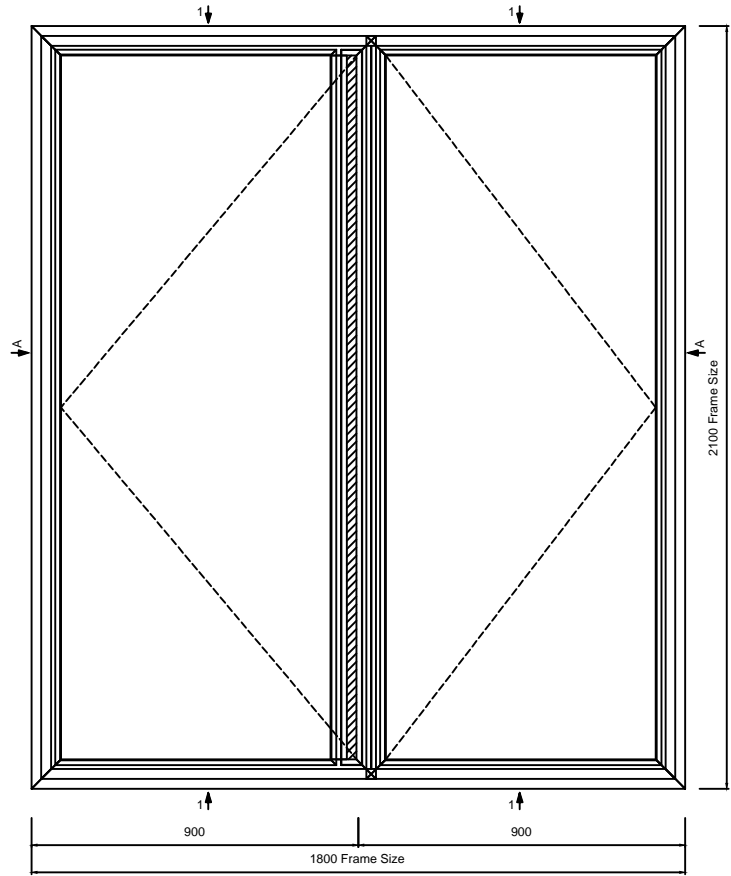

EB24 MULTIPOINT LOCKING OPEN IN DOOR (LONG LEG)

Section 1-1

Section A-A

CLEMENT
creating lights... beautifully

Copyright Reserved 2024,
Clement Windows Group Ltd
This product is protected by the provisions of the Copyright, Design & Patents Act 1988

EMAIL: info@clementwg.co.uk
WEBSITE: www.clementwindows.co.uk

DETAILS SUBJECT TO CHANGE WITHOUT NOTICE

DATE: 13/09/2023

SCALE @ A4: 1:2 & 1:20

DRAWING TITLE

EB24 M.P. LOCKING DOOR

CLIENT

DRAWING No.