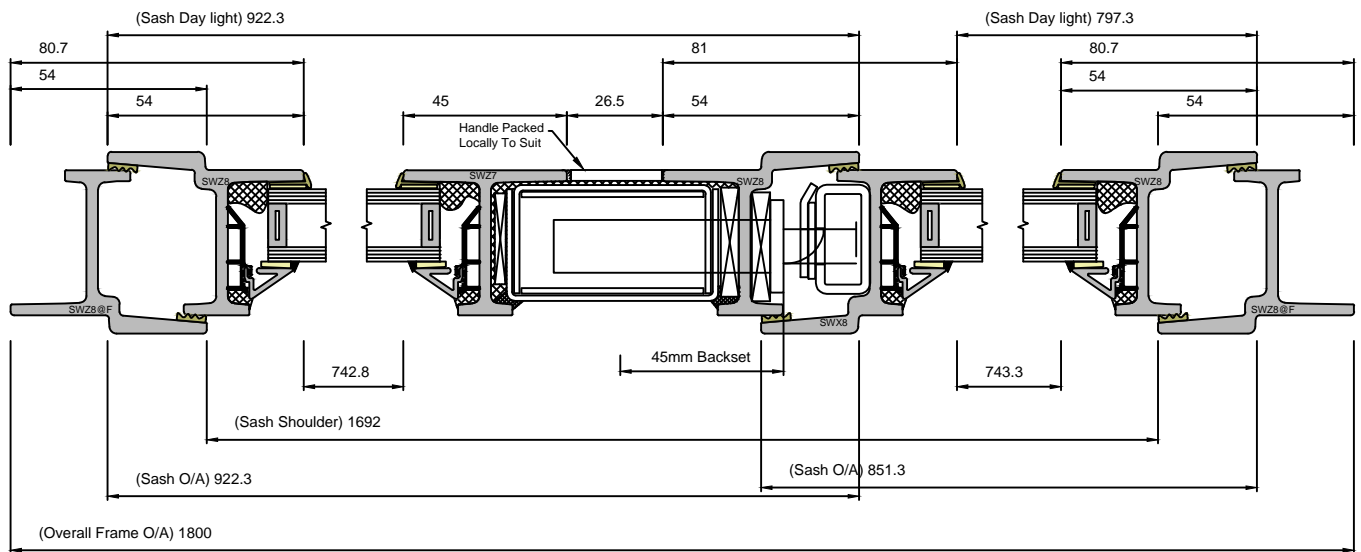

EB24 MULTIPOINT LOCKING OPEN IN DOOR (LONG LEG)

Section 1-1

Section A-A

CLEMENT
creating lights... beautifully

Copyright Reserved 2024,
Clement Windows Group Ltd
This product is protected by the provisions of the Copyright, Design & Patents Act 1988

EMAIL: info@clementwg.co.uk
WEBSITE: www.clementwindows.co.uk

DETAILS SUBJECT TO CHANGE WITHOUT NOTICE

DATE: 13/09/2023

SCALE @ A4: 1:2 & 1:20

DRAWING TITLE

EB24 M.P. LOCKING DOOR

CLIENT

DRAWING No.