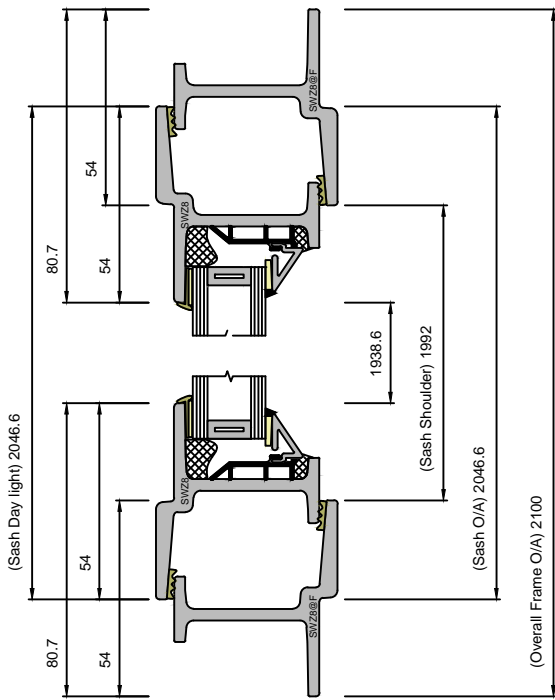

EB24 MULTIPOINT LOCKING OPEN IN DOOR (LONG LEG)

Section 1-1

Section A-A

CLEMENT
creating lights... beautifully

Copyright Reserved 2024,
Clement Windows Group Ltd
This product is protected by the provisions of the Copyright, Design & Patents Act 1988

EMAIL: info@clementwg.co.uk
WEBSITE: www.clementwindows.co.uk

DETAILS SUBJECT TO CHANGE WITHOUT NOTICE

DATE: 13/09/2023

SCALE @ A4: 1:2 & 1:20

DRAWING TITLE

EB24 M.P. LOCKING DOOR

CLIENT

DRAWING No.