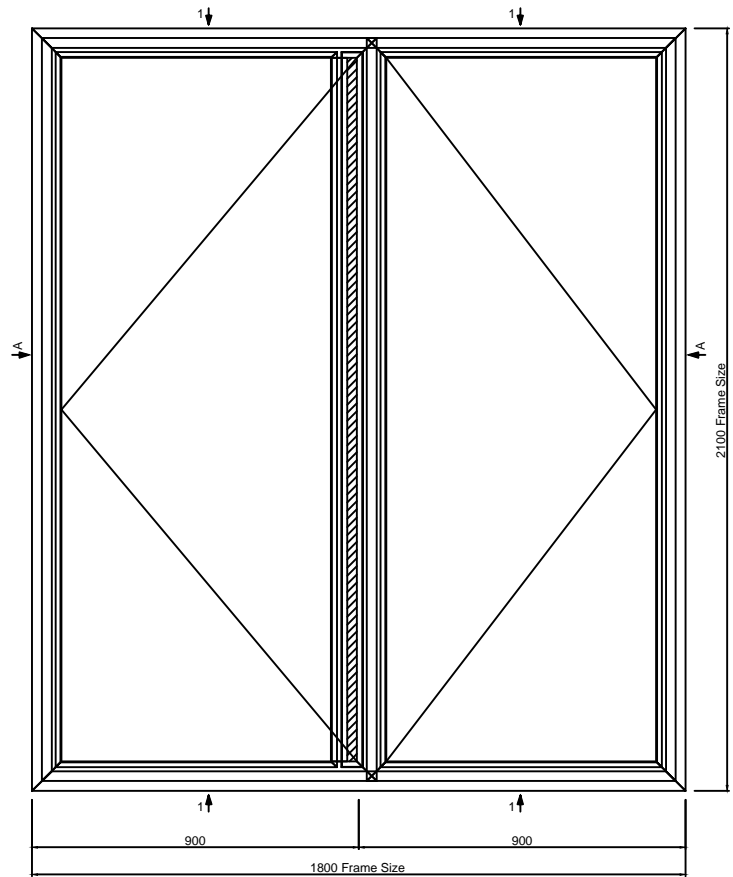

EB24 RATED MULTIPOINT LOCKING OPEN OUT DOOR (LONG LEG)

Section 1-1

Section A-A

	Copyright Reserved 2024, Clement Windows Group Ltd This product is protected by the provisions of the Copyright, Design & Patents Act 1988	DRAWING TITLE:	DRAWING No.:
	EMAIL: info@clementwg.co.uk WEBSITE: www.clementwindows.co.uk DETAILS SUBJECT TO CHANGE WITHOUT NOTICE	DATE: 13/09/2023 SCALE @ A4: 1:2 & 1:20	EB24 M.P. LOCKING DOOR
		CLIENT:	REVISION:
			A