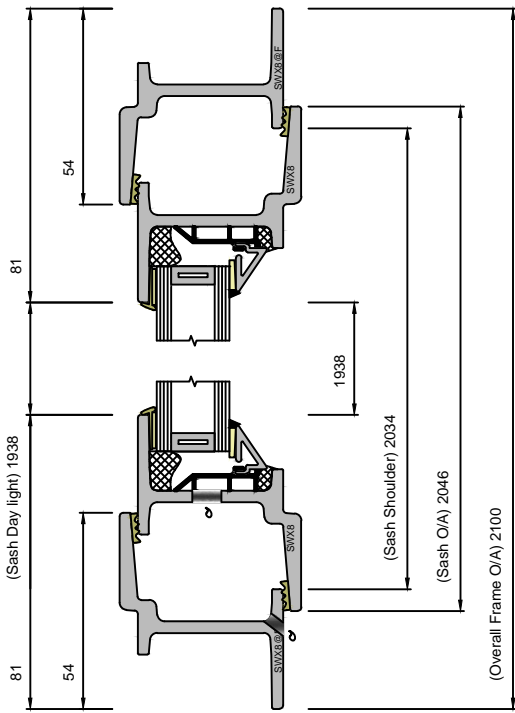

EB24 RATED MULTIPOINT LOCKING OPEN OUT DOOR (LONG LEG)

Section 1-1

Section A-A

	Copyright Reserved 2024, Clement Windows Group Ltd This product is protected by the provisions of the Copyright, Design & Patents Act 1988	DRAWING TITLE:	DRAWING No.:
	EMAIL: info@clementwg.co.uk WEBSITE: www.clementwindows.co.uk DETAILS SUBJECT TO CHANGE WITHOUT NOTICE	DATE: 13/09/2023 SCALE @ A4: 1:2 & 1:20	EB24 M.P. LOCKING DOOR
		CLIENT:	REVISION:
			A