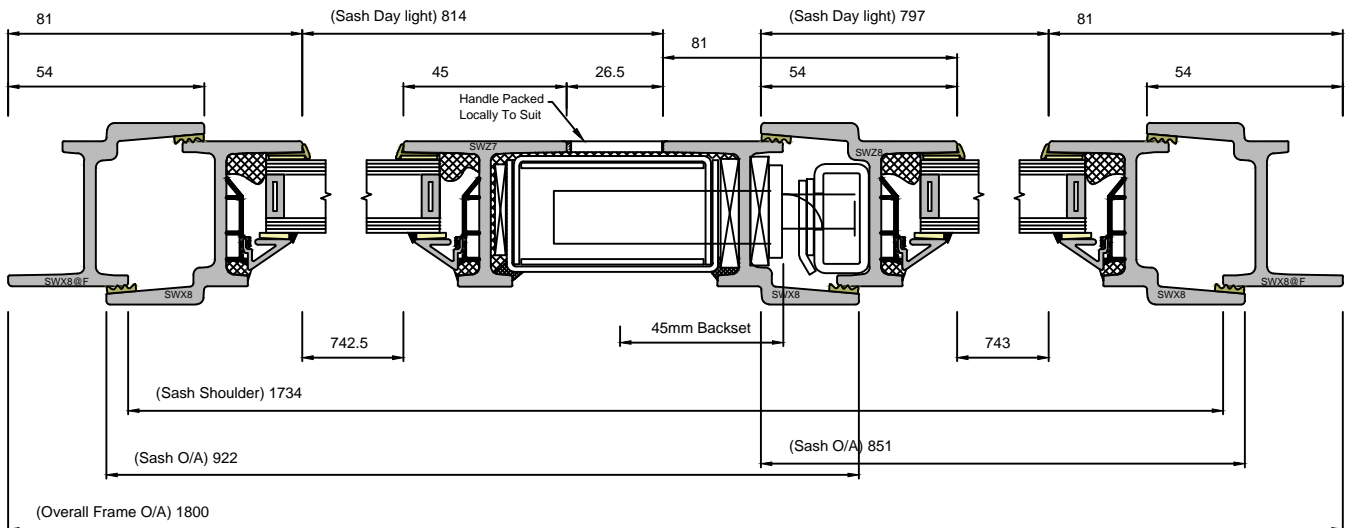

EB24 RATED MULTIPOINT LOCKING OPEN OUT DOOR (LONG LEG)

Section 1-1

Section A-A

	Copyright Reserved 2024, Clement Windows Group Ltd This product is protected by the provisions of the Copyright, Design & Patents Act 1988	DRAWING TITLE:	DRAWING No.:
	EMAIL: info@clementwg.co.uk WEBSITE: www.clementwindows.co.uk DETAILS SUBJECT TO CHANGE WITHOUT NOTICE	DATE: 13/09/2023 SCALE @ A4: 1:2 & 1:20	EB24 M.P. LOCKING DOOR
		CLIENT:	REVISION:
			A