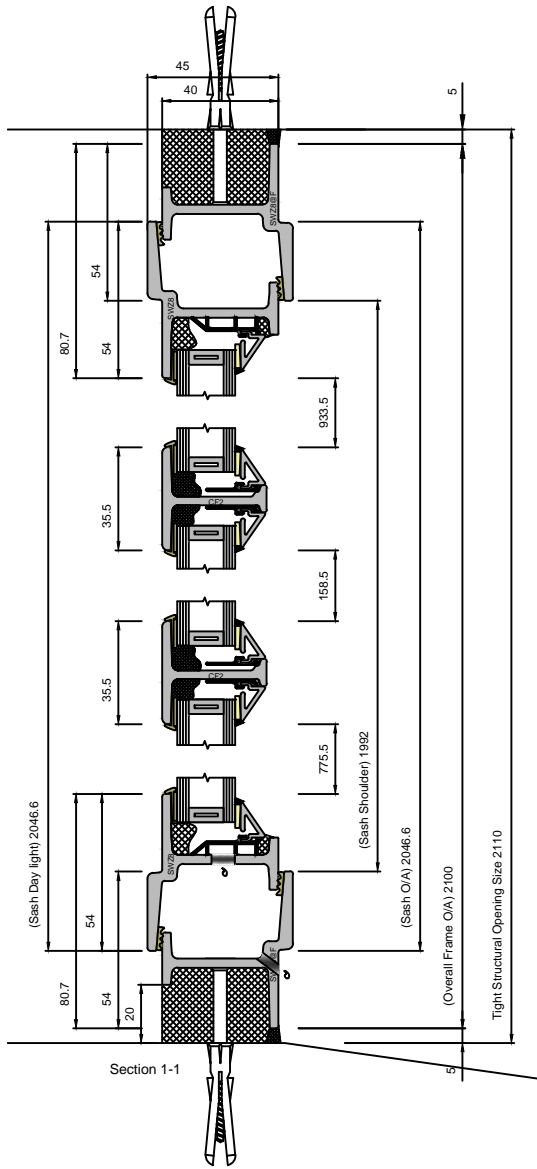

EB24 SINGLEPOINT LOCKING OPEN IN DOOR (LONG LEG)

CLEMENT
creating light... beautifully

Copyright Reserved 2024,
Clement Windows Group Ltd
This product is protected by the provisions of the Copyright, Design & Patents Act 1988
EMAIL: info@clementwg.co.uk
WEBSITE: www.clementwindows.co.uk
DETAILS SUBJECT TO CHANGE WITHOUT NOTICE

DATE: 13/09/2023
SCALE @ A4: 1:2.5 & 1:20

DRAWING TITLE:
EB24 S.P. LOCKING DOOR

CLIENT:

DRAWING No.
EB211

REVISION:
A