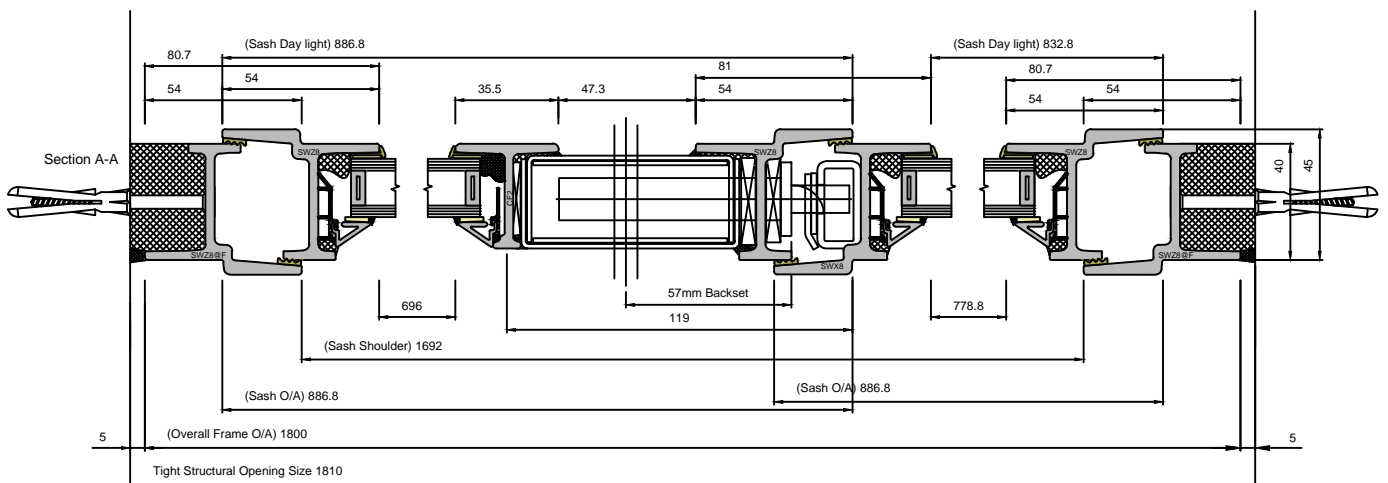

EB24 SINGLEPOINT LOCKING OPEN IN DOOR (LONG LEG)

CLEMENT
creating light... beautifully

Copyright Reserved 2024,
Clement Windows Group Ltd
This product is protected by the provisions of the Copyright, Design & Patents Act 1988
EMAIL: info@clementwg.co.uk
WEBSITE: www.clementwindows.co.uk
DETAILS SUBJECT TO CHANGE WITHOUT NOTICE

DATE: 13/09/2023
SCALE @ A4: 1:2.5 & 1:20

DRAWING TITLE:
EB24 S.P. LOCKING DOOR

CLIENT:

DRAWING No.
EB211

REVISION:
A