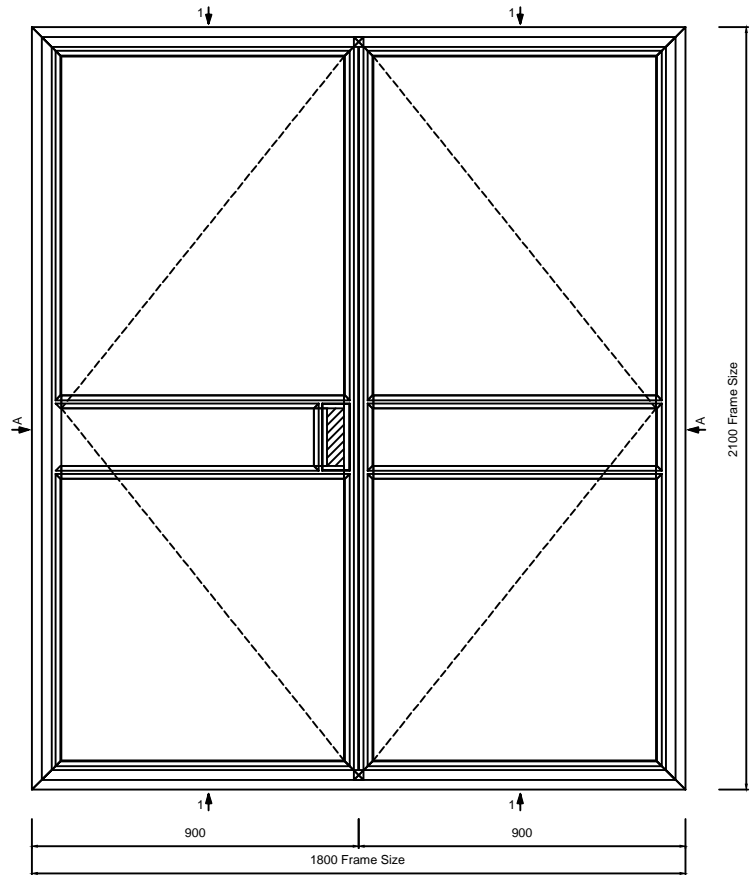

EB24 SINGLEPOINT LOCKING OPEN IN DOOR (LONG LEG)

CLEMENT
creating light... beautifully

Copyright Reserved 2024,
Clement Windows Group Ltd
This product is protected by the provisions of the Copyright, Design & Patents Act 1988
EMAIL: info@clementwg.co.uk
WEBSITE: www.clementwindows.co.uk
DETAILS SUBJECT TO CHANGE WITHOUT NOTICE

DATE: 13/09/2023
SCALE @ A4: 1:2.5 & 1:20

DRAWING TITLE:
EB24 S.P. LOCKING DOOR

CLIENT:

DRAWING No.
EB211

REVISION:
A