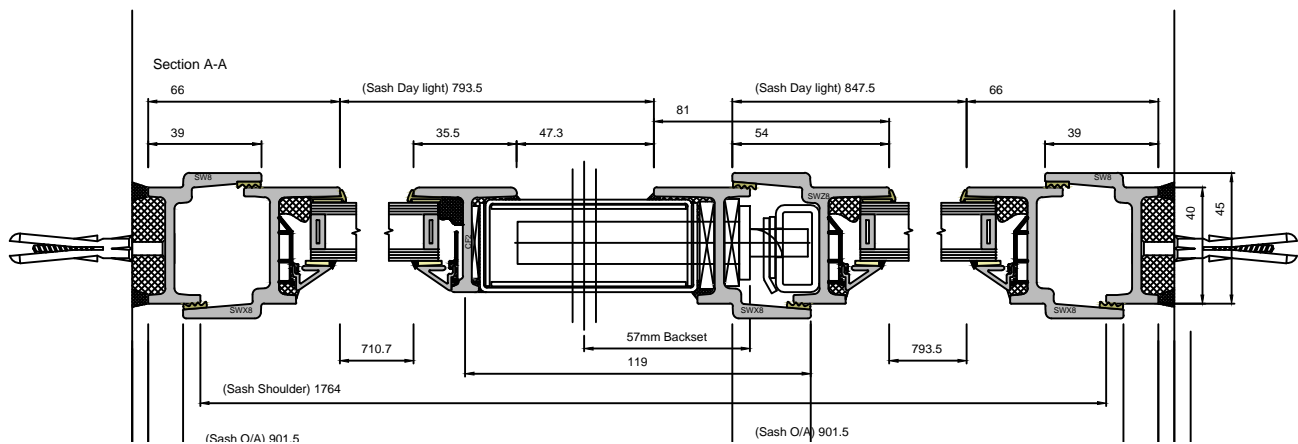

EB24 SINGLEPOINT LOCKING OPEN OUT DOUBLE DOOR (EQUAL LEG)

	Copyright Reserved 2024, Clement Windows Group Ltd This product is protected by the provisions of the Copyright, Design & Patents Act 1988	DRAWING TITLE: EB24 S.P. LOCKING DOOR	DRAWING No. EB215
	EMAIL: info@clementwg.co.uk WEBSITE: www.clementwindows.co.uk DETAILS SUBJECT TO CHANGE WITHOUT NOTICE	DATE: 12/09/2023 SCALE @ A4: 1:2.5 & 1:20	CLIENT: