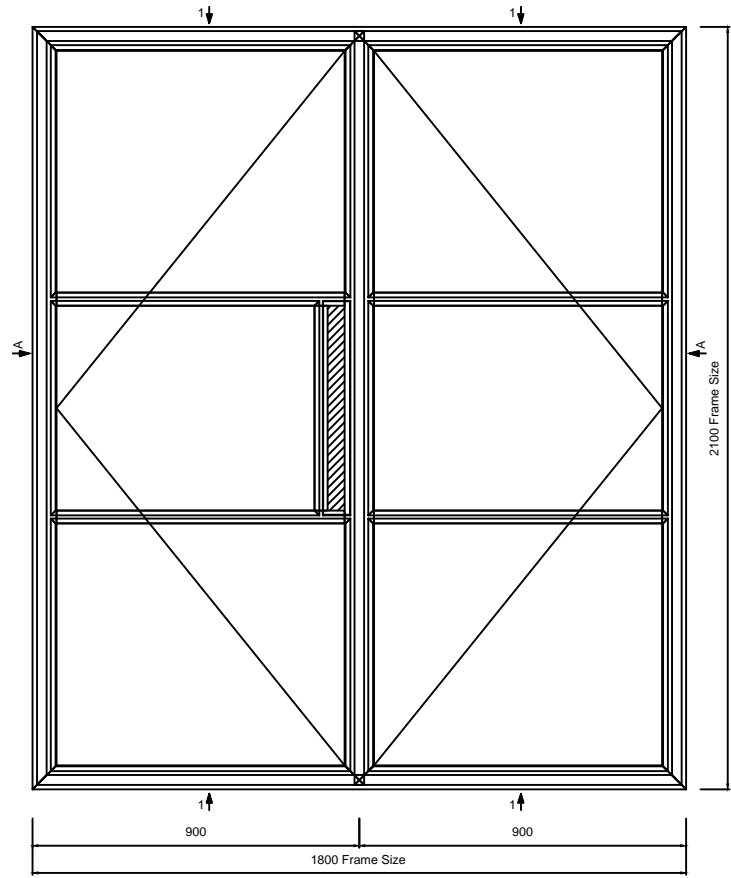

EB24 SINGLEPOINT LOCKING OPEN OUT DOUBLE DOOR (EQUAL LEG)

	Copyright Reserved 2024, Clement Windows Group Ltd This product is protected by the provisions of the Copyright, Design & Patents Act 1988	DRAWING TITLE: EB24 S.P. LOCKING DOOR	DRAWING No. EB215
	EMAIL: info@clementwg.co.uk WEBSITE: www.clementwindows.co.uk DETAILS SUBJECT TO CHANGE WITHOUT NOTICE	DATE: 12/09/2023 SCALE @ A4: 1:2.5 & 1:20	CLIENT: