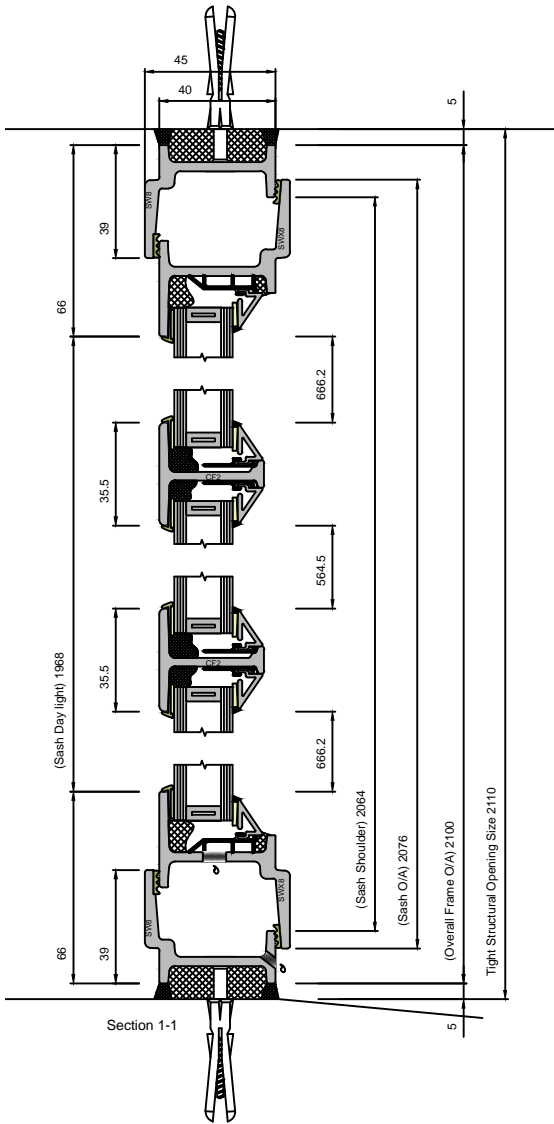

EB24 SINGLEPOINT LOCKING OPEN OUT DOUBLE DOOR (EQUAL LEG)

	Copyright Reserved 2024, Clement Windows Group Ltd This product is protected by the provisions of the Copyright, Design & Patents Act 1988	DRAWING TITLE: EB24 S.P. LOCKING DOOR	DRAWING No. EB215
	EMAIL: info@clementwg.co.uk WEBSITE: www.clementwindows.co.uk DETAILS SUBJECT TO CHANGE WITHOUT NOTICE	DATE: 12/09/2023 SCALE @ A4: 1:2.5 & 1:20	CLIENT: