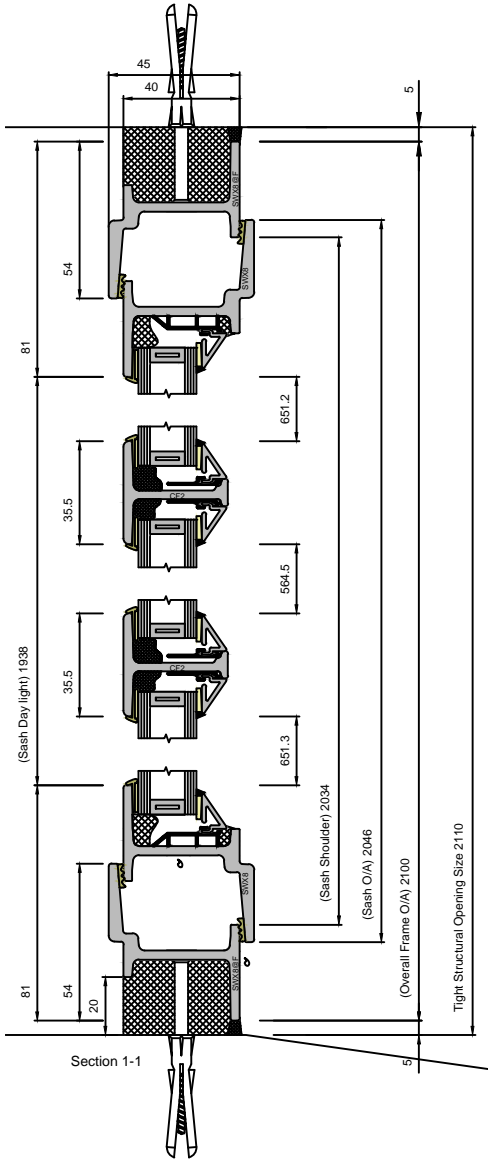

# EB24 SINGLEPOINT LOCKING OPEN OUT DOUBLE DOOR (LONG LEG)

**CLEMENT**  
*creating light...beautifully*

Copyright Reserved 2024,  
Clement Windows Group Ltd  
This product is protected by the provisions of the Copyright, Design & Patents Act 1988

EMAIL: [info@clementwg.co.uk](mailto:info@clementwg.co.uk)  
WEBSITE: [www.clementwindows.co.uk](http://www.clementwindows.co.uk)

DETAILS SUBJECT TO CHANGE WITHOUT NOTICE

DATE: 07/09/2023

SCALE @ A4: 1:2.5 & 1:20

DRAWING TITLE

EB24 S.P. LOCKING DOOR

CLIENT

DRAWING No.

EB210

REVISION

A