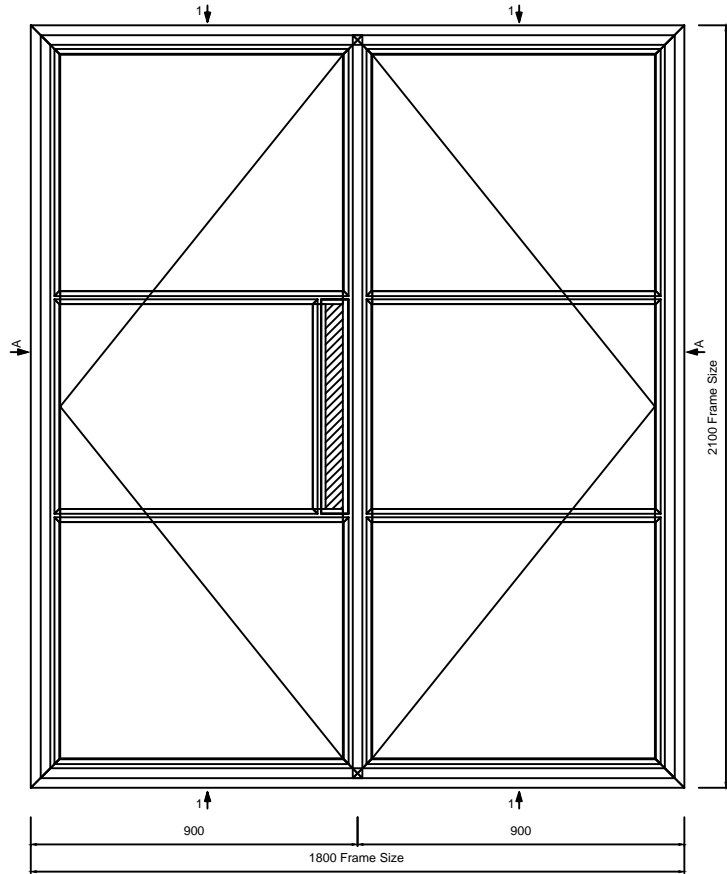

# EB24 SINGLEPOINT LOCKING OPEN OUT DOUBLE DOOR (LONG LEG)

**CLEMENT**  
*creating light...beautifully*

Copyright Reserved 2024,  
Clement Windows Group Ltd  
This product is protected by the provisions of the Copyright, Design & Patents Act 1988

DRAWING TITLE

EB24 S.P. LOCKING DOOR

CLIENT

DRAWING No.

EB210

REVISION

A