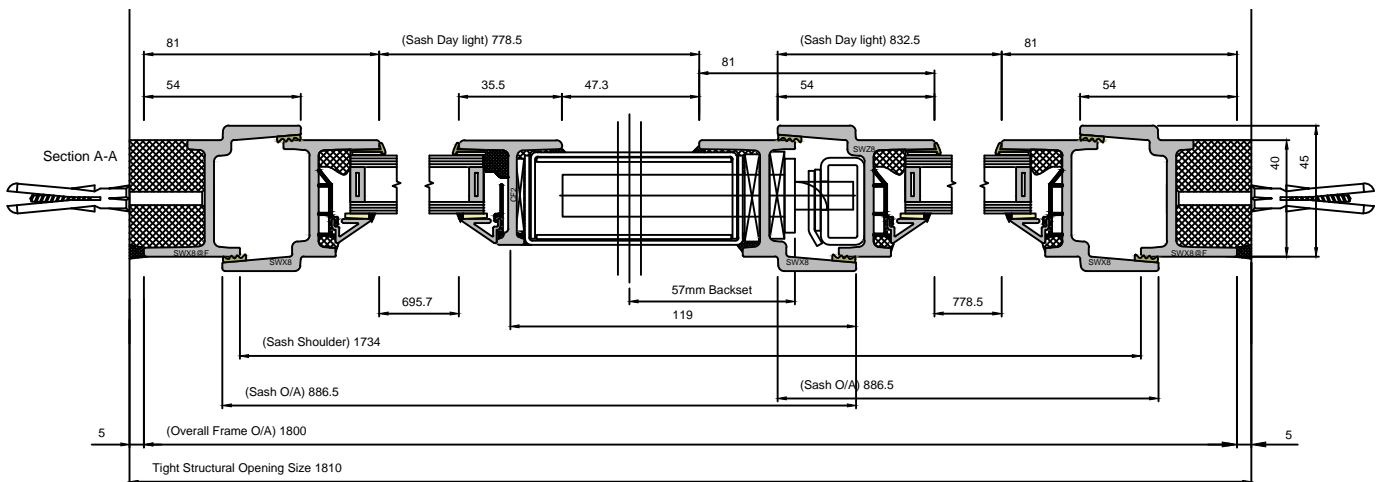

# EB24 SINGLEPOINT LOCKING OPEN OUT DOUBLE DOOR (LONG LEG)

**CLEMENT**  
*creating light...beautifully*

Copyright Reserved 2024,  
Clement Windows Group Ltd  
This product is protected by the provisions of the Copyright, Design & Patents Act 1988

DRAWING TITLE

EB24 S.P. LOCKING DOOR

CLIENT

DRAWING No.

EB210

REVISION

A