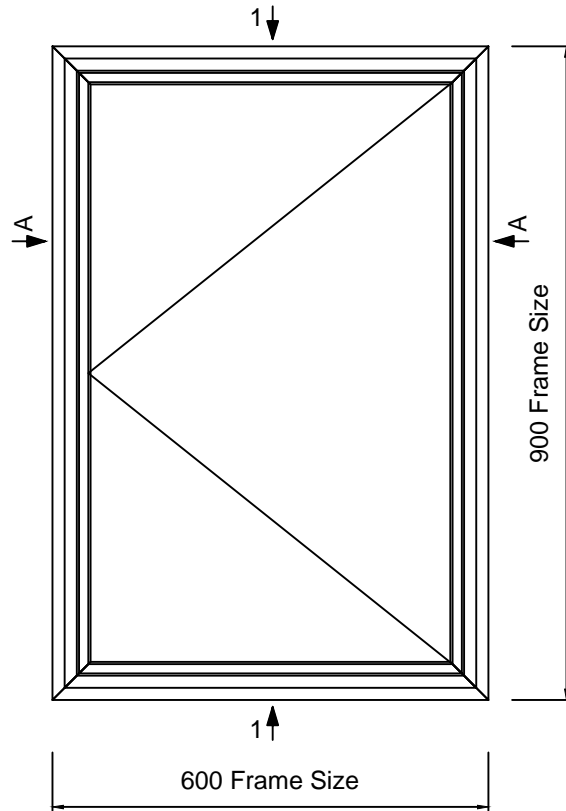

SMW EQUAL LEG WINDOW CASEMENT SECTIONS

SINGLE GLAZED GLASS SIZE = 4mm

WINDOW DEPTH = 28mm

CLEMENT
creating light... beautifully

Copyright Reserved 2024,
Clement Windows Group Ltd
This product is protected by the provisions of the Copyright, Design & Patents Act 1988

EMAIL: info@clementwg.co.uk
WEBSITE: www.clementwindows.co.uk

DETAILS SUBJECT TO CHANGE WITHOUT NOTICE

DATE: 03/05/24

SCALE @ A4: 1:2 & 1:10

DRAWING TITLE:
SMW EL CASEMENT

CLIENT:

DRAWING No.

A03