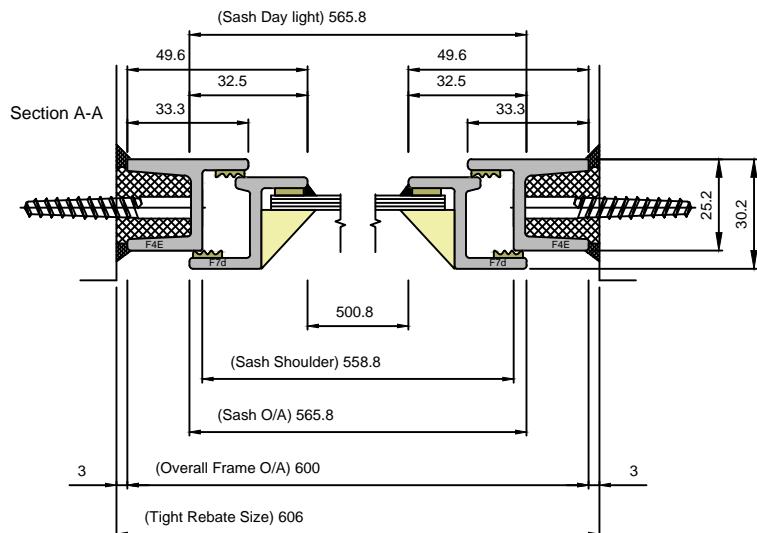

SMW EQUAL LEG WINDOW CASEMENT SECTIONS

SINGLE GLAZED GLASS SIZE = 4mm

WINDOW DEPTH = 28mm

CLEMENT
creating light... beautifully

Copyright Reserved 2024,
Clement Windows Group Ltd
This product is protected by the provisions of the Copyright, Design & Patents Act 1988

EMAIL: info@clementwg.co.uk
WEBSITE: www.clementwindows.co.uk

DETAILS SUBJECT TO CHANGE WITHOUT NOTICE

DATE: 03/05/24

SCALE @ A4: 1:2 & 1:10

DRAWING TITLE:
SMW EL CASEMENT

CLIENT:

DRAWING No.

A03