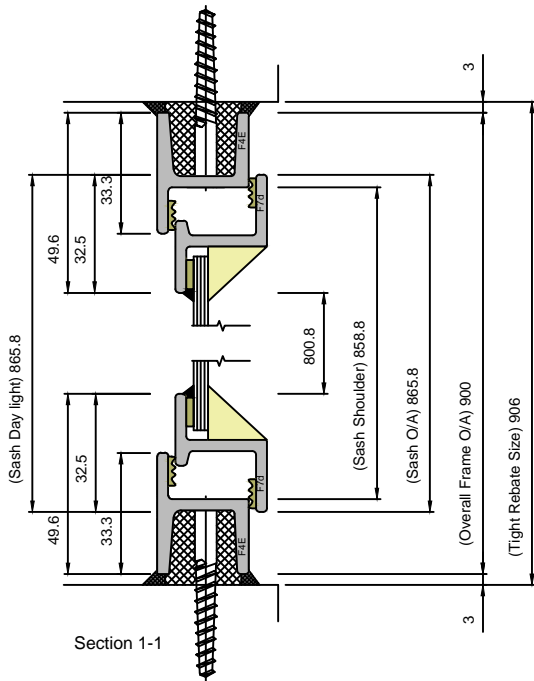

SMW EQUAL LEG WINDOW CASEMENT SECTIONS

SINGLE GLAZED GLASS SIZE = 4mm

WINDOW DEPTH = 28mm

CLEMENT
creating light... beautifully

Copyright Reserved 2024,
Clement Windows Group Ltd
This product is protected by the provisions of the Copyright, Design & Patents Act 1988

EMAIL: info@clementwg.co.uk
WEBSITE: www.clementwindows.co.uk

DETAILS SUBJECT TO CHANGE WITHOUT NOTICE

DATE: 03/05/24

SCALE @ A4: 1:2 & 1:10

DRAWING TITLE:
SMW EL CASEMENT

CLIENT:

DRAWING No.

A03