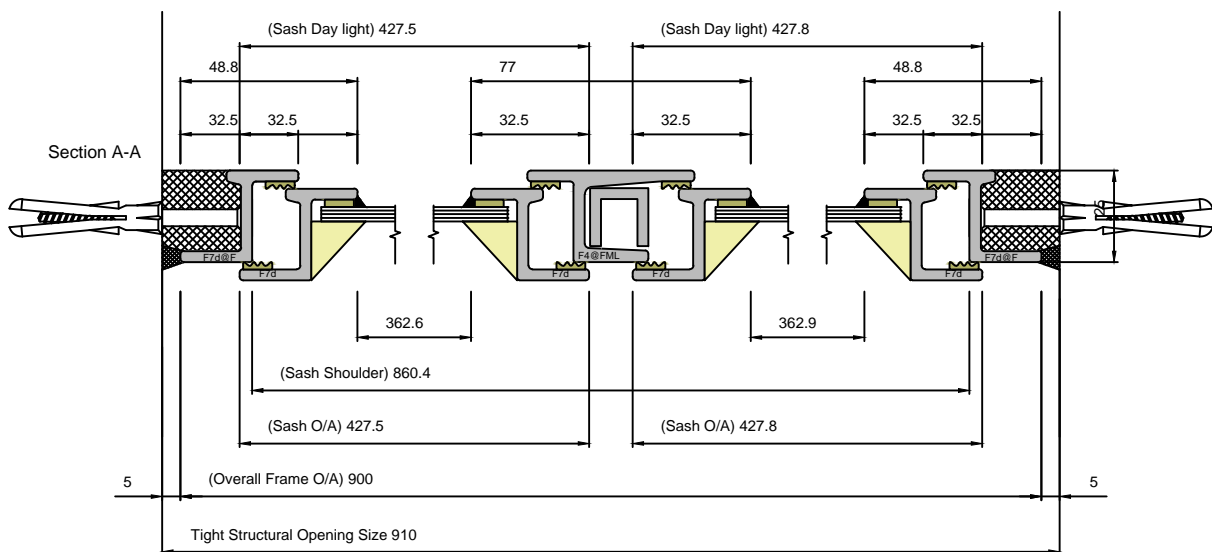

SMW LONG LEG WINDOW CASEMENT SECTIONS

SINGLE GLAZED GLASS SIZE = 4mm

WINDOW DEPTH = 30mm

	Copyright Reserved 2024, Clement Windows Group Ltd This product is protected by the provisions of the Copyright, Design & Patents Act 1988	DRAWING TITLE: SMW LL FOLDER CASEMENT	DRAWING No. A12
	EMAIL: info@clementwg.co.uk WEBSITE: www.clementwindows.co.uk DETAILS SUBJECT TO CHANGE WITHOUT NOTICE	DATE: 03/05/24 SCALE @ A4: 1:2 & 1:10	CLIENT: