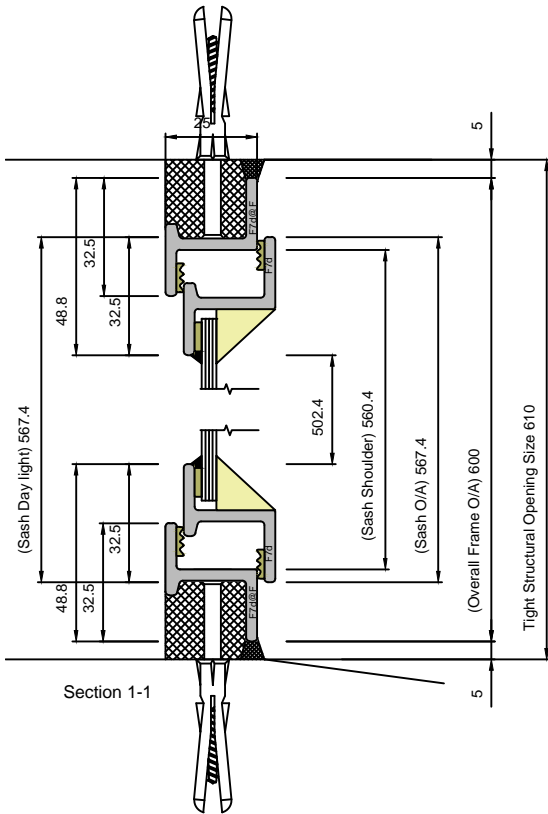

SMW LONG LEG WINDOW CASEMENT SECTIONS

SINGLE GLAZED GLASS SIZE = 4mm

WINDOW DEPTH = 30mm

	Copyright Reserved 2024, Clement Windows Group Ltd This product is protected by the provisions of the Copyright, Design & Patents Act 1988	DRAWING TITLE: SMW LL FOLDER CASEMENT	DRAWING No. A12
	EMAIL: info@clementwg.co.uk WEBSITE: www.clementwindows.co.uk DETAILS SUBJECT TO CHANGE WITHOUT NOTICE	DATE: 03/05/24 SCALE @ A4: 1:2 & 1:10	CLIENT: