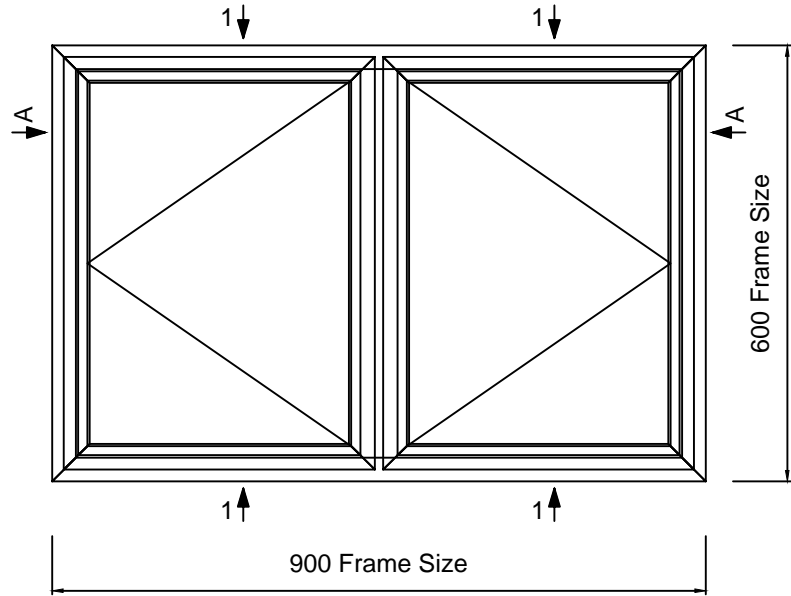

SMW LONG LEG WINDOW CASEMENT SECTIONS

SINGLE GLAZED GLASS SIZE = 4mm

WINDOW DEPTH = 30mm

	Copyright Reserved 2024, Clement Windows Group Ltd This product is protected by the provisions of the Copyright, Design & Patents Act 1988	DRAWING TITLE: SMW LL FOLDER CASEMENT	DRAWING No. A12
	EMAIL: info@clementwg.co.uk WEBSITE: www.clementwindows.co.uk DETAILS SUBJECT TO CHANGE WITHOUT NOTICE	DATE: 03/05/24 SCALE @ A4: 1:2 & 1:10	CLIENT: