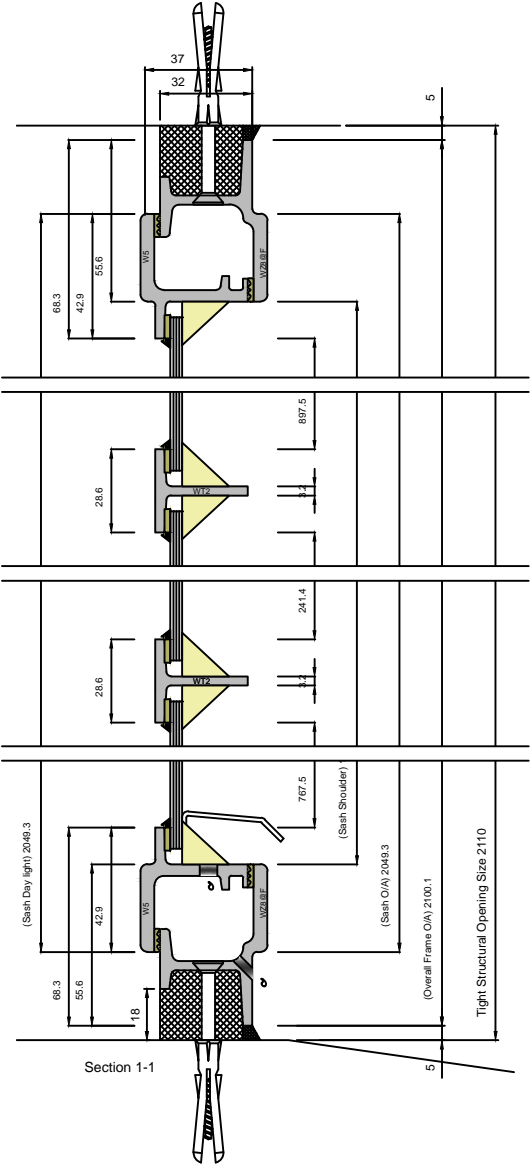

# SMW OPEN IN DOOR

Copyright Reserved 2024,  
Clement Windows Group Ltd  
This product is protected by the provisions of the Copyright, Design & Patents Act 1988

EMAIL: [info@clementwg.co.uk](mailto:info@clementwg.co.uk)  
WEBSITE: [www.clementwindows.co.uk](http://www.clementwindows.co.uk)

DATE: 03/05/24  
SCALE @ A4: 1:2.5 & 1:20

DRAWING TITLE:  
**SMW OPEN IN DOOR**

CLIENT:

DRAWING No.  
**A08**

REVISION:  
**A**

DETAILS SUBJECT TO CHANGE WITHOUT NOTICE