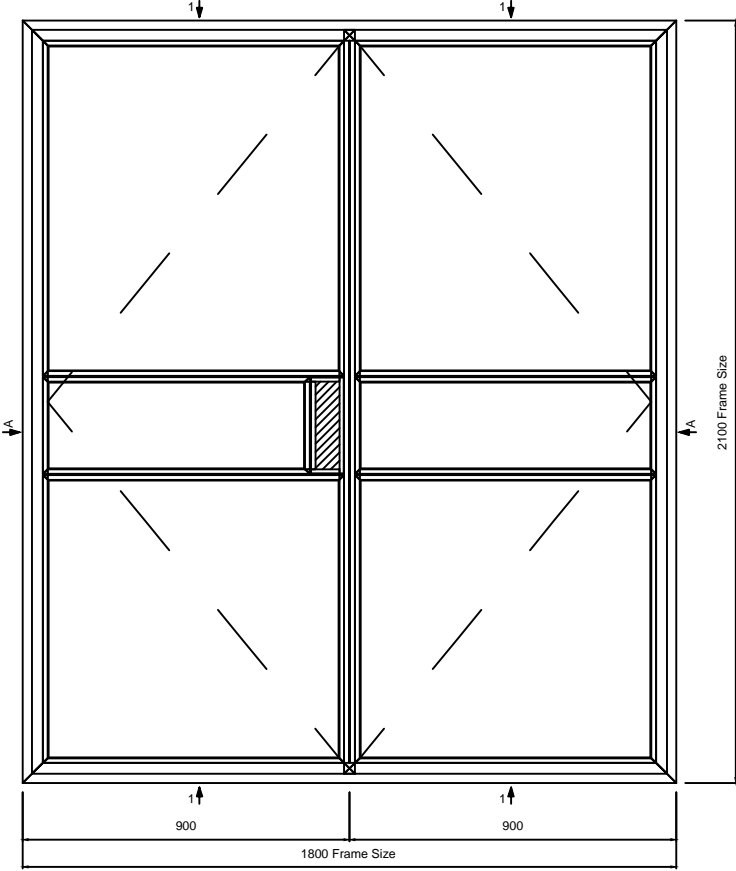

SMW OPEN IN DOOR

Copyright Reserved 2024,
Clement Windows Group Ltd
This product is protected by the provisions of the Copyright, Design & Patents Act 1988

EMAIL: info@clementwg.co.uk
WEBSITE: www.clementwindows.co.uk

DATE: 03/05/24
SCALE @ A4: 1:2.5 & 1:20

DRAWING TITLE:
SMW OPEN IN DOOR

CLIENT:

DRAWING No.
A08

REVISION:
A

DETAILS SUBJECT TO CHANGE WITHOUT NOTICE