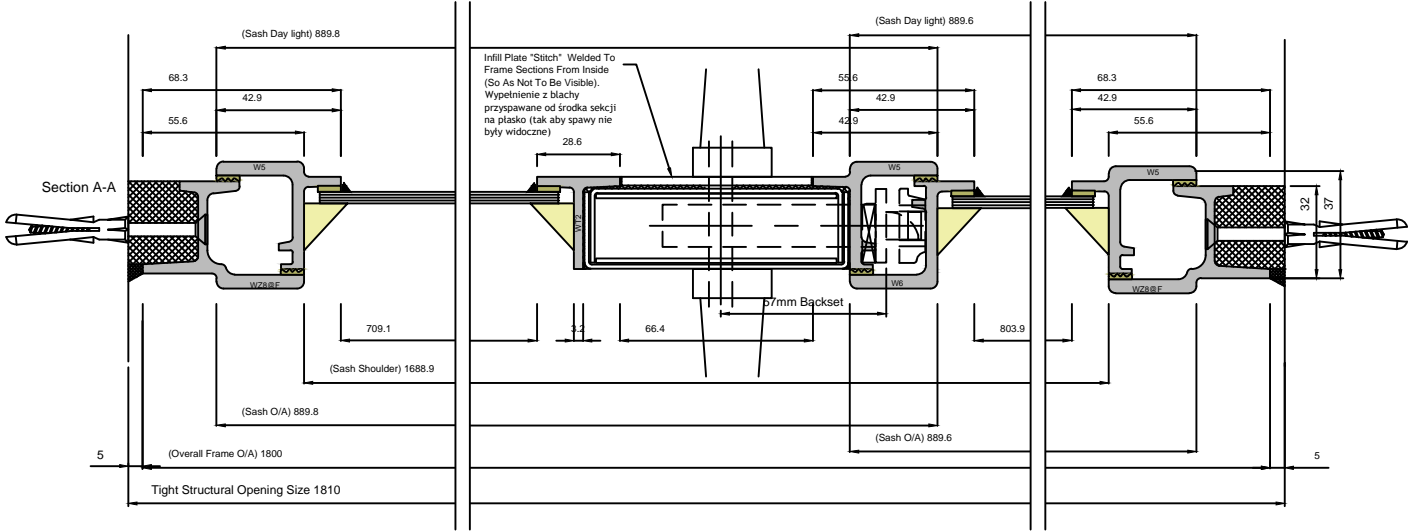

SMW OPEN IN DOOR

Copyright Reserved 2024,
Clement Windows Group Ltd
This product is protected by the provisions of the Copyright, Design & Patents Act 1988

EMAIL: info@clementwg.co.uk
WEBSITE: www.clementwindows.co.uk

DATE: 03/05/24
SCALE @ A4: 1:2.5 & 1:20

DRAWING TITLE:
SMW OPEN IN DOOR

CLIENT:

DRAWING No.
A08

REVISION:
A

DETAILS SUBJECT TO CHANGE WITHOUT NOTICE