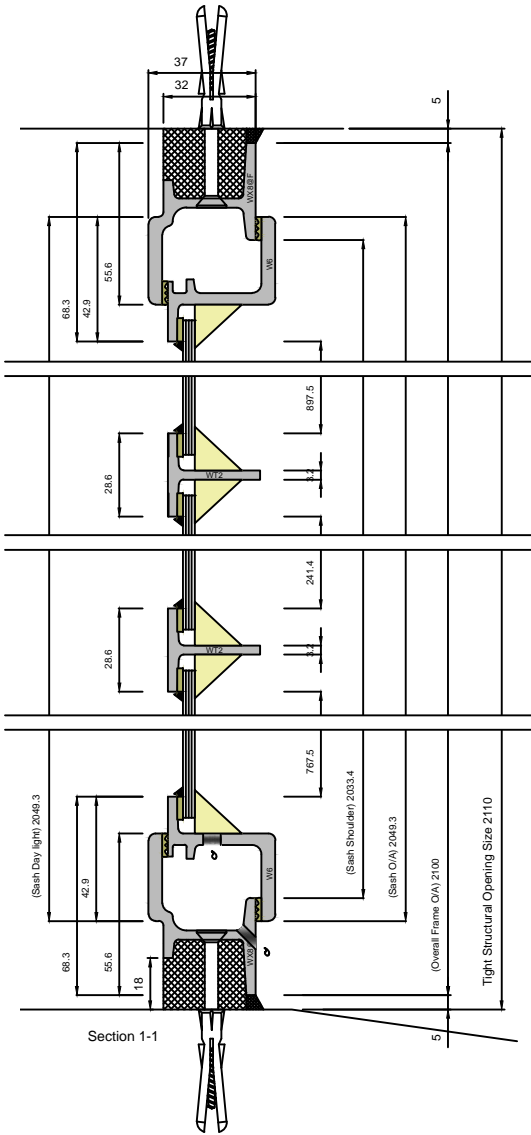

SMW OPEN OUT DOOR

CLEMENT®
creating light...beautifully

Copyright Reserved 2024,
Clement Windows Group Ltd
This product is protected by the provisions of the Copyright, Design & Patents Act 1988

EMAIL: info@clementwg.co.uk
WEBSITE: www.clementwindows.co.uk

DETAILS SUBJECT TO CHANGE WITHOUT NOTICE

DATE: 03/05/24

SCALE @ A4: 1:2.5 & 1:20

DRAWING TITLE:
SMW OPEN OUT DOOR

CLIENT:

DRAWING No.

A07

REVISION:

A