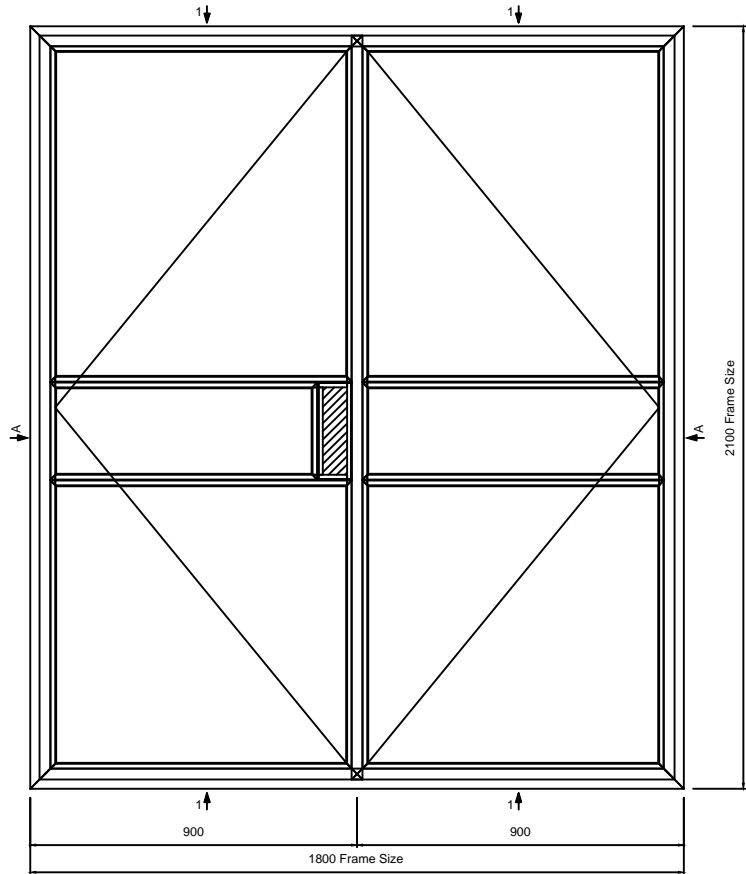

SMW OPEN OUT DOOR

CLEMENT®
creating light...beautifully

Copyright Reserved 2024,
Clement Windows Group Ltd
This product is protected by the provisions of the Copyright, Design & Patents Act 1988

EMAIL: info@clementwg.co.uk
WEBSITE: www.clementwindows.co.uk

DETAILS SUBJECT TO CHANGE WITHOUT NOTICE

DATE: 03/05/24

SCALE @ A4: 1:2.5 & 1:20

DRAWING TITLE:
SMW OPEN OUT DOOR

CLIENT:

DRAWING No.

A07

REVISION:

A