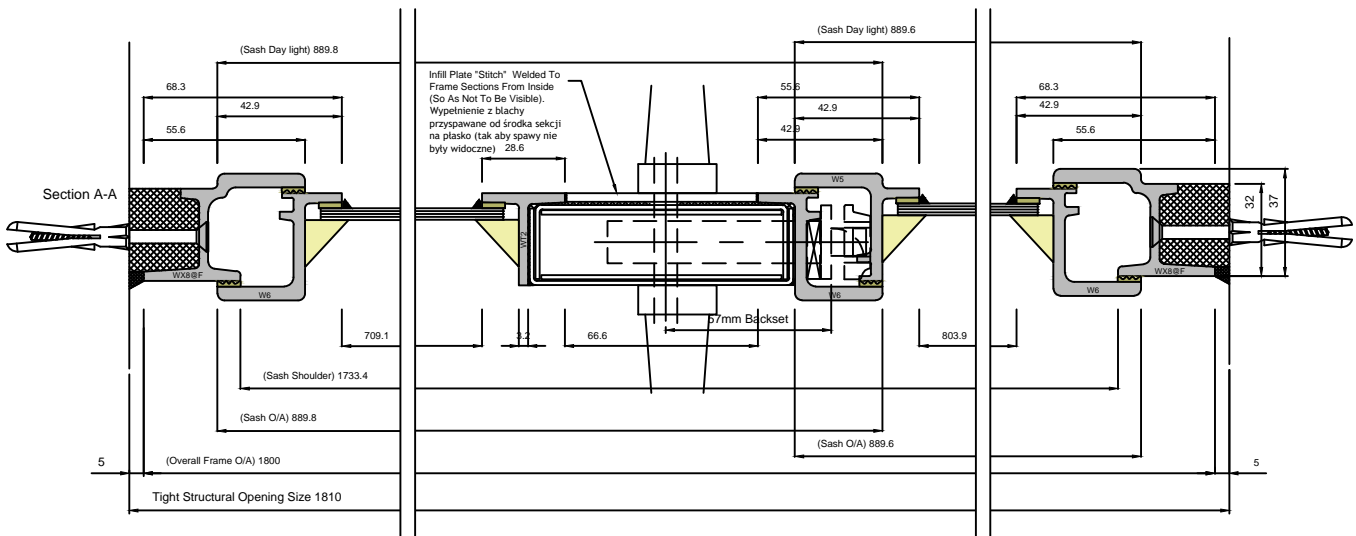

SMW OPEN OUT DOOR

CLEMENT®
creating light...beautifully

Copyright Reserved 2024,
Clement Windows Group Ltd
This product is protected by the provisions of the Copyright, Design & Patents Act 1988

EMAIL: info@clementwg.co.uk
WEBSITE: www.clementwindows.co.uk

DETAILS SUBJECT TO CHANGE WITHOUT NOTICE

DATE: 03/05/24

SCALE @ A4: 1:2.5 & 1:20

DRAWING TITLE:
SMW OPEN OUT DOOR

CLIENT:

DRAWING No.

A07

REVISION:

A