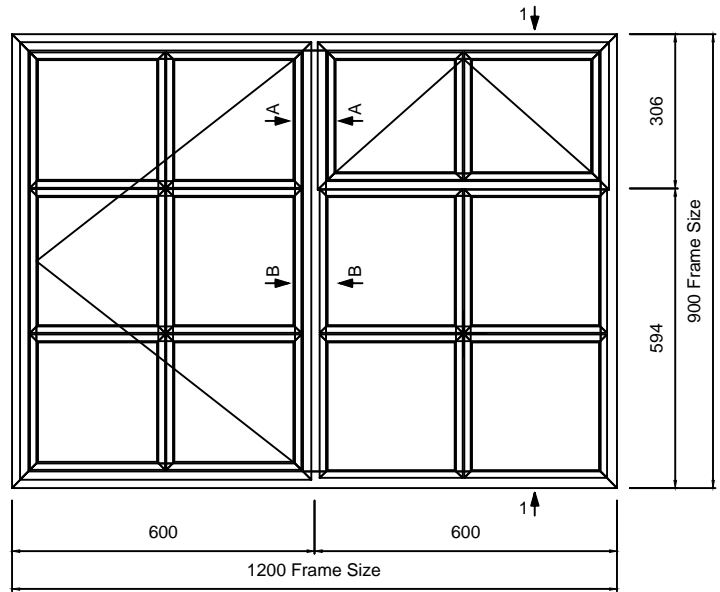

# SMW WINDOW CASEMENT NEXT TO TOP HUNG OVER FIXED LIGHT SECTIONS

TEE BARS ALSO AVAILABLE WITH FLUSH JOINT

 <p><b>CLEMENT</b> <i>creating light... beautifully</i></p>	<p>Copyright Reserved 2024, Clement Windows Group Ltd This product is protected by the provisions of the Copyright, Design &amp; Patents Act 1988</p>	DRAWING TITLE. <b>SMW TEE BAR &amp; MULLION</b>	DRAWING No. <b>A05</b>
	<p>EMAIL: <a href="mailto:info@clementwg.co.uk">info@clementwg.co.uk</a> WEBSITE: <a href="http://www.clementwindows.co.uk">www.clementwindows.co.uk</a> DETAILS SUBJECT TO CHANGE WITHOUT NOTICE</p>	<p>DATE: 03/05/24 SCALE @ A4: 1:2 &amp; 1:15</p>	CLIENT.