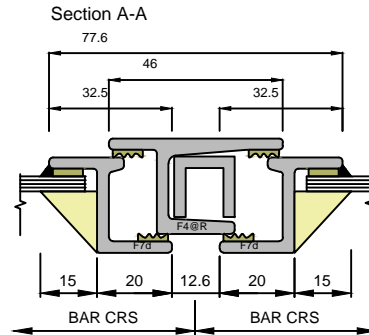

# SMW WINDOW CASEMENT NEXT TO TOP HUNG OVER FIXED LIGHT SECTIONS

TEE BARS ALSO AVAILABLE WITH FLUSH JOINT

 <p><b>CLEMENT</b> <i>creating light... beautifully</i></p>	<p>Copyright Reserved 2024, Clement Windows Group Ltd This product is protected by the provisions of the Copyright, Design &amp; Patents Act 1988</p>	DRAWING TITLE. <b>SMW TEE BAR &amp; MULLION</b>	DRAWING No. <b>A05</b>
	<p>EMAIL: <a href="mailto:info@clementwg.co.uk">info@clementwg.co.uk</a> WEBSITE: <a href="http://www.clementwindows.co.uk">www.clementwindows.co.uk</a> DETAILS SUBJECT TO CHANGE WITHOUT NOTICE</p>	<p>DATE: 03/05/24 SCALE @ A4: 1:2 &amp; 1:15</p>	CLIENT.