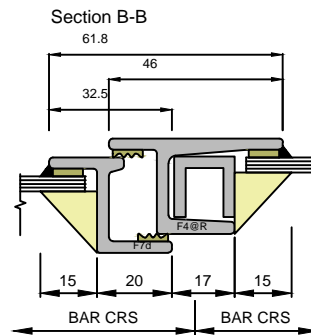

# SMW WINDOW CASEMENT NEXT TO TOP HUNG OVER FIXED LIGHT SECTIONS

TEE BARS ALSO AVAILABLE WITH FLUSH JOINT

 <p><b>CLEMENT</b> <i>creating light... beautifully</i></p>	<p>Copyright Reserved 2024, Clement Windows Group Ltd This product is protected by the provisions of the Copyright, Design &amp; Patents Act 1988</p>	DRAWING TITLE. <b>SMW TEE BAR &amp; MULLION</b>	DRAWING No. <b>A05</b>
	<p>EMAIL: <a href="mailto:info@clementwg.co.uk">info@clementwg.co.uk</a> WEBSITE: <a href="http://www.clementwindows.co.uk">www.clementwindows.co.uk</a> DETAILS SUBJECT TO CHANGE WITHOUT NOTICE</p>	<p>DATE: 03/05/24 SCALE @ A4: 1:2 &amp; 1:15</p>	CLIENT.