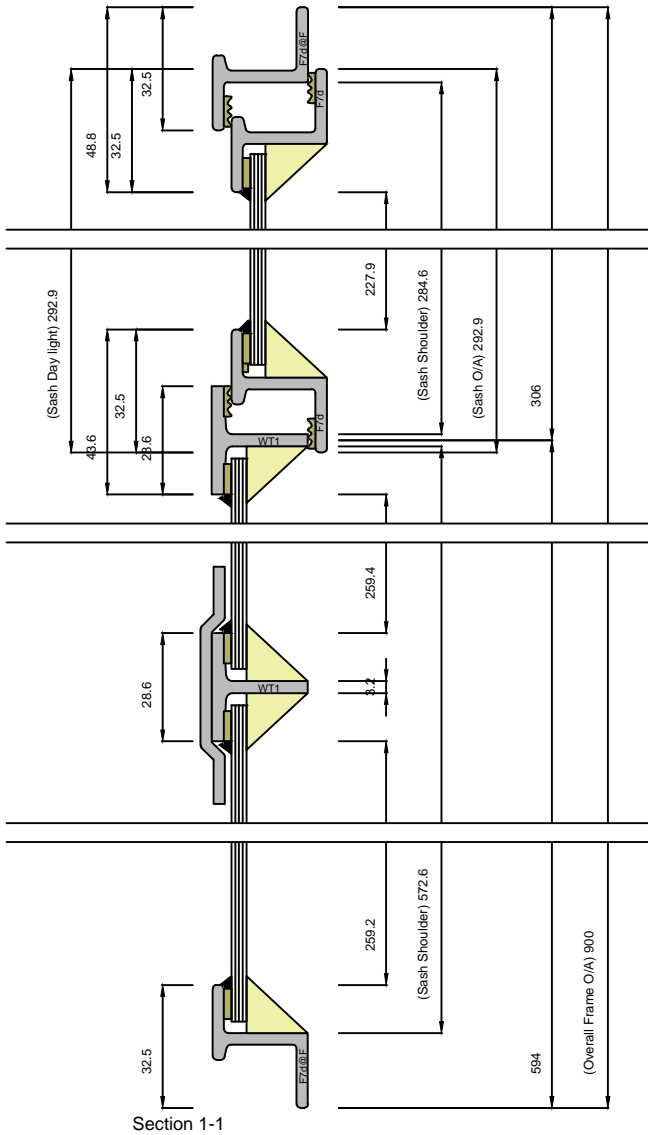

# SMW WINDOW CASEMENT NEXT TO TOP HUNG OVER FIXED LIGHT SECTIONS

TEE BARS ALSO AVAILABLE WITH FLUSH JOINT

 <p><b>CLEMENT</b> <i>creating light... beautifully</i></p>	<p>Copyright Reserved 2024, Clement Windows Group Ltd This product is protected by the provisions of the Copyright, Design &amp; Patents Act 1988</p>	DRAWING TITLE. <b>SMW TEE BAR &amp; MULLION</b>	DRAWING No. <b>A05</b>
	<p>EMAIL: <a href="mailto:info@clementwg.co.uk">info@clementwg.co.uk</a> WEBSITE: <a href="http://www.clementwindows.co.uk">www.clementwindows.co.uk</a> DETAILS SUBJECT TO CHANGE WITHOUT NOTICE</p>	<p>DATE: 03/05/24 SCALE @ A4: 1:2 &amp; 1:15</p>	CLIENT.