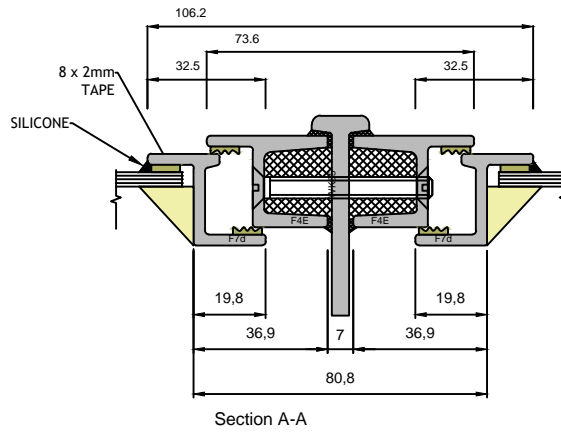

SMW COUPLING WINDOW SECTIONS

CLEMENT
creating light...beautifully

Copyright Reserved 2024,
Clement Windows Group Ltd
This product is protected by the provisions of the Copyright, Design & Patents Act 1988

EMAIL: info@clementwg.co.uk
WEBSITE: www.clementwindows.co.uk

DETAILS SUBJECT TO CHANGE WITHOUT NOTICE

DATE: 03/05/24

SCALE @ A4: 1:2 & 1:16

DRAWING TITLE:
SMW COUPLING DETAIL

CLIENT:

DRAWING No.

A06

REVISION:

A