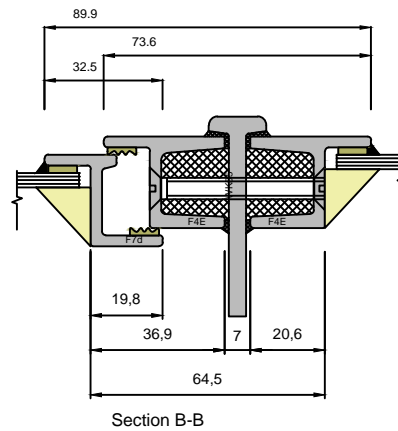

SMW COUPLING WINDOW SECTIONS

CLEMENT
creating light...beautifully

Copyright Reserved 2024,
Clement Windows Group Ltd
This product is protected by the provisions of the Copyright, Design & Patents Act 1988

EMAIL: info@clementwg.co.uk
WEBSITE: www.clementwindows.co.uk

DETAILS SUBJECT TO CHANGE WITHOUT NOTICE

DATE: 03/05/24

SCALE @ A4: 1:2 & 1:16

DRAWING TITLE:
SMW COUPLING DETAIL

CLIENT:

DRAWING No.

A06

REVISION:

A