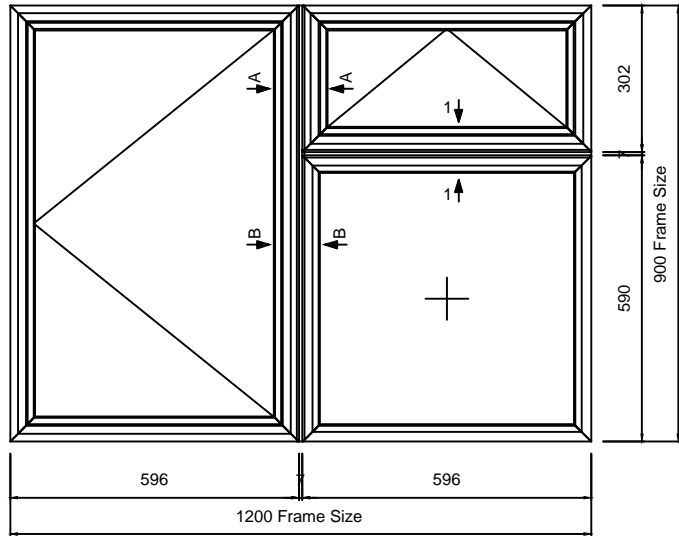

SMW COUPLING WINDOW SECTIONS

CLEMENT
creating light...beautifully

Copyright Reserved 2024,
Clement Windows Group Ltd
This product is protected by the provisions of the Copyright, Design & Patents Act 1988

EMAIL: info@clementwg.co.uk
WEBSITE: www.clementwindows.co.uk

DETAILS SUBJECT TO CHANGE WITHOUT NOTICE

DATE: 03/05/24

SCALE @ A4: 1:2 & 1:16

DRAWING TITLE:
SMW COUPLING DETAIL

CLIENT:

DRAWING No.

A06

REVISION:

A