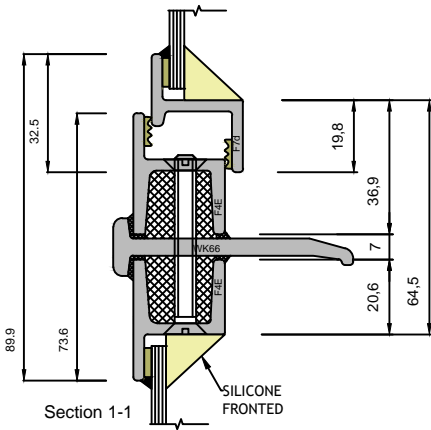

SMW COUPLING WINDOW SECTIONS

CLEMENT
creating light...beautifully

Copyright Reserved 2024,
Clement Windows Group Ltd
This product is protected by the provisions of the Copyright, Design & Patents Act 1988

EMAIL: info@clementwg.co.uk
WEBSITE: www.clementwindows.co.uk

DETAILS SUBJECT TO CHANGE WITHOUT NOTICE

DATE: 03/05/24

SCALE @ A4: 1:2 & 1:16

DRAWING TITLE:
SMW COUPLING DETAIL

CLIENT:

DRAWING No.

A06

REVISION:

A