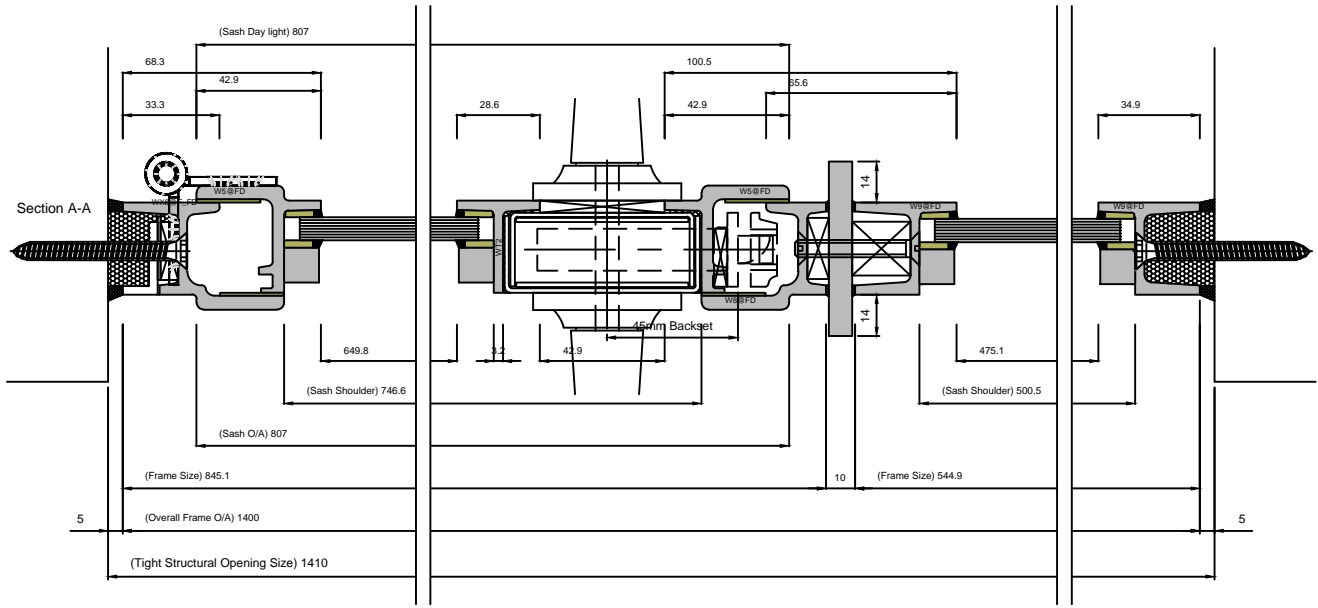

# W20 30 MIN FIRE RESISTANT SINGLE DOOR & SIDE LIGHT

	Copyright Reserved 2024, Clement Windows Group Ltd This product is protected by the provisions of the Copyright, Design & Patents Act 1988		DRAWING TITLE: <b>W20 FIRE DOOR</b>	DRAWING No. <b>W2024-01</b>
	EMAIL: info@clementwg.co.uk WEBSITE: www.clementwindows.co.uk DETAILS SUBJECT TO CHANGE WITHOUT NOTICE		DATE: 16/04/24 SCALE @ A4: 1:2.5 & 1:20	CLIENT: REVISION: <b>A</b>