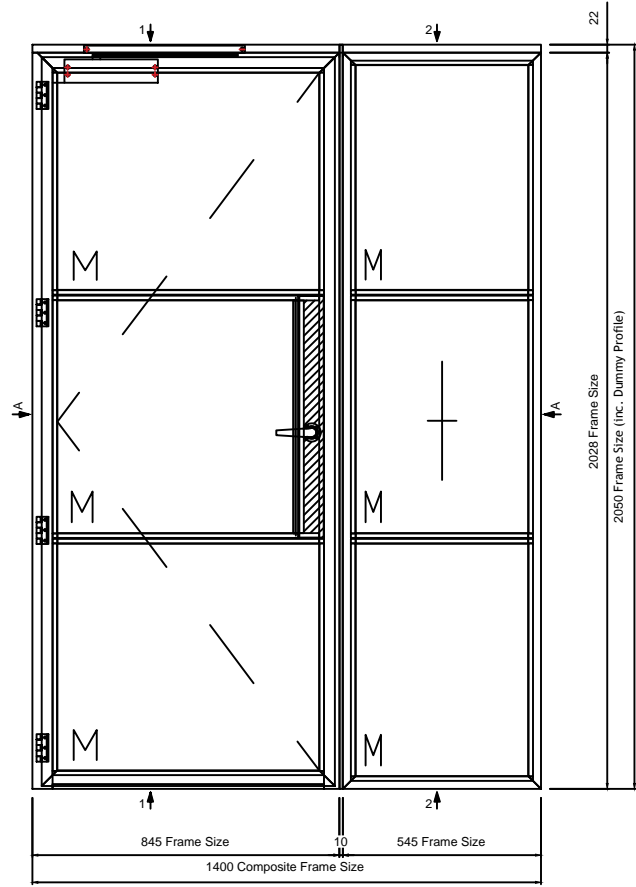

# W20 30 MIN FIRE RESISTANT SINGLE DOOR & SIDE LIGHT

	Copyright Reserved 2024, Clement Windows Group Ltd This product is protected by the provisions of the Copyright, Design & Patents Act 1988		DRAWING TITLE: <b>W20 FIRE DOOR</b>	DRAWING No. <b>W2024-01</b>
	EMAIL: info@clementwg.co.uk WEBSITE: www.clementwindows.co.uk DETAILS SUBJECT TO CHANGE WITHOUT NOTICE		DATE: 16/04/24 SCALE @ A4: 1:2.5 & 1:20	CLIENT: REVISION: <b>A</b>