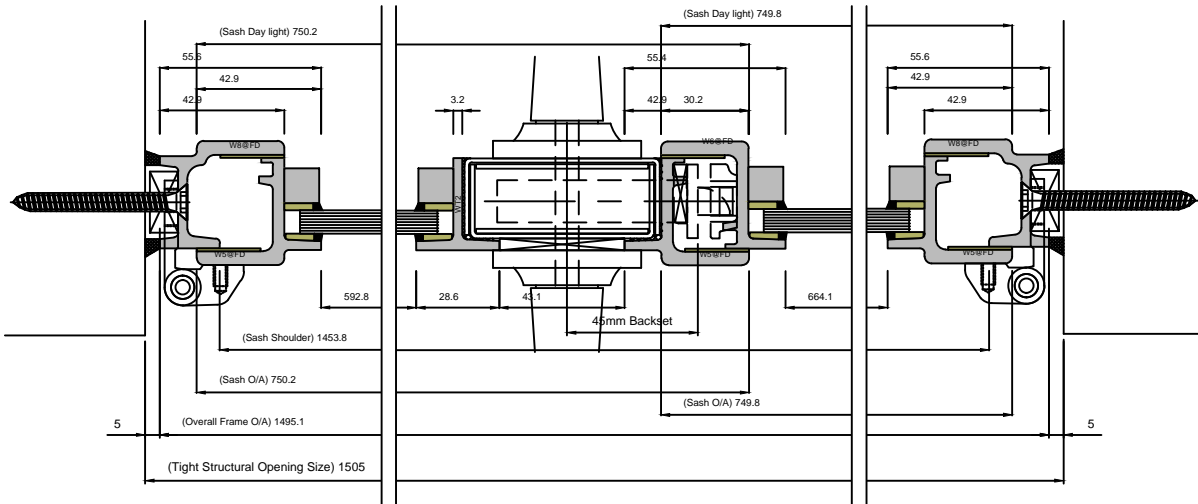

# W20 30 MIN FIRE RESISTANT DOUBLE DOOR

Note: Requires Building Control Approval

	Copyright Reserved 2024, Clement Windows Group Ltd This product is protected by the provisions of the Copyright, Design & Patents Act 1988	DRAWING TITLE: <b>W20 FIRE DOUBLE DOOR</b>	DRAWING No. <b>W2025</b>
	EMAIL: info@clementwg.co.uk WEBSITE: www.clementwindows.co.uk DETAILS SUBJECT TO CHANGE WITHOUT NOTICE	DATE: 16/04/24 SCALE @ A4: 1:2.5 & 1:20	CLIENT: