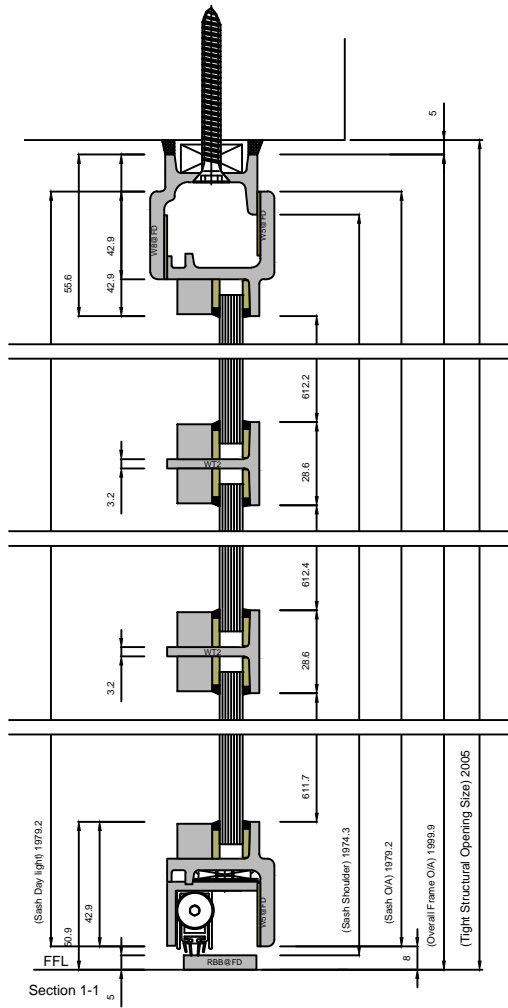

# W20 30 MIN FIRE RESISTANT DOUBLE DOOR

Note: Requires Building Control Approval

	Copyright Reserved 2024, Clement Windows Group Ltd This product is protected by the provisions of the Copyright, Design & Patents Act 1988	DRAWING TITLE: <b>W20 FIRE DOUBLE DOOR</b>	DRAWING No. <b>W2025</b>
	EMAIL: info@clementwg.co.uk WEBSITE: www.clementwindows.co.uk DETAILS SUBJECT TO CHANGE WITHOUT NOTICE	DATE: 16/04/24 SCALE @ A4: 1:2.5 & 1:20	CLIENT: