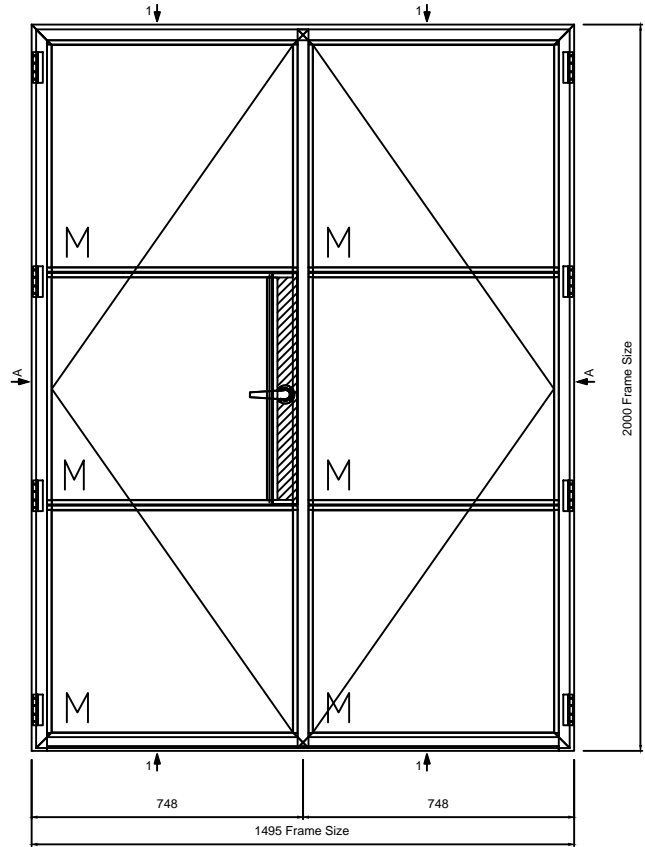

# W20 30 MIN FIRE RESISTANT DOUBLE DOOR

Note: Requires Building Control Approval

	Copyright Reserved 2024, Clement Windows Group Ltd This product is protected by the provisions of the Copyright, Design & Patents Act 1988	DRAWING TITLE: <b>W20 FIRE DOUBLE DOOR</b>	DRAWING No. <b>W2025</b>
	EMAIL: info@clementwg.co.uk WEBSITE: www.clementwindows.co.uk DETAILS SUBJECT TO CHANGE WITHOUT NOTICE	DATE: 16/04/24 SCALE @ A4: 1:2.5 & 1:20	CLIENT: