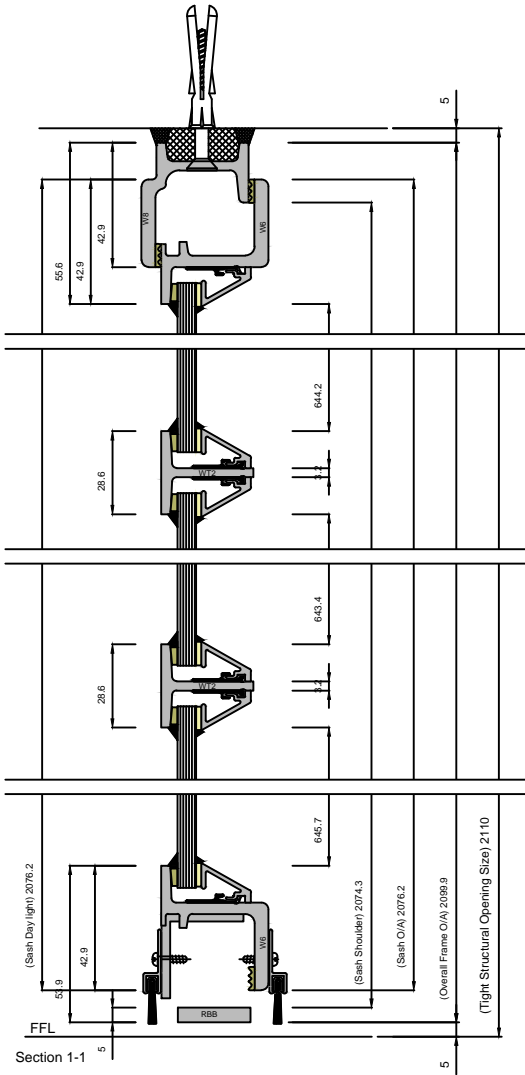

# W20 INTERNAL SINGLE DOOR

**CLEMENT**  
*creating light... beautifully*

Copyright Reserved 2024,  
Clement Windows Group Ltd  
This product is protected by the provisions of the Copyright, Design & Patents Act 1988

EMAIL: [info@clementwg.co.uk](mailto:info@clementwg.co.uk)  
WEBSITE: [www.clementwindows.co.uk](http://www.clementwindows.co.uk)

DETAILS SUBJECT TO CHANGE WITHOUT NOTICE

DATE: 16/04/24

SCALE @ A4: 1:2.5 & 1:20

DRAWING TITLE:  
**W20 INTERNAL SINGLE DOOR**

CLIENT:

DRAWING No.  
**W2023**

REVISION:

**A**