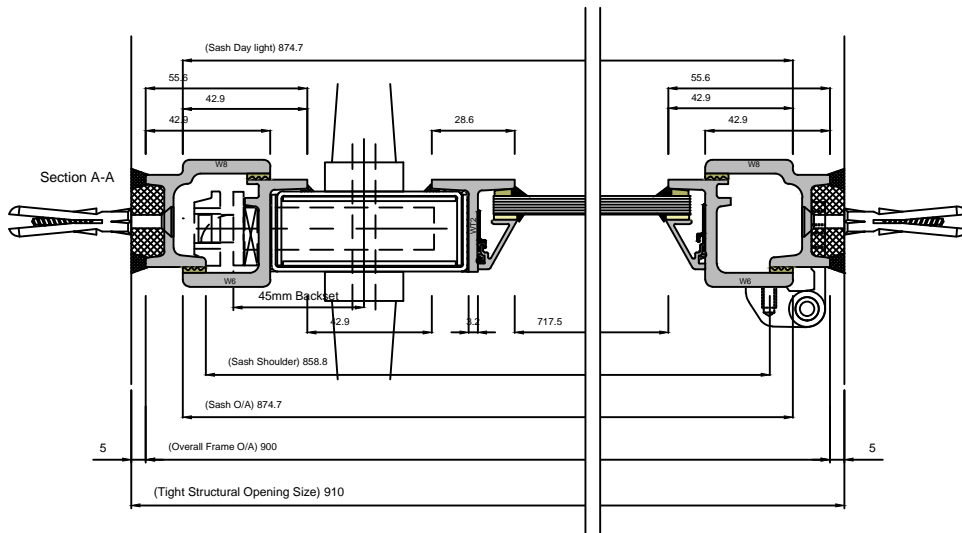

# W20 INTERNAL SINGLE DOOR

**CLEMENT**  
*creating light... beautifully*

Copyright Reserved 2024,  
Clement Windows Group Ltd  
This product is protected by the provisions of the Copyright, Design & Patents Act 1988

DRAWING TITLE:  
**W20 INTERNAL SINGLE DOOR**

CLIENT:

DRAWING No.  
**W2023**

REVISION:

**A**