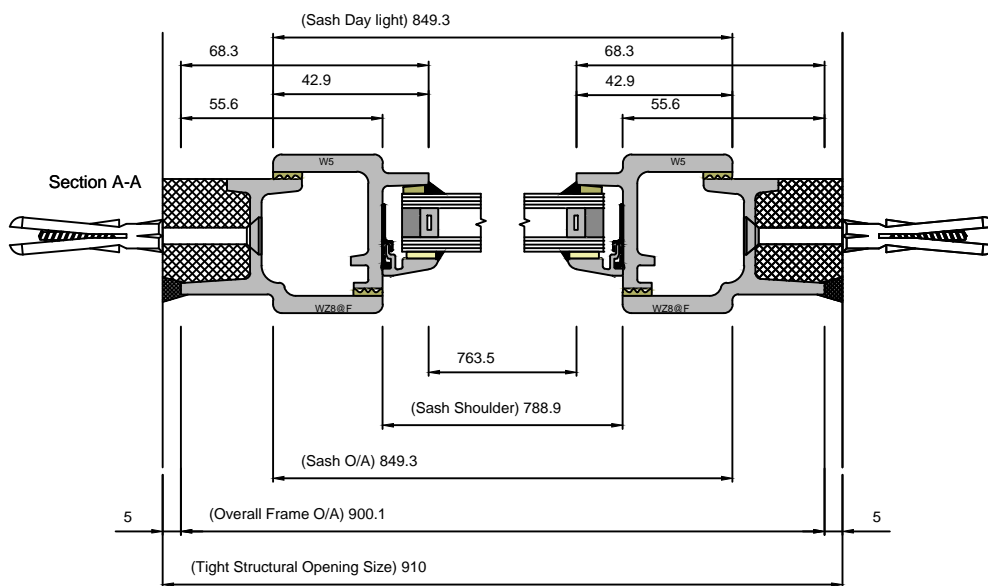

# W20 LONG LEG BOTTOM HUNG WINDOW CASEMENT SECTIONS

DOUBLE GLAZED UNIT SIZE = 16mm

**CLEMENT**  
*creating light... beautifully*

Copyright Reserved 2024,  
Clement Windows Group Ltd  
This product is protected by the provisions of the Copyright, Design & Patents Act 1988

DRAWING TITLE:  
W20 LL BOTTOM HUNG

CLIENT:

DRAWING No.

W207

REVISION:

A