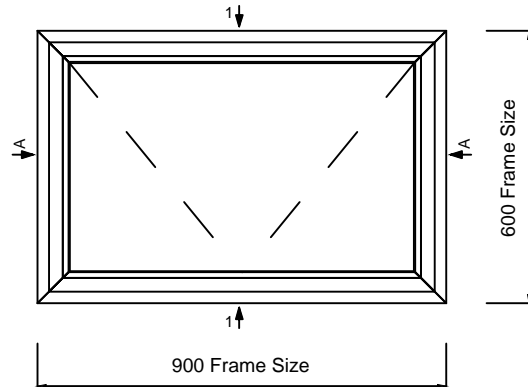

# W20 LONG LEG BOTTOM HUNG WINDOW CASEMENT SECTIONS

DOUBLE GLAZED UNIT SIZE = 16mm

**CLEMENT**  
*creating light... beautifully*

Copyright Reserved 2024,  
Clement Windows Group Ltd  
This product is protected by the provisions of the Copyright, Design & Patents Act 1988