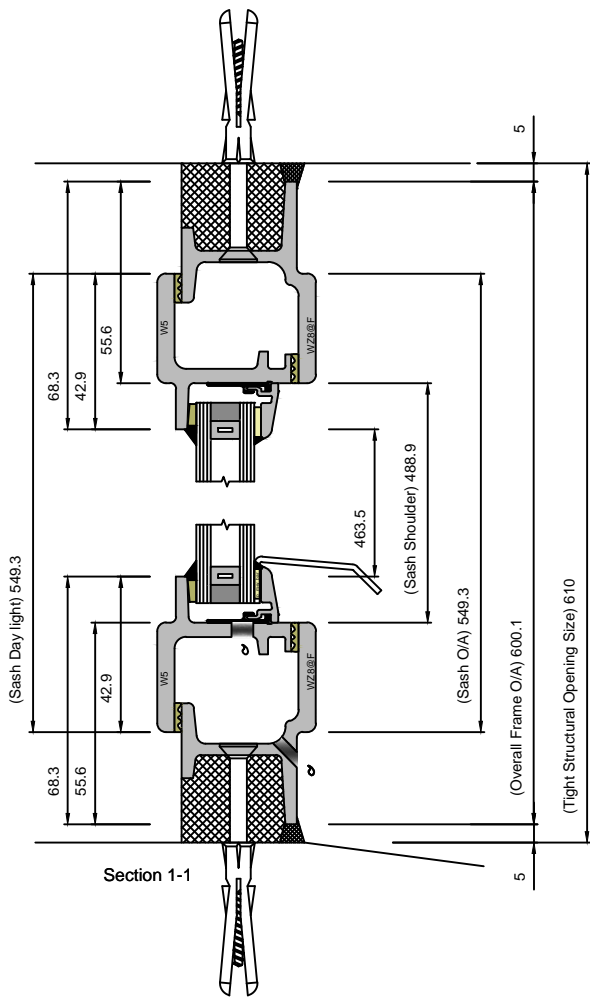

# W20 LONG LEG BOTTOM HUNG WINDOW CASEMENT SECTIONS

DOUBLE GLAZED UNIT SIZE = 16mm

**CLEMENT**  
*creating light... beautifully*

Copyright Reserved 2024,  
Clement Windows Group Ltd  
This product is protected by the provisions of the Copyright, Design & Patents Act 1988

EMAIL: [info@clementwg.co.uk](mailto:info@clementwg.co.uk)  
WEBSITE: [www.clementwindows.co.uk](http://www.clementwindows.co.uk)

DETAILS SUBJECT TO CHANGE WITHOUT NOTICE

DATE: 16/04/24

SCALE @ A4: 1:2 & 1:16

DRAWING TITLE:  
W20 LL BOTTOM HUNG

CLIENT:

DRAWING No.

W207

REVISION:

A