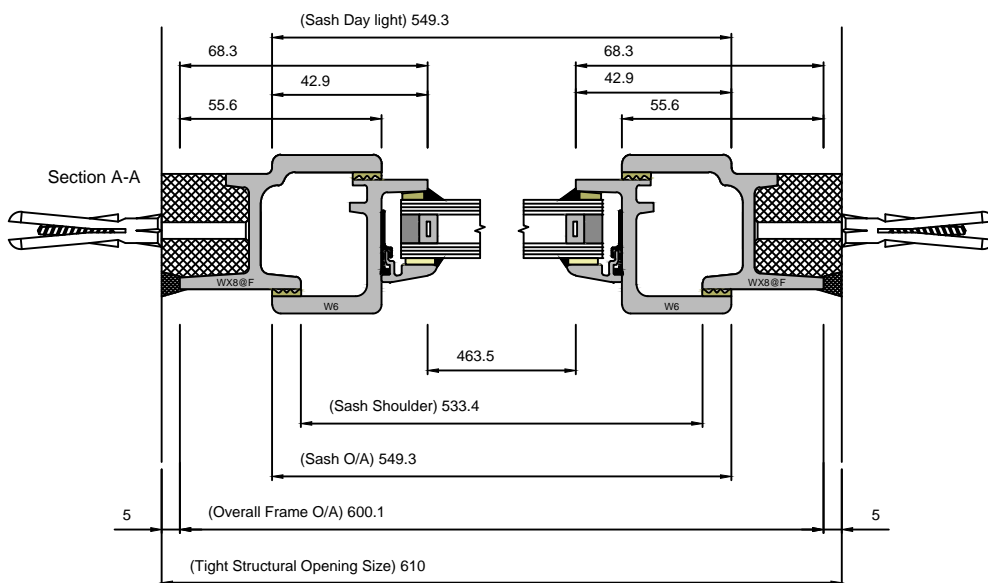

W20 LONG LEG WINDOW CASEMENT SECTIONS

DOUBLE GLAZED UNIT SIZE = 16mm

WINDOW DEPTH = 43mm

	Copyright Reserved 2024, Clement Windows Group Ltd This product is protected by the provisions of the Copyright, Design & Patents Act 1988		DRAWING TITLE W20 LL CASEMENT	DRAWING No. W201
	EMAIL: info@clementwg.co.uk WEBSITE: www.clementwindows.co.uk DETAILS SUBJECT TO CHANGE WITHOUT NOTICE		DATE: 16/04/24 SCALE @ A4: 1:2 & 1:10	CLIENT: REVISION: A