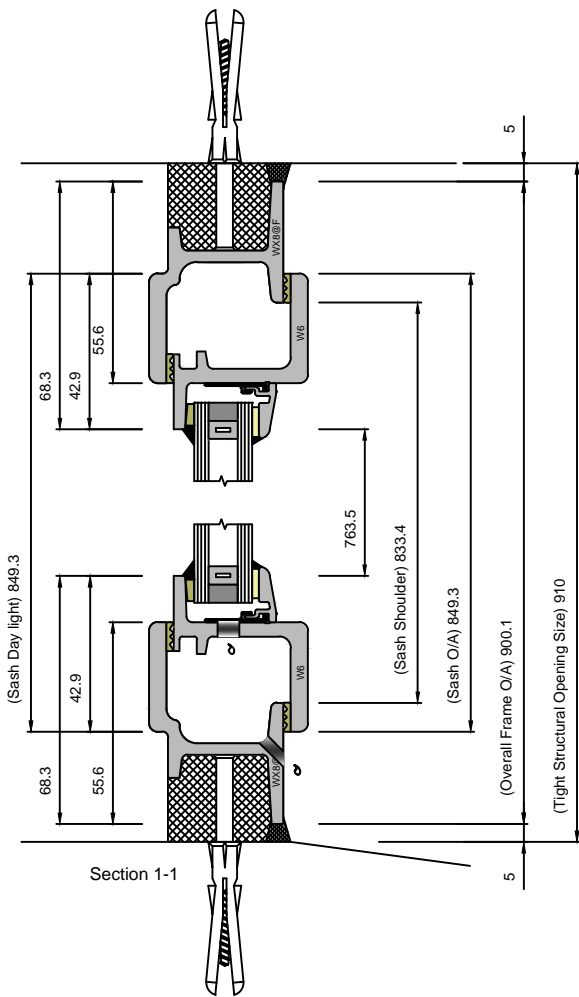

W20 LONG LEG WINDOW CASEMENT SECTIONS

DOUBLE GLAZED UNIT SIZE = 16mm

WINDOW DEPTH = 43mm

	Copyright Reserved 2024, Clement Windows Group Ltd This product is protected by the provisions of the Copyright, Design & Patents Act 1988		DRAWING TITLE W20 LL CASEMENT	DRAWING No. W201
	EMAIL: info@clementwg.co.uk WEBSITE: www.clementwindows.co.uk DETAILS SUBJECT TO CHANGE WITHOUT NOTICE		DATE: 16/04/24 SCALE @ A4: 1:2 & 1:10	CLIENT: REVISION: A