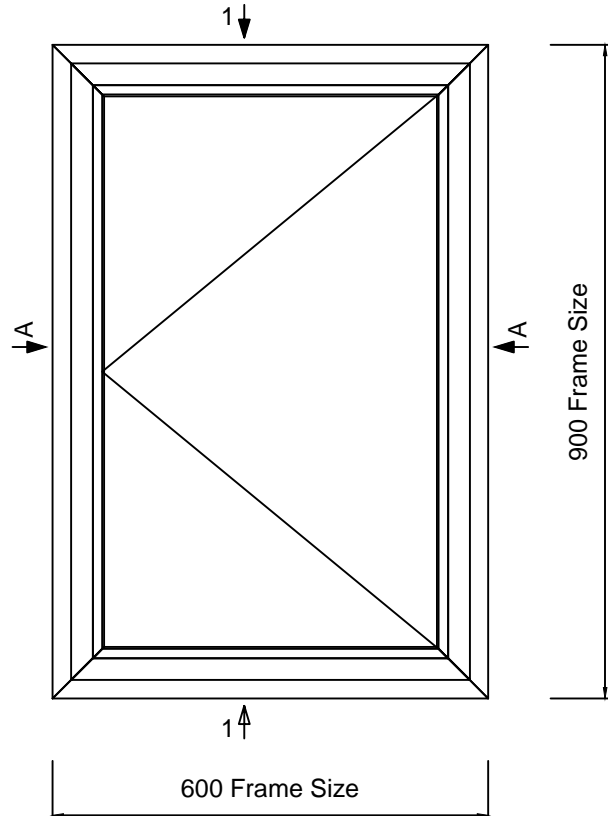

W20 LONG LEG WINDOW CASEMENT SECTIONS

DOUBLE GLAZED UNIT SIZE = 16mm

WINDOW DEPTH = 43mm

	Copyright Reserved 2024, Clement Windows Group Ltd This product is protected by the provisions of the Copyright, Design & Patents Act 1988		DRAWING TITLE W20 LL CASEMENT	DRAWING No. W201
	EMAIL: info@clementwg.co.uk WEBSITE: www.clementwindows.co.uk DETAILS SUBJECT TO CHANGE WITHOUT NOTICE		DATE: 16/04/24 SCALE @ A4: 1:2 & 1:10	CLIENT: REVISION: A