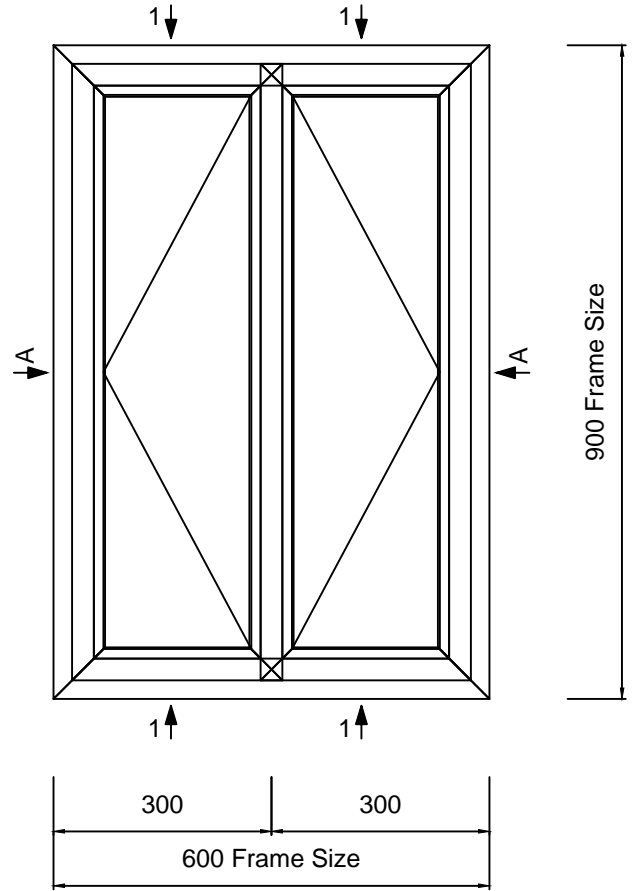

W20 LONG LEG WINDOW CASEMENT SECTIONS

DOUBLE GLAZED UNIT SIZE = 16mm
WINDOW DEPTH = 44mm

	Copyright Reserved 2024, Clement Windows Group Ltd This product is protected by the provisions of the Copyright, Design & Patents Act 1988	DRAWING TITLE: W20 LL FOLDER CASEMENT	DRAWING No. W2011
	EMAIL: info@clementwg.co.uk WEBSITE: www.clementwindows.co.uk DETAILS SUBJECT TO CHANGE WITHOUT NOTICE	DATE: 16/04/24 SCALE @ A4: 1:2 & 1:10	CLIENT: