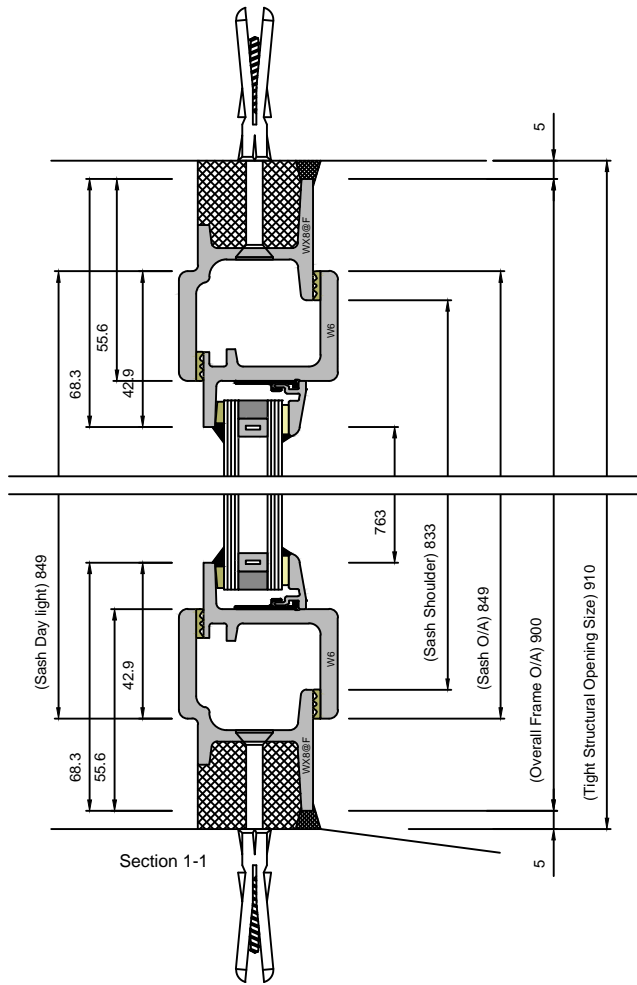

W20 LONG LEG WINDOW CASEMENT SECTIONS

DOUBLE GLAZED UNIT SIZE = 16mm
WINDOW DEPTH = 44mm

	Copyright Reserved 2024, Clement Windows Group Ltd This product is protected by the provisions of the Copyright, Design & Patents Act 1988	DRAWING TITLE: W20 LL FOLDER CASEMENT	DRAWING No. W2011
	EMAIL: info@clementwg.co.uk WEBSITE: www.clementwindows.co.uk DETAILS SUBJECT TO CHANGE WITHOUT NOTICE	DATE: 16/04/24 SCALE @ A4: 1:2 & 1:10	CLIENT: