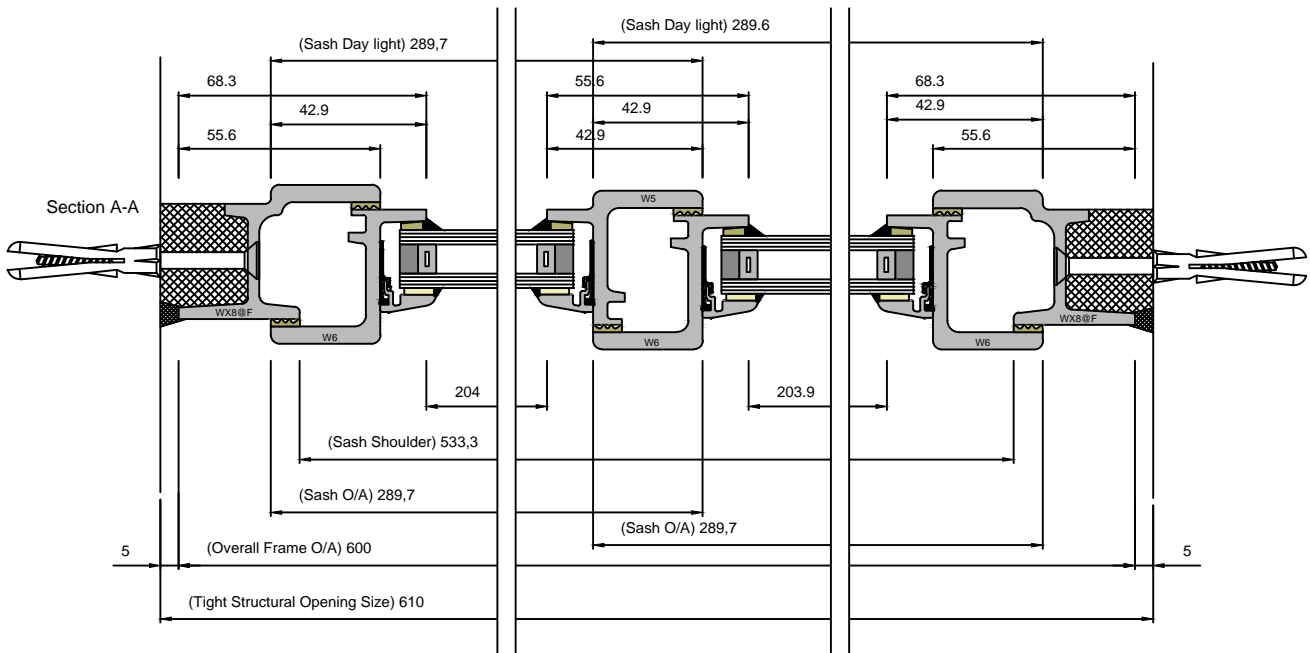

W20 LONG LEG WINDOW CASEMENT SECTIONS

DOUBLE GLAZED UNIT SIZE = 16mm
WINDOW DEPTH = 44mm

	Copyright Reserved 2024, Clement Windows Group Ltd This product is protected by the provisions of the Copyright, Design & Patents Act 1988	DRAWING TITLE: W20 LL FOLDER CASEMENT	DRAWING No. W2011
	EMAIL: info@clementwg.co.uk WEBSITE: www.clementwindows.co.uk DETAILS SUBJECT TO CHANGE WITHOUT NOTICE	DATE: 16/04/24 SCALE @ A4: 1:2 & 1:10	CLIENT: