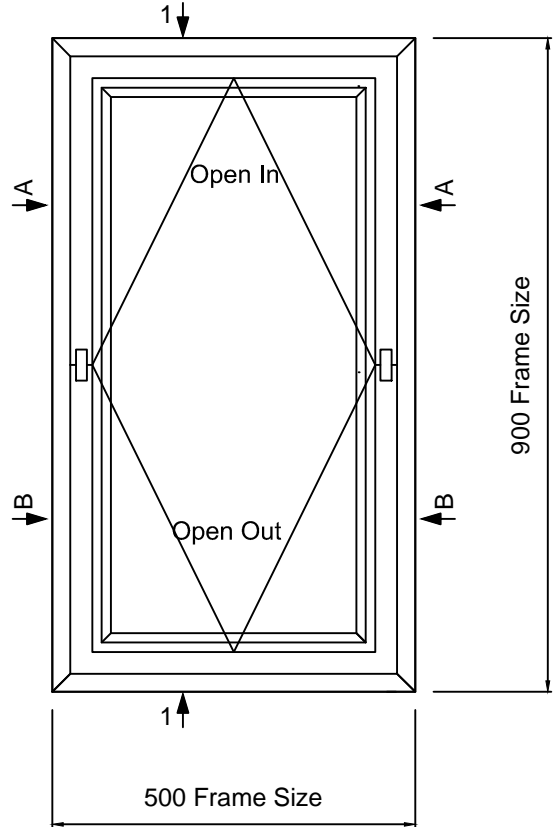

W20 LONG LEG WINDOW CASEMENT SECTIONS

DOUBLE GLAZED UNIT SIZE = 16mm
WINDOW DEPTH = 44mm

	Copyright Reserved 2024, Clement Windows Group Ltd This product is protected by the provisions of the Copyright, Design & Patents Act 1988	DRAWING TITLE: W20 LL Horizontal Pivot	DRAWING No. W209-1
	EMAIL: info@clementwg.co.uk WEBSITE: www.clementwindows.co.uk DETAILS SUBJECT TO CHANGE WITHOUT NOTICE	DATE: 16/04/24 SCALE @ A4: 1:2 & 1:10	CLIENT: