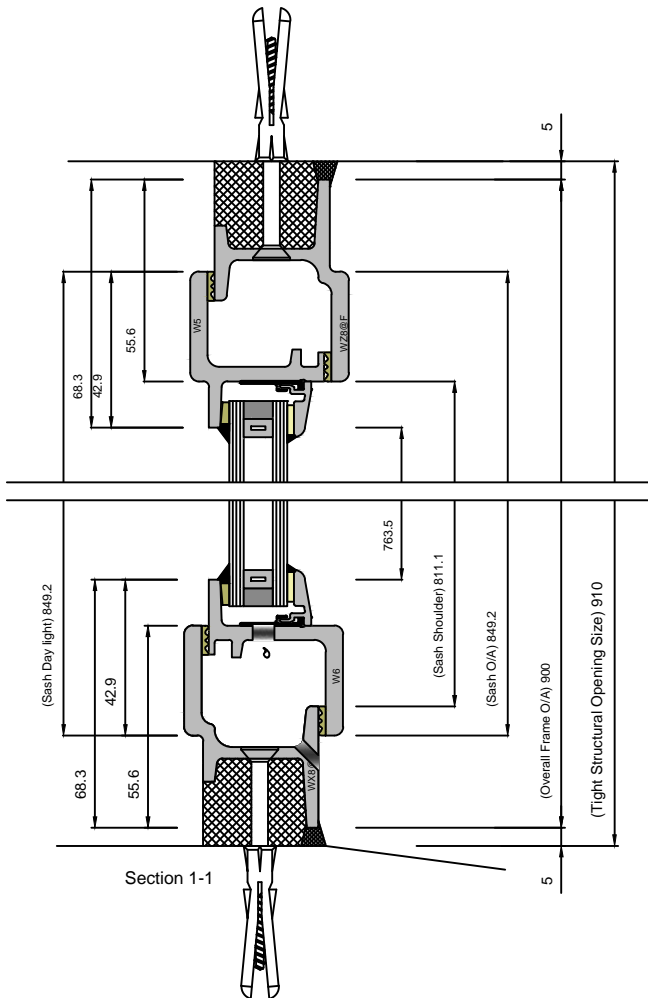

W20 LONG LEG WINDOW CASEMENT SECTIONS

DOUBLE GLAZED UNIT SIZE = 16mm
WINDOW DEPTH = 44mm

	Copyright Reserved 2024, Clement Windows Group Ltd This product is protected by the provisions of the Copyright, Design & Patents Act 1988	DRAWING TITLE: W20 LL Horizontal Pivot	DRAWING No. W209-1
	EMAIL: info@clementwg.co.uk WEBSITE: www.clementwindows.co.uk DETAILS SUBJECT TO CHANGE WITHOUT NOTICE	DATE: 16/04/24 SCALE @ A4: 1:2 & 1:10	CLIENT: