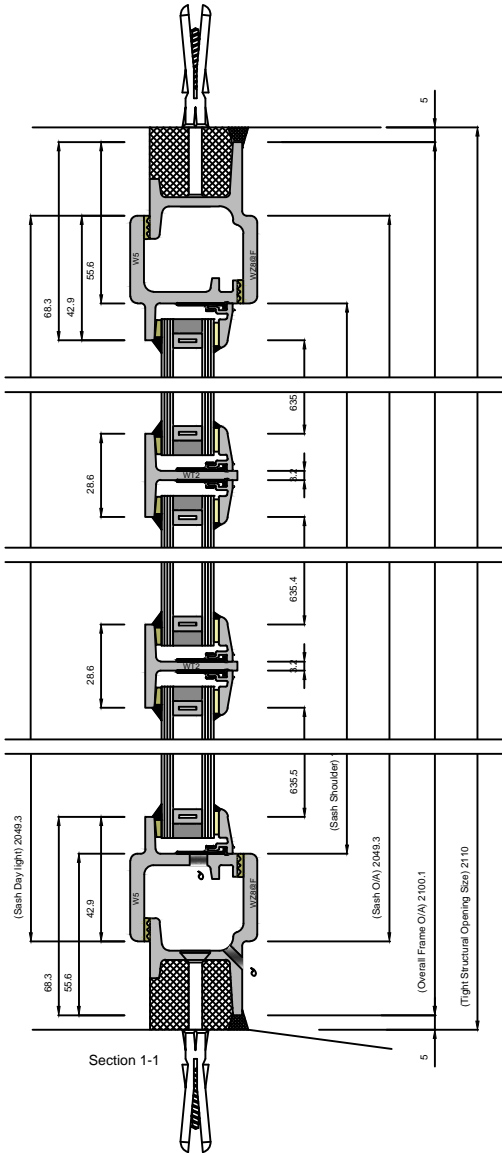

W20 SINGLEPOINT LOCKING OPEN IN DOUBLE DOOR (LONG LEG)

	Copyright Reserved 2024, Clement Windows Group Ltd This product is protected by the provisions of the Copyright, Design & Patents Act 1988	DRAWING TITLE: W20 OPEN IN DOUBLE DOOR	DRAWING No. W2014
	EMAIL: info@clementwg.co.uk WEBSITE: www.clementwindows.co.uk DETAILS SUBJECT TO CHANGE WITHOUT NOTICE	DATE: 16/04/24 SCALE @ A4: 1:2.5 & 1:20	CLIENT: .