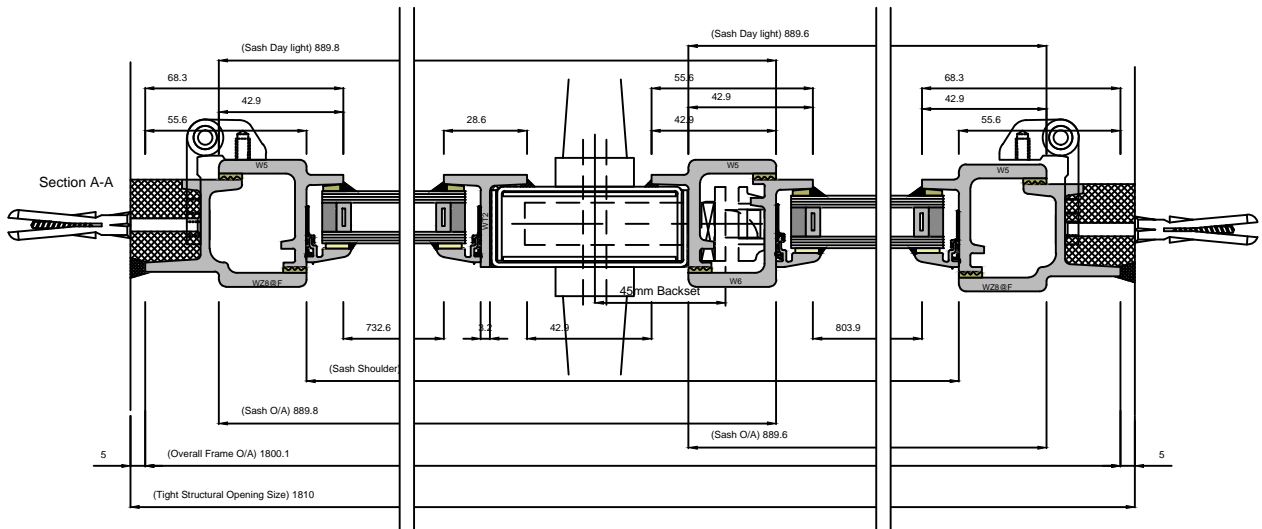

W20 SINGLEPOINT LOCKING OPEN IN DOUBLE DOOR (LONG LEG)

	Copyright Reserved 2024, Clement Windows Group Ltd This product is protected by the provisions of the Copyright, Design & Patents Act 1988	DRAWING TITLE: W20 OPEN IN DOUBLE DOOR	DRAWING No. W2014
	EMAIL: info@clementwg.co.uk WEBSITE: www.clementwindows.co.uk DETAILS SUBJECT TO CHANGE WITHOUT NOTICE	DATE: 16/04/24 SCALE @ A4: 1:2.5 & 1:20	CLIENT: .