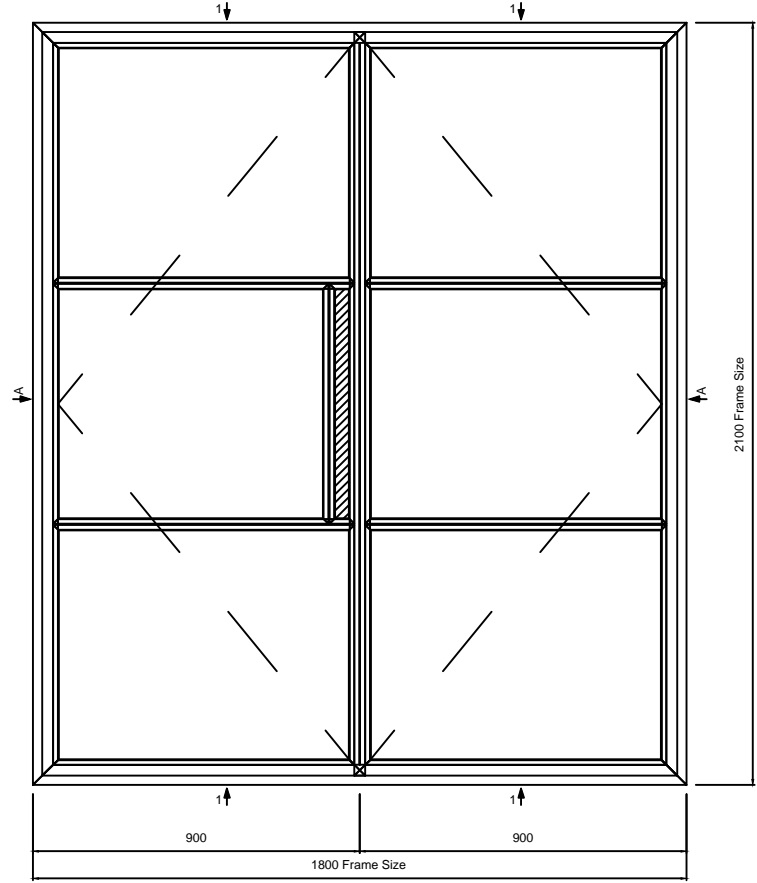

W20 SINGLEPOINT LOCKING OPEN IN DOUBLE DOOR (LONG LEG)

	Copyright Reserved 2024, Clement Windows Group Ltd This product is protected by the provisions of the Copyright, Design & Patents Act 1988	DRAWING TITLE: W20 OPEN IN DOUBLE DOOR	DRAWING No. W2014
	EMAIL: info@clementwg.co.uk WEBSITE: www.clementwindows.co.uk DETAILS SUBJECT TO CHANGE WITHOUT NOTICE	DATE: 16/04/24 SCALE @ A4: 1:2.5 & 1:20	CLIENT: .