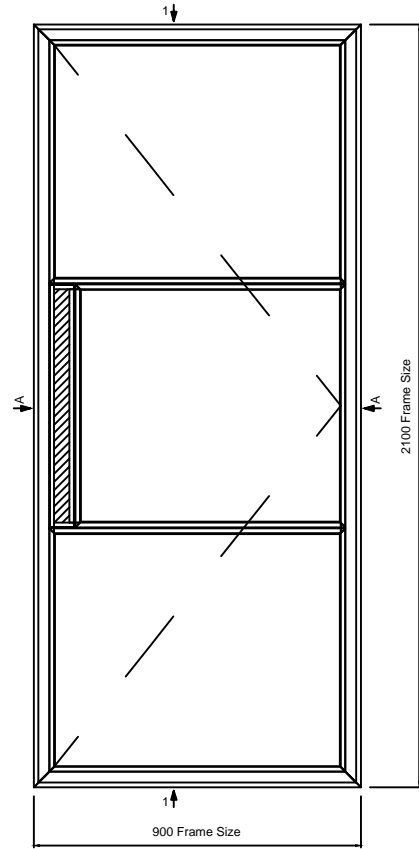

W20 SINGLEPOINT LOCKING OPEN IN SINGLE DOOR (EQUAL LEG)

Copyright Reserved 2024,
Clement Windows Group Ltd
This product is protected by the provisions of the Copyright, Design & Patents Act 1988

EMAIL: info@clementwg.co.uk
WEBSITE: www.clementwindows.co.uk

DATE: 16/04/24
SCALE @ A4: 1:2.5 & 1:20

DETAILS SUBJECT TO CHANGE WITHOUT NOTICE

DRAWING TITLE:
W20 OPEN IN SINGLE DOOR

CLIENT:

DRAWING No.
W2019

REVISION:
A