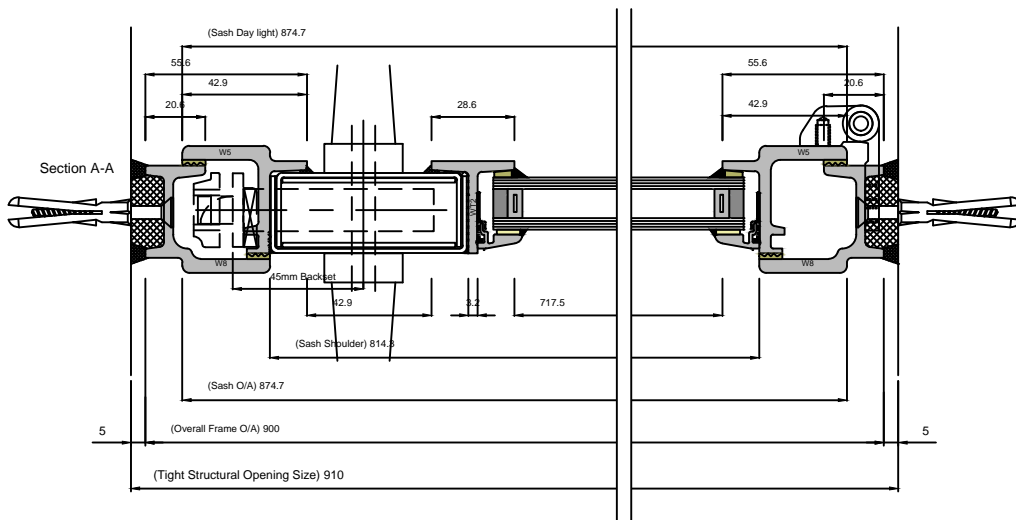

W20 SINGLEPOINT LOCKING OPEN IN SINGLE DOOR (EQUAL LEG)

Copyright Reserved 2024,
Clement Windows Group Ltd
This product is protected by the provisions of the Copyright, Design & Patents Act 1988

EMAIL: info@clementwg.co.uk
WEBSITE: www.clementwindows.co.uk

DATE: 16/04/24
SCALE @ A4: 1:2.5 & 1:20

DETAILS SUBJECT TO CHANGE WITHOUT NOTICE

DRAWING TITLE:
W20 OPEN IN SINGLE DOOR

CLIENT:

DRAWING No.
W2019

REVISION:
A