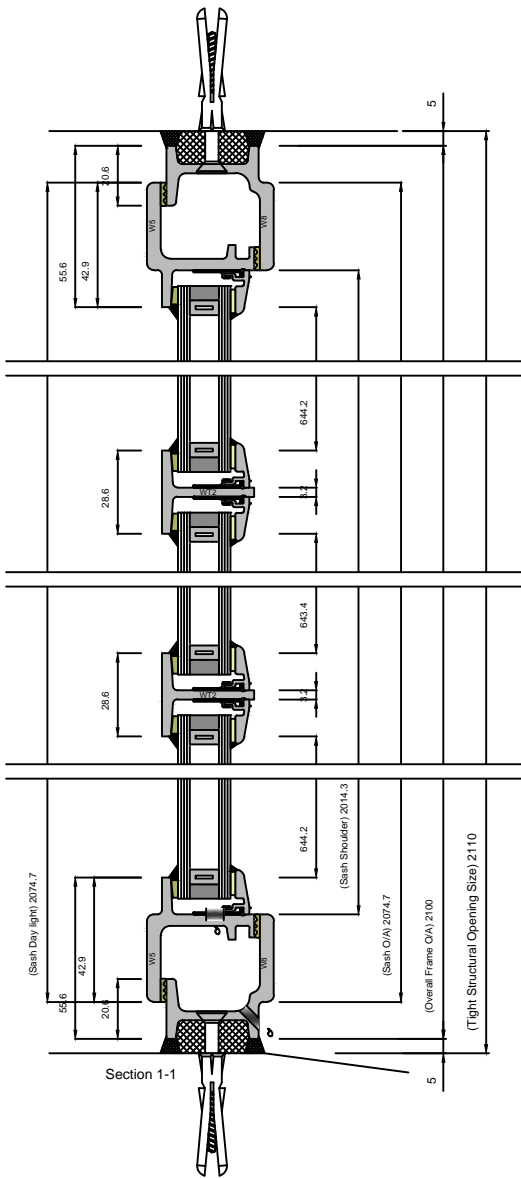

W20 SINGLEPOINT LOCKING OPEN IN SINGLE DOOR (EQUAL LEG)

Copyright Reserved 2024,
Clement Windows Group Ltd
This product is protected by the provisions of the Copyright, Design & Patents Act 1988

EMAIL: info@clementwg.co.uk
WEBSITE: www.clementwindows.co.uk

DATE: 16/04/24
SCALE @ A4: 1:2.5 & 1:20

DETAILS SUBJECT TO CHANGE WITHOUT NOTICE

DRAWING TITLE:
W20 OPEN IN SINGLE DOOR

CLIENT:

DRAWING No.
W2019

REVISION:
A