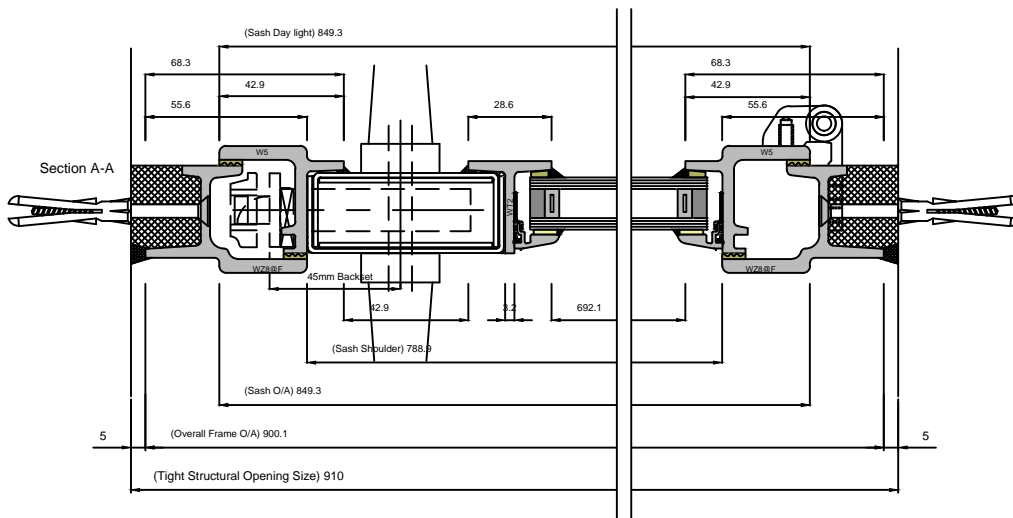

W20 SINGLEPOINT LOCKING OPEN IN SINGLE DOOR (LONG LEG)

CLEMENT
creating light... beautifully

Copyright Reserved 2024,
Clement Windows Group Ltd
This product is protected by the provisions of the Copyright, Design & Patents Act 1988

EMAIL: info@clementwg.co.uk
WEBSITE: www.clementwindows.co.uk

DETAILS SUBJECT TO CHANGE WITHOUT NOTICE

DATE: 16/04/24

SCALE @ A4: 1:2.5 & 1:20

DRAWING TITLE:
W20 OPEN IN SINGLE DOOR

CLIENT:

DRAWING No.

W2018