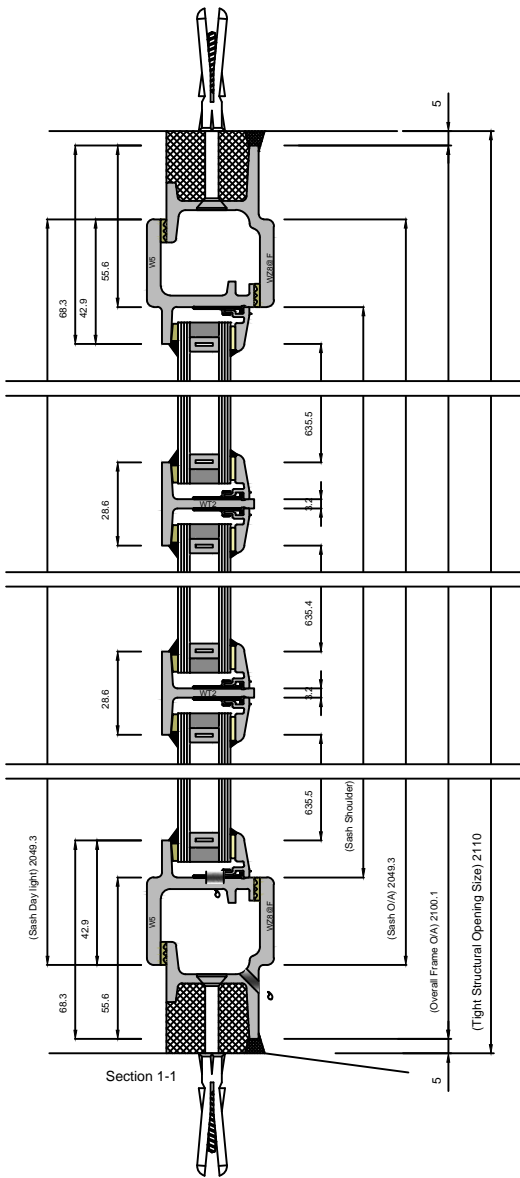

W20 SINGLEPOINT LOCKING OPEN IN SINGLE DOOR (LONG LEG)

CLEMENT
creating light... beautifully

Copyright Reserved 2024,
Clement Windows Group Ltd
This product is protected by the provisions of the Copyright, Design & Patents Act 1988

EMAIL: info@clementwg.co.uk
WEBSITE: www.clementwindows.co.uk

DETAILS SUBJECT TO CHANGE WITHOUT NOTICE

DATE: 16/04/24

SCALE @ A4: 1:2.5 & 1:20

DRAWING TITLE:
W20 OPEN IN SINGLE DOOR

CLIENT:

DRAWING No.

W2018