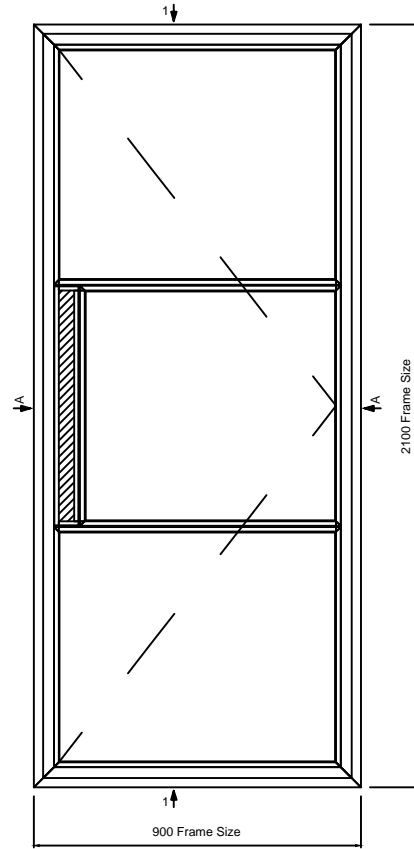

W20 SINGLEPOINT LOCKING OPEN IN SINGLE DOOR (LONG LEG)

CLEMENT
creating light... beautifully

Copyright Reserved 2024,
Clement Windows Group Ltd
This product is protected by the provisions of the Copyright, Design & Patents Act 1988

EMAIL: info@clementwg.co.uk
WEBSITE: www.clementwindows.co.uk

DETAILS SUBJECT TO CHANGE WITHOUT NOTICE

DATE: 16/04/24

SCALE @ A4: 1:2.5 & 1:20

DRAWING TITLE:
W20 OPEN IN SINGLE DOOR

CLIENT:

DRAWING No.

W2018