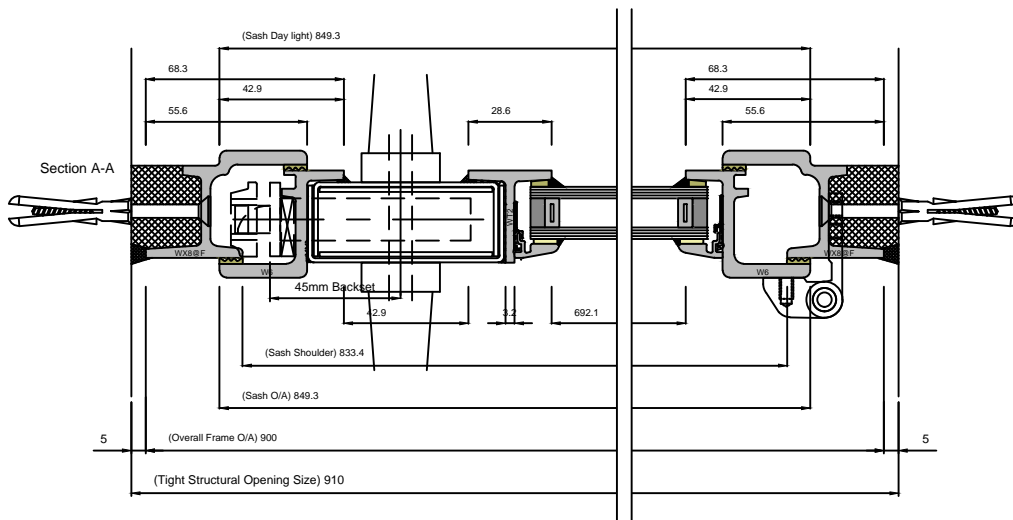

W20 SINGLEPOINT LOCKING OPEN OUT SINGLE DOOR (LONG LEG)

	Copyright Reserved 2024, Clement Windows Group Ltd This product is protected by the provisions of the Copyright, Design & Patents Act 1988	DRAWING TITLE: W20 OPEN OUT SINGLE DOOR	DRAWING No. W2016
	EMAIL: info@clementwg.co.uk WEBSITE: www.clementwindows.co.uk DETAILS SUBJECT TO CHANGE WITHOUT NOTICE	DATE: 16/04/24 SCALE @ A4: 1:2.5 & 1:20	CLIENT: