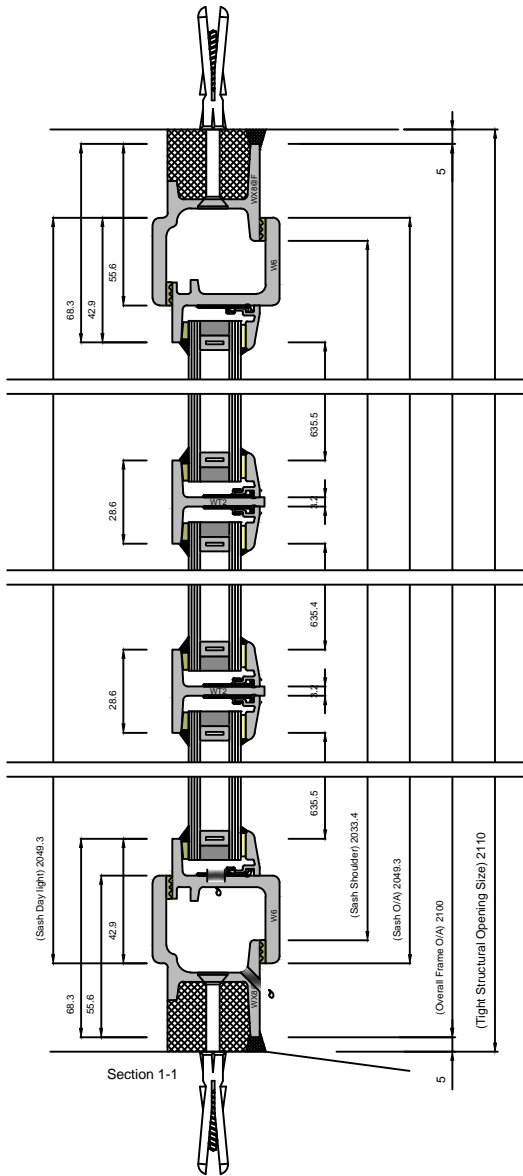

W20 SINGLEPOINT LOCKING OPEN OUT SINGLE DOOR (LONG LEG)

	Copyright Reserved 2024, Clement Windows Group Ltd This product is protected by the provisions of the Copyright, Design & Patents Act 1988	DRAWING TITLE: W20 OPEN OUT SINGLE DOOR	DRAWING No. W2016
	EMAIL: info@clementwg.co.uk WEBSITE: www.clementwindows.co.uk DETAILS SUBJECT TO CHANGE WITHOUT NOTICE	DATE: 16/04/24 SCALE @ A4: 1:2.5 & 1:20	CLIENT: