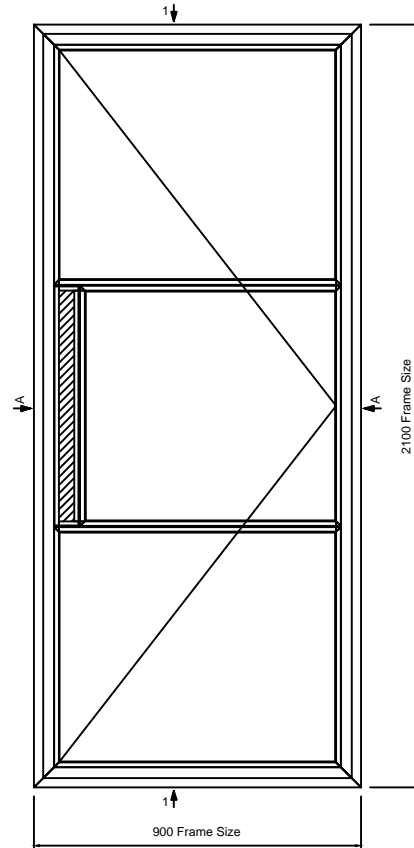

W20 SINGLEPOINT LOCKING OPEN OUT SINGLE DOOR (LONG LEG)

	Copyright Reserved 2024, Clement Windows Group Ltd This product is protected by the provisions of the Copyright, Design & Patents Act 1988	DRAWING TITLE: W20 OPEN OUT SINGLE DOOR	DRAWING No. W2016
	EMAIL: info@clementwg.co.uk WEBSITE: www.clementwindows.co.uk DETAILS SUBJECT TO CHANGE WITHOUT NOTICE	DATE: 16/04/24 SCALE @ A4: 1:2.5 & 1:20	CLIENT: