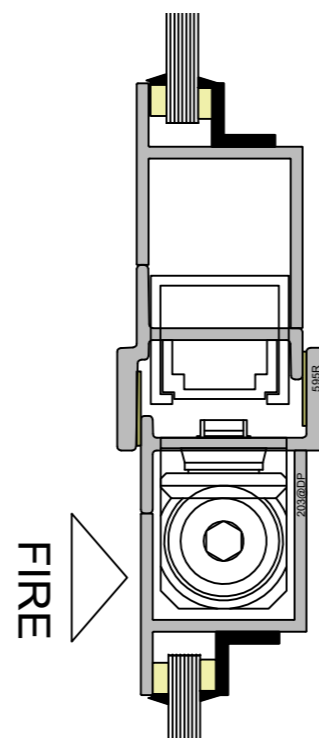

# W40-F03 FIRE RATED DOUBLE DOOR & FAN LIGHT

Alternative head detail with concealed door closer

**CLEMENT**  
creating light...beautifully

Copyright Reserved 2026,  
CLEMENT WINDOWS GROUP LTD  
This product is protected by the provisions of the Copyright, Design & Patents Act 1988  
EMAIL: info@clementwg.co.uk  
WEBSITE: www.clementwindows.co.uk  
DETAILS SUBJECT TO CHANGE WITHOUT NOTICE

DATE: JULY 2026  
SCALE: 1:20 & 1:2

DRAWING TITLE:  
W40-F03 FIRE RATED DOUBLE DOOR & FAN LIGHT

30 MIN FIRE RESISTANT & 60 MINUTES FIRE RESISTANCE WHEN GLAZED WITH 14.4mm PYROGUARD

DRAWING No.  
W40-F03

REVISION:  
A