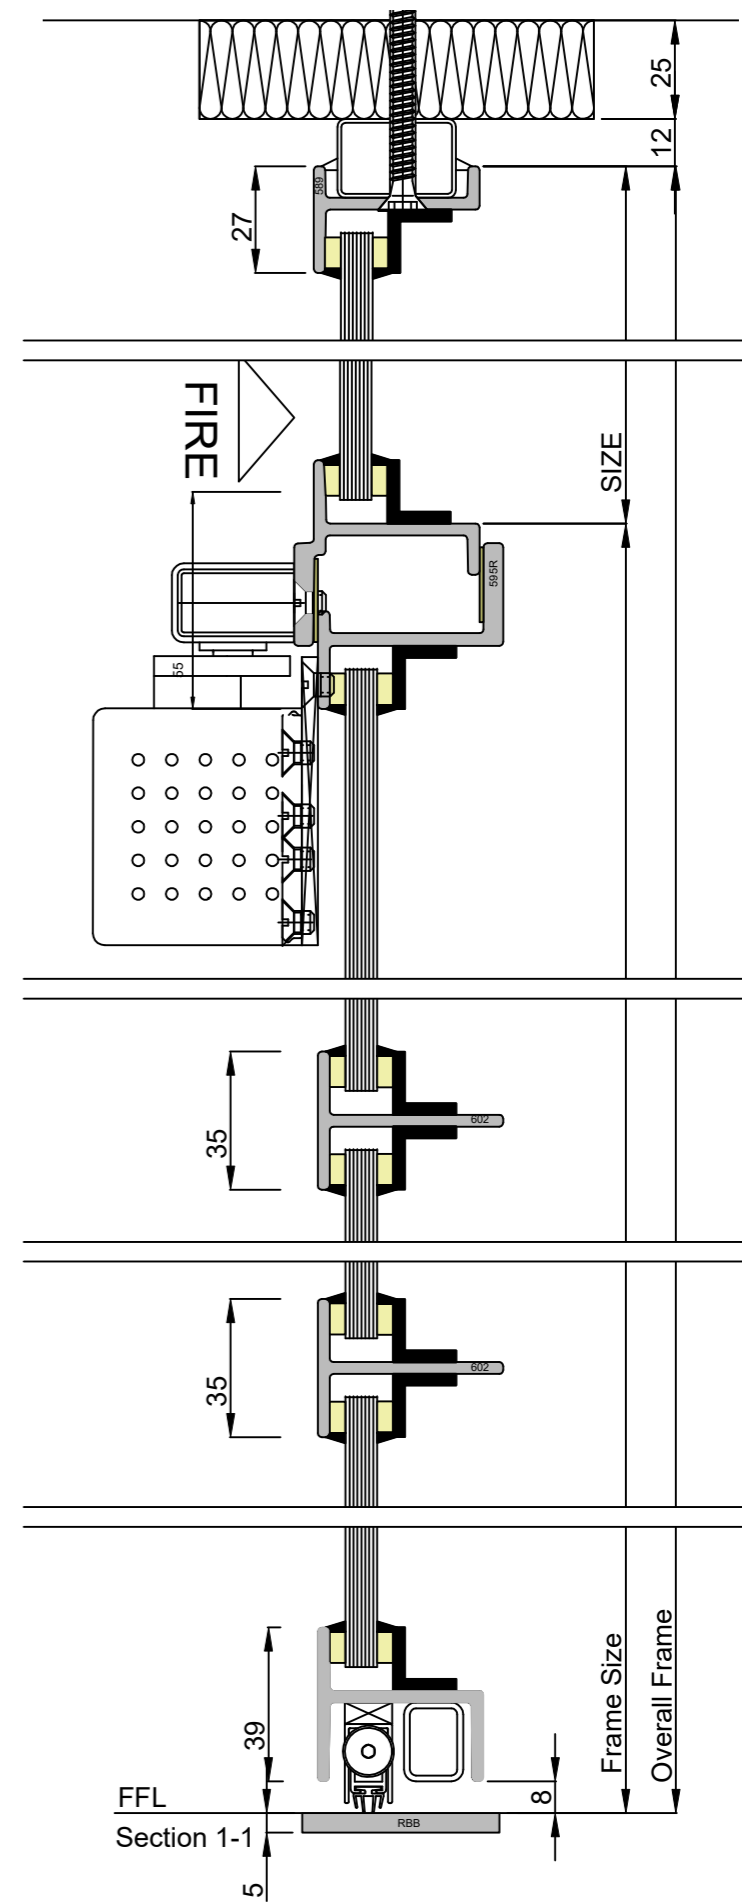

# W40-F03 FIRE RATED DOUBLE DOOR & FAN LIGHT

Alternative head detail with concealed door closer

**CLEMENT**  
creating light...beautifully

Copyright Reserved 2026,  
CLEMENT WINDOWS GROUP LTD  
This product is protected by the provisions of the Copyright, Design & Patents Act 1988  
EMAIL: info@clementwg.co.uk  
WEBSITE: www.clementwindows.co.uk  
DETAILS SUBJECT TO CHANGE WITHOUT NOTICE

DATE: JULY 2026  
SCALE: 1:20 & 1:2

DRAWING TITLE:  
W40-F03 FIRE RATED DOUBLE DOOR & FAN LIGHT

30 MIN FIRE RESISTANT & 60 MINUTES FIRE RESISTANCE WHEN GLAZED WITH 14.4mm PYROGUARD

DRAWING No.  
W40-F03

REVISION:  
A