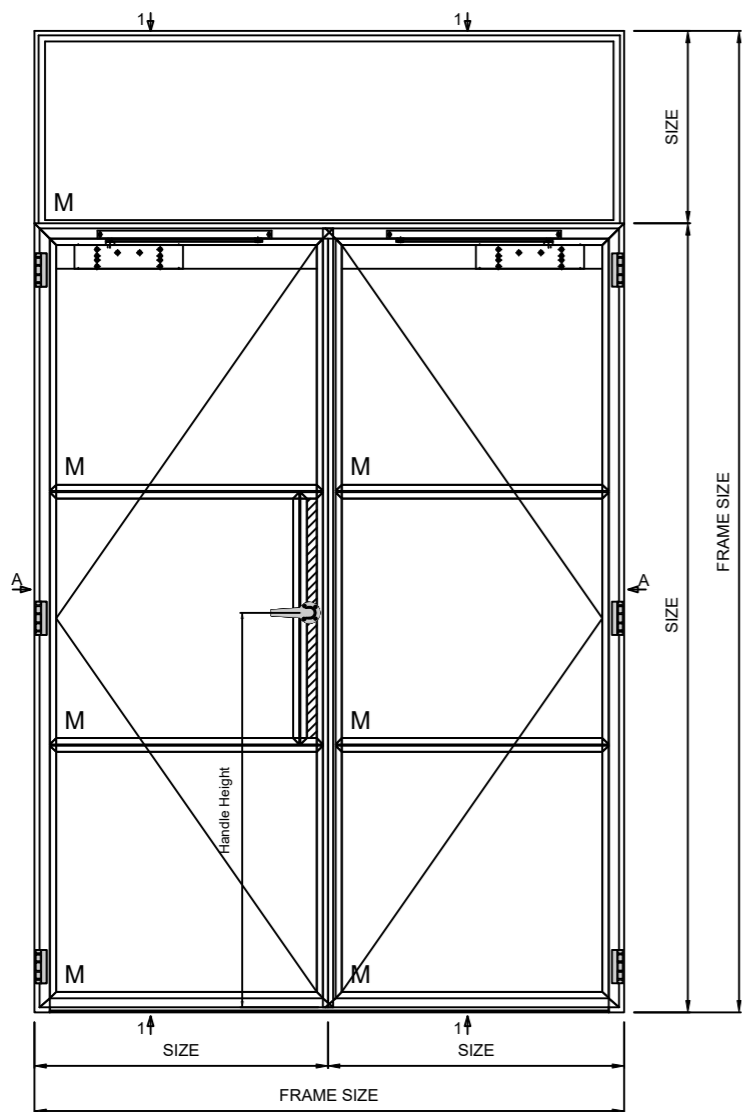

# W40-F03 FIRE RATED DOUBLE DOOR & FAN LIGHT

Alternative head detail with concealed door closer

**CLEMENT**  
creating light...beautifully

Copyright Reserved 2026,  
CLEMENT WINDOWS GROUP LTD  
This product is protected by the provisions of the Copyright, Design & Patents Act 1988  
EMAIL: info@clementwg.co.uk  
WEBSITE: www.clementwindows.co.uk  
DETAILS SUBJECT TO CHANGE WITHOUT NOTICE

DATE: JULY 2026  
SCALE: 1:20 & 1:2

DRAWING TITLE:  
W40-F03 FIRE RATED DOUBLE DOOR & FAN LIGHT

30 MIN FIRE RESISTANT & 60 MINUTES FIRE RESISTANCE WHEN GLAZED WITH 14.4mm PYROGUARD

DRAWING No.  
W40-F03

REVISION:  
A