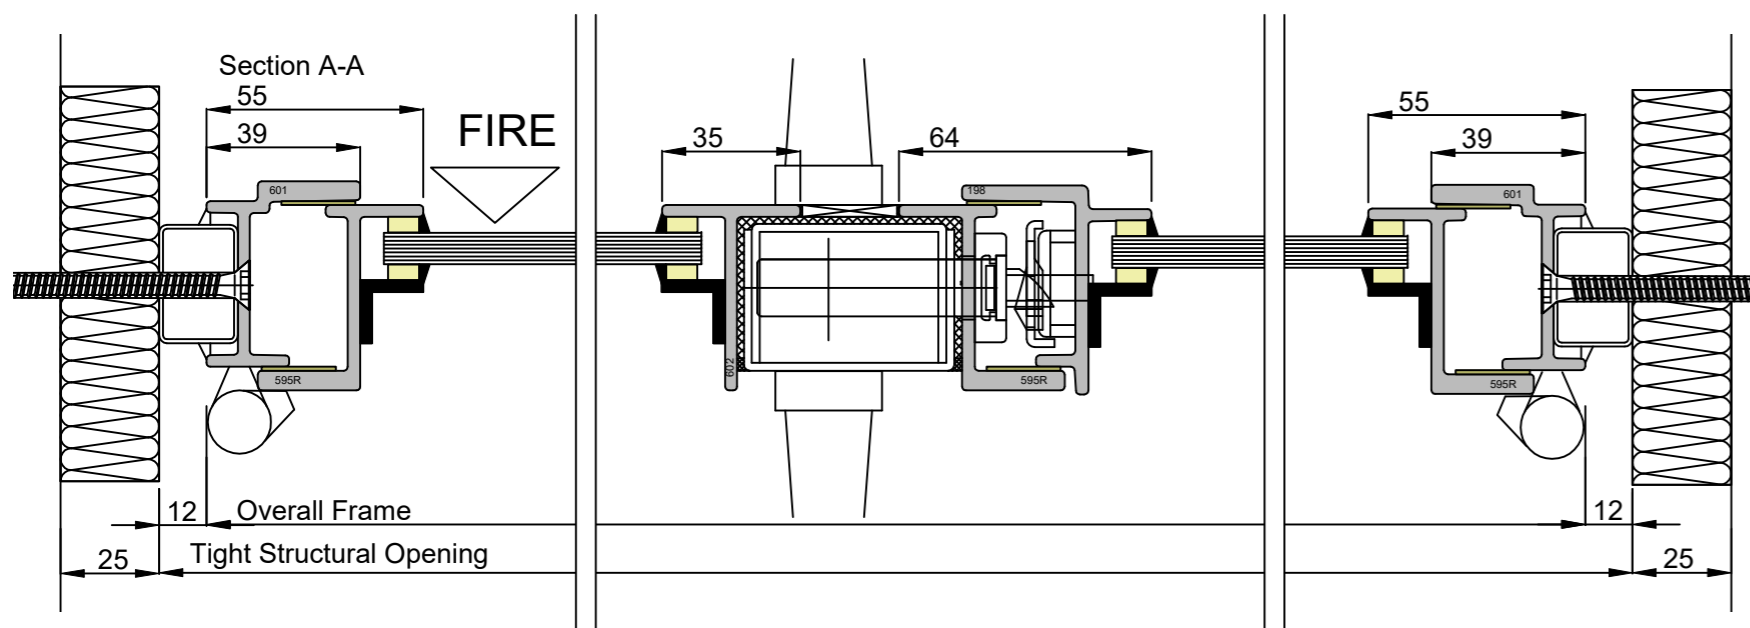

# W40-F03 FIRE RATED DOUBLE DOOR & FAN LIGHT

Alternative head detail with concealed door closer

**CLEMENT**  
creating light...beautifully

Copyright Reserved 2026,  
CLEMENT WINDOWS GROUP LTD  
This product is protected by the provisions of the Copyright, Design & Patents Act 1988  
EMAIL: info@clementwg.co.uk  
WEBSITE: www.clementwindows.co.uk  
DETAILS SUBJECT TO CHANGE WITHOUT NOTICE

DATE: JULY 2026  
SCALE: 1:20 & 1:2

DRAWING TITLE:  
W40-F03 FIRE RATED DOUBLE DOOR & FAN LIGHT

30 MIN FIRE RESISTANT & 60 MINUTES FIRE RESISTANCE WHEN GLAZED WITH 14.4mm PYROGUARD

DRAWING No.  
W40-F03

REVISION:  
A