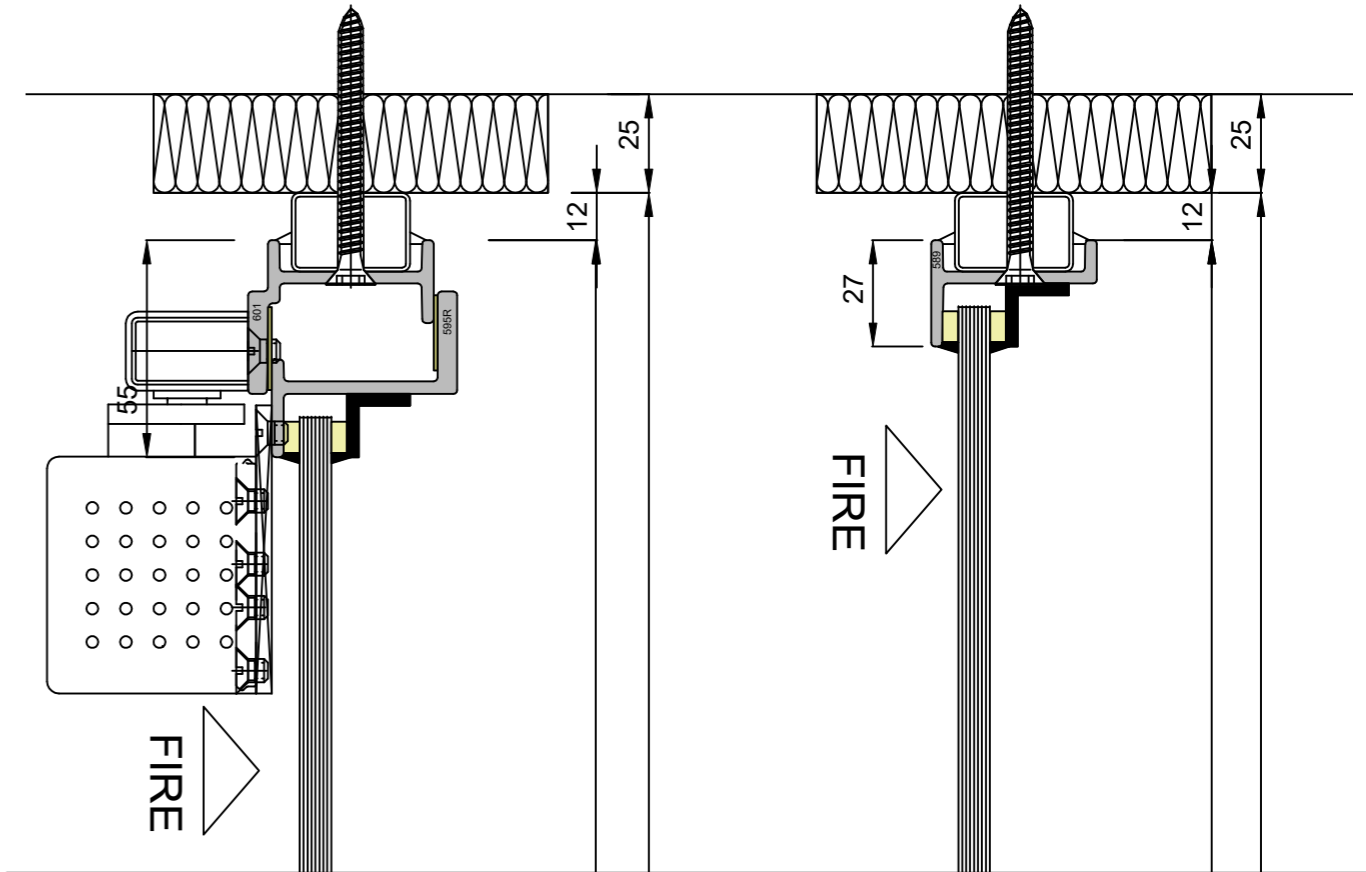

W40-F01 FIRE RATED SINGLE DOOR & SIDE LIGHT

CLEMENT
creating light...beautifully

Copyright Reserved 2026.
CLEMENT WINDOWS GROUP LTD
This product is protected by the provisions of the Copyright, Design & Patents Act 1988
EMAIL: info@clementwg.co.uk
WEBSITE: www.clementwindows.co.uk
DATE: JULY 2026
SCALE: 1:20 & 1:2

DRAWING TITLE:
W40-F01 FIRE RATED SINGLE DOOR & SIDE LIGHT

30 MIN FIRE RESISTANT & 60 MINUTES FIRE RESISTANCE WHEN GLAZED WITH 14.4mm PYROGUARD

DRAWING No.
W40-F01

REVISION:
A