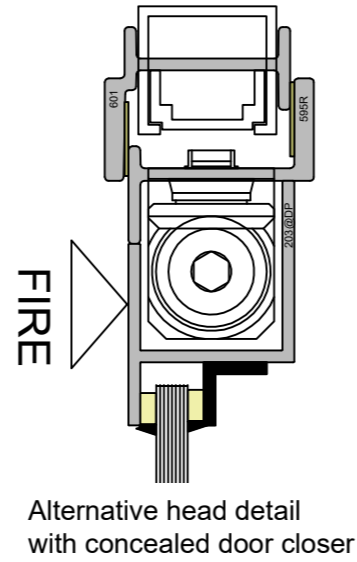

W40-F01 FIRE RATED SINGLE DOOR & SIDE LIGHT

CLEMENT
creating light...beautifully

Copyright Reserved 2026.
CLEMENT WINDOWS GROUP LTD
This product is protected by the provisions of the Copyright, Design & Patents Act 1988
EMAIL: info@clementwg.co.uk
WEBSITE: www.clementwindows.co.uk
DATE: JULY 2026
SCALE: 1:20 & 1:2

DRAWING TITLE:
W40-F01 FIRE RATED SINGLE DOOR & SIDE LIGHT

30 MIN FIRE RESISTANT & 60 MINUTES FIRE RESISTANCE WHEN GLAZED WITH 14.4mm PYROGUARD

DRAWING No.
W40-F01

REVISION:
A