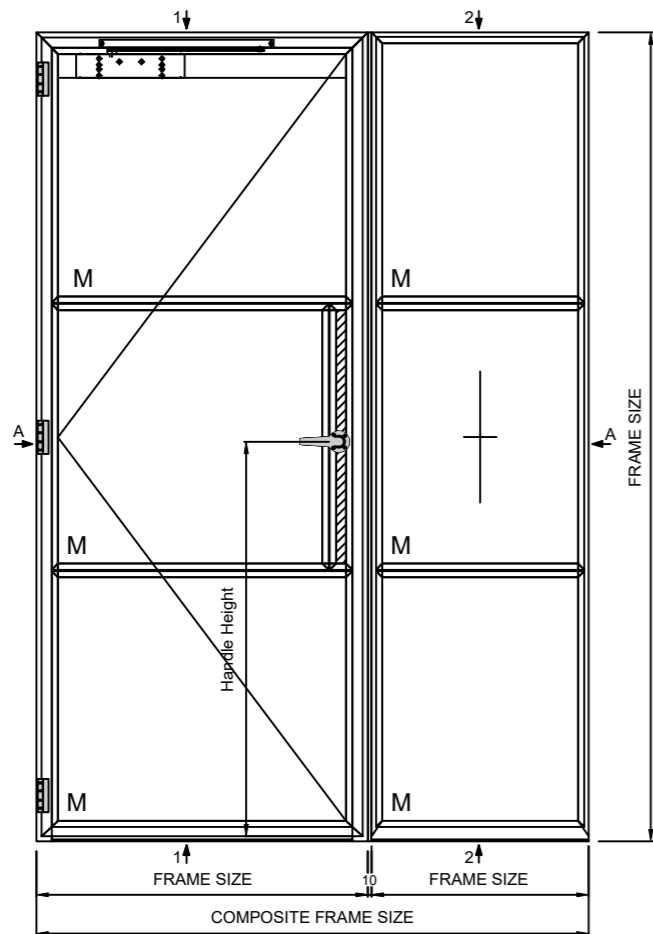

W40-F01 FIRE RATED SINGLE DOOR & SIDE LIGHT

CLEMENT
creating light...beautifully

Copyright Reserved 2026.
CLEMENT WINDOWS GROUP LTD
This product is protected by the provisions of the Copyright, Design & Patents Act 1988
EMAIL: info@clementwg.co.uk
WEBSITE: www.clementwindows.co.uk
DATE: JULY 2026
SCALE: 1:20 & 1:2

DRAWING TITLE:
W40-F01 FIRE RATED SINGLE DOOR & SIDE LIGHT

30 MIN FIRE RESISTANT & 60 MINUTES FIRE RESISTANCE WHEN GLAZED WITH 14.4mm PYROGUARD

DRAWING No.
W40-F01

REVISION:
A