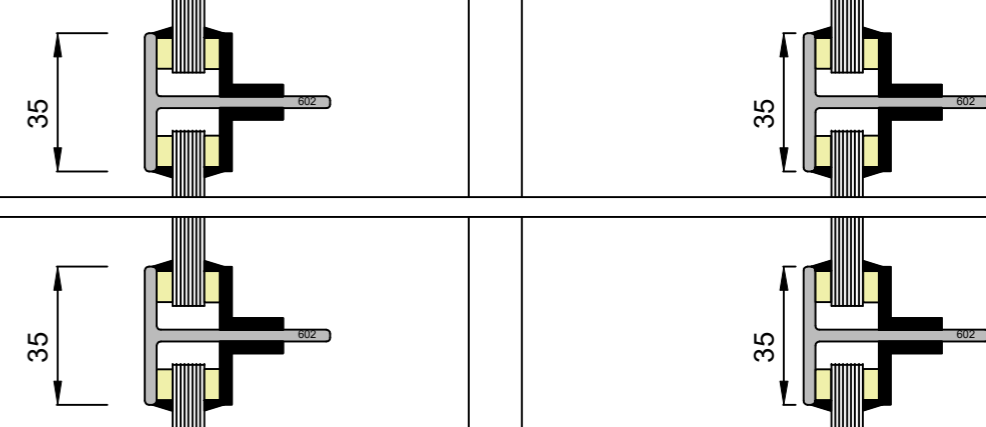

W40-F01 FIRE RATED SINGLE DOOR & SIDE LIGHT

CLEMENT
creating light...beautifully

Copyright Reserved 2026.
CLEMENT WINDOWS GROUP LTD
This product is protected by the provisions of the Copyright, Design & Patents Act 1988
EMAIL: info@clementwg.co.uk
WEBSITE: www.clementwindows.co.uk
DATE: JULY 2026
SCALE: 1:20 & 1:2

DRAWING TITLE:
W40-F01 FIRE RATED SINGLE DOOR & SIDE LIGHT

30 MIN FIRE RESISTANT & 60 MINUTES FIRE RESISTANCE WHEN GLAZED WITH 14.4mm PYROGUARD

DRAWING No.
W40-F01

REVISION:
A