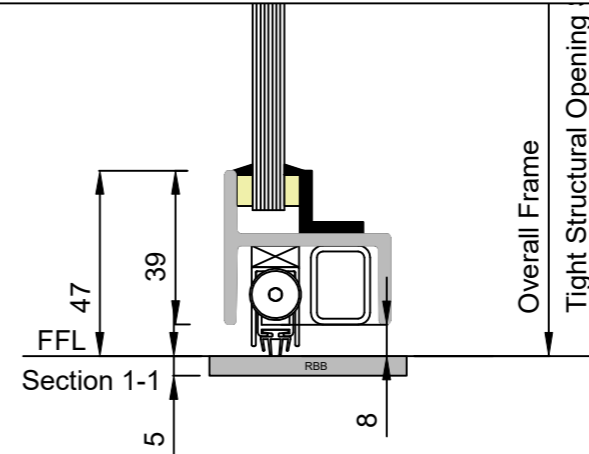

W40-F01 FIRE RATED SINGLE DOOR & SIDE LIGHT

CLEMENT
creating light...beautifully

Copyright Reserved 2026.
CLEMENT WINDOWS GROUP LTD
This product is protected by the provisions of the Copyright, Design & Patents Act 1988
EMAIL: info@clementwg.co.uk
WEBSITE: www.clementwindows.co.uk
DATE: JULY 2026
SCALE: 1:20 & 1:2

DRAWING TITLE:
W40-F01 FIRE RATED SINGLE DOOR & SIDE LIGHT

30 MIN FIRE RESISTANT & 60 MINUTES FIRE RESISTANCE WHEN GLAZED WITH 14.4mm PYROGUARD

DRAWING No.
W40-F01

REVISION:
A