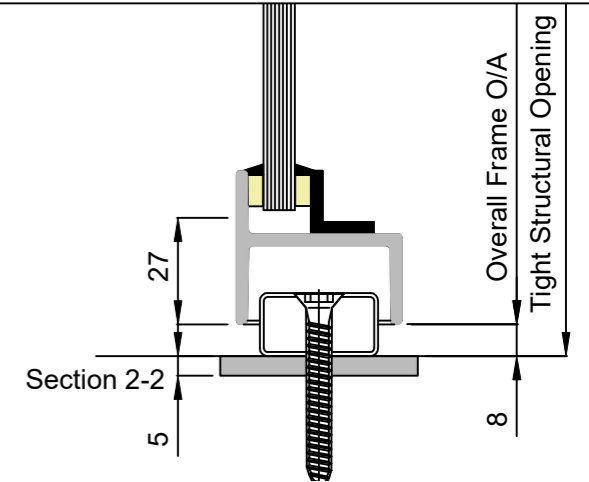

W40-F01 FIRE RATED SINGLE DOOR & SIDE LIGHT

CLEMENT
creating light...beautifully

Copyright Reserved 2026.
CLEMENT WINDOWS GROUP LTD
This product is protected by the provisions of the Copyright, Design & Patents Act 1988
EMAIL: info@clementwg.co.uk
WEBSITE: www.clementwindows.co.uk
DATE: JULY 2026
SCALE: 1:20 & 1:2

DRAWING TITLE:
W40-F01 FIRE RATED SINGLE DOOR & SIDE LIGHT

30 MIN FIRE RESISTANT & 60 MINUTES FIRE RESISTANCE WHEN GLAZED WITH 14.4mm PYROGUARD

DRAWING No.
W40-F01

REVISION:
A