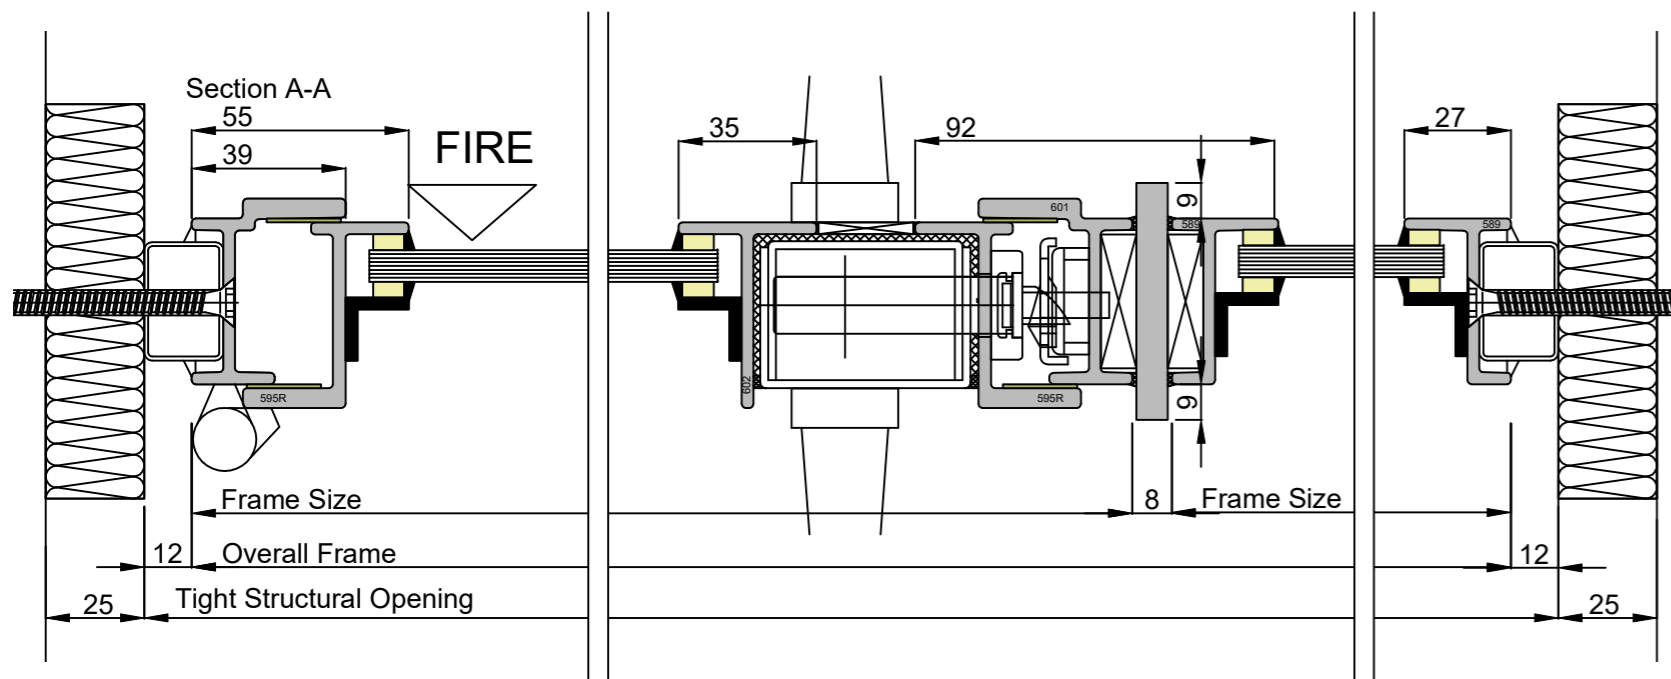

W40-F01 FIRE RATED SINGLE DOOR & SIDE LIGHT

CLEMENT
creating light...beautifully

Copyright Reserved 2026.
CLEMENT WINDOWS GROUP LTD
This product is protected by the provisions of the Copyright, Design & Patents Act 1988
EMAIL: info@clementwg.co.uk
WEBSITE: www.clementwindows.co.uk
DATE: JULY 2026
SCALE: 1:20 & 1:2

DRAWING TITLE:
W40-F01 FIRE RATED SINGLE DOOR & SIDE LIGHT

30 MIN FIRE RESISTANT & 60 MINUTES FIRE RESISTANCE WHEN GLAZED WITH 14.4mm PYROGUARD

DRAWING No.
W40-F01

REVISION:
A