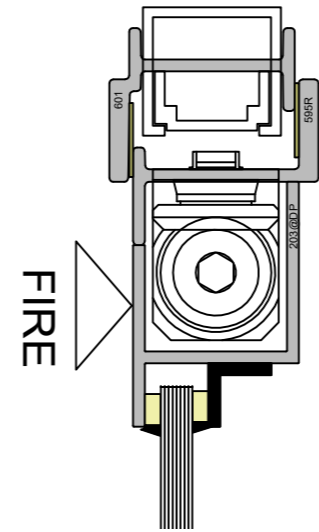

# W40-F04 FIRE RATED SINGLE DOOR

Alternative head detail with concealed door closer