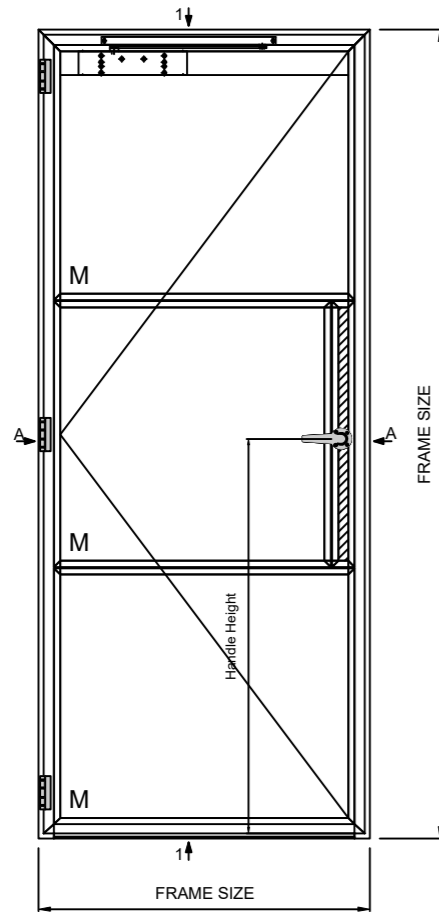

# W40-F04 FIRE RATED SINGLE DOOR

Alternative head detail with concealed door closer