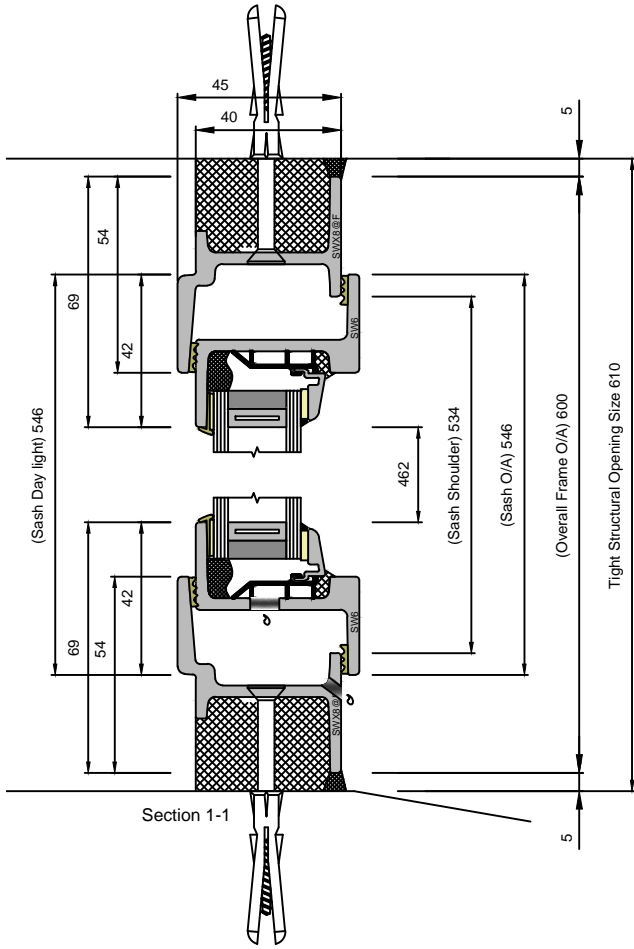

# W40 LONG LEG BOTTOM HUNG WINDOW CASEMENT SECTIONS

DOUBLE GLAZED UNIT SIZE = 24mm

	Copyright Reserved 2024, Clement Windows Group Ltd This product is protected by the provisions of the Copyright, Design & Patents Act 1988	DRAWING TITLE: <b>W40 LL BOTTOM HUNG CASEMENT</b>	DRAWING No. <b>W407</b>
	EMAIL: info@clementwg.co.uk WEBSITE: www.clementwindows.co.uk DETAILS SUBJECT TO CHANGE WITHOUT NOTICE	DATE: 13/11/2023 SCALE @ A4: 1:2 & 1:10	CLIENT: