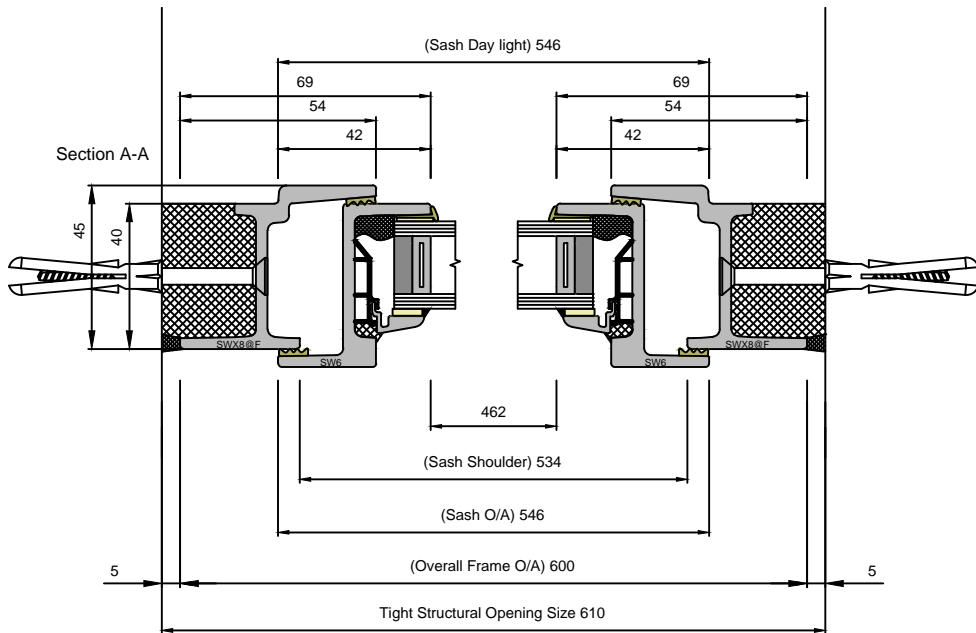

# W40 LONG LEG BOTTOM HUNG WINDOW CASEMENT SECTIONS

DOUBLE GLAZED UNIT SIZE = 24mm

	Copyright Reserved 2024, Clement Windows Group Ltd This product is protected by the provisions of the Copyright, Design & Patents Act 1988	DRAWING TITLE: <b>W40 LL BOTTOM HUNG CASEMENT</b>	DRAWING No. <b>W407</b>
	EMAIL: info@clementwg.co.uk WEBSITE: www.clementwindows.co.uk DETAILS SUBJECT TO CHANGE WITHOUT NOTICE	DATE: 13/11/2023 SCALE @ A4: 1:2 & 1:10	CLIENT: