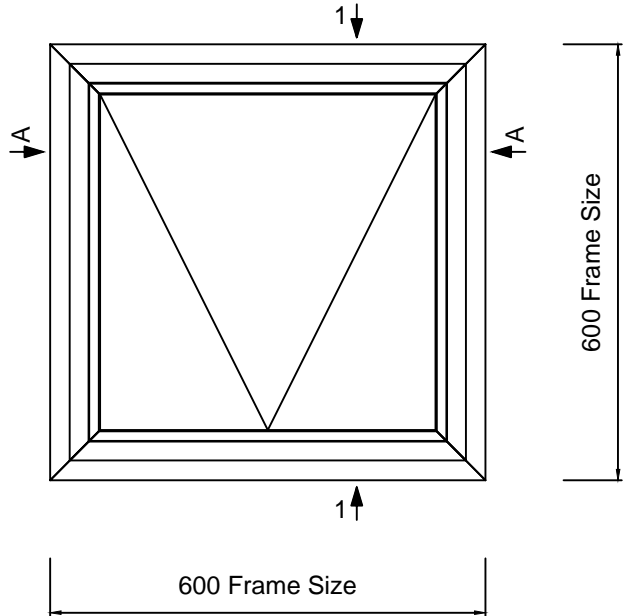

# W40 LONG LEG BOTTOM HUNG WINDOW CASEMENT SECTIONS

DOUBLE GLAZED UNIT SIZE = 24mm

	Copyright Reserved 2024, Clement Windows Group Ltd This product is protected by the provisions of the Copyright, Design & Patents Act 1988	DRAWING TITLE: <b>W40 LL BOTTOM HUNG CASEMENT</b>	DRAWING No. <b>W407</b>
	EMAIL: info@clementwg.co.uk WEBSITE: www.clementwindows.co.uk DETAILS SUBJECT TO CHANGE WITHOUT NOTICE	DATE: 13/11/2023 SCALE @ A4: 1:2 & 1:10	CLIENT: