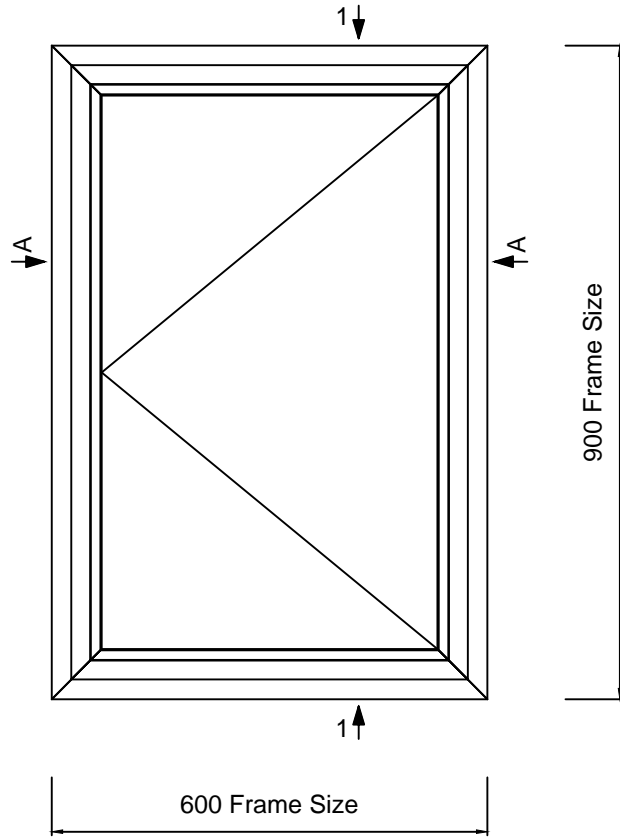

W40 LONG LEG WINDOW CASEMENT SECTIONS

DOUBLE GLAZED UNIT SIZE = 24mm

	Copyright Reserved 2024, Clement Windows Group Ltd This product is protected by the provisions of the Copyright, Design & Patents Act 1988		DRAWING TITLE: W40 LL CASEMENT	DRAWING No. W401
	EMAIL: info@clementwg.co.uk WEBSITE: www.clementwindows.co.uk		CLIENT:	REVISION: A
	DETAILS SUBJECT TO CHANGE WITHOUT NOTICE		DATE: 13/11/2023 SCALE @ A4: 1:2 & 1:10	