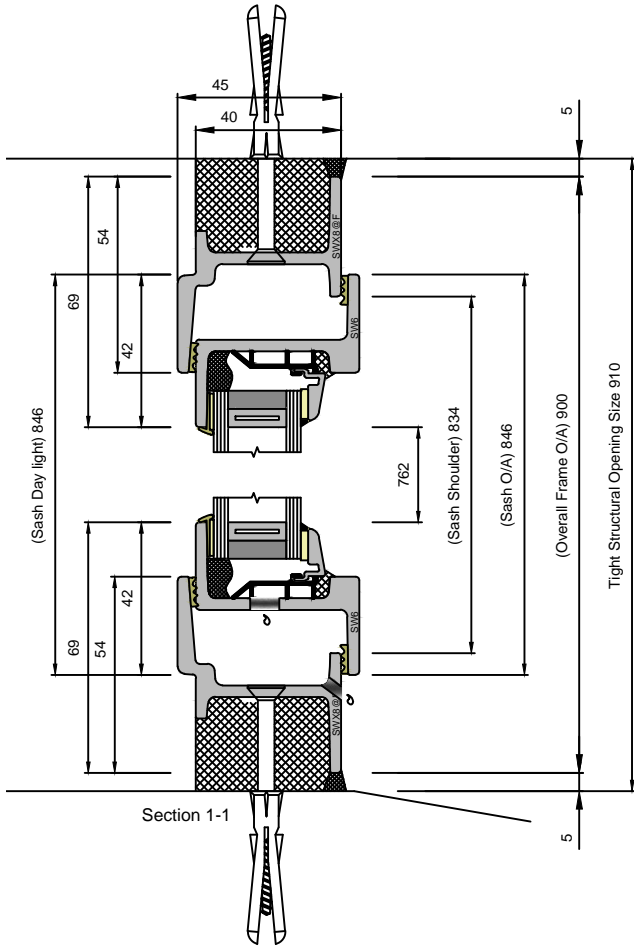

W40 LONG LEG WINDOW CASEMENT SECTIONS

DOUBLE GLAZED UNIT SIZE = 24mm

	Copyright Reserved 2024, Clement Windows Group Ltd This product is protected by the provisions of the Copyright, Design & Patents Act 1988		DRAWING TITLE: W40 LL CASEMENT	DRAWING No. W401
	EMAIL: info@clementwg.co.uk WEBSITE: www.clementwindows.co.uk		CLIENT:	REVISION: A
	DETAILS SUBJECT TO CHANGE WITHOUT NOTICE		DATE: 13/11/2023 SCALE @ A4: 1:2 & 1:10	