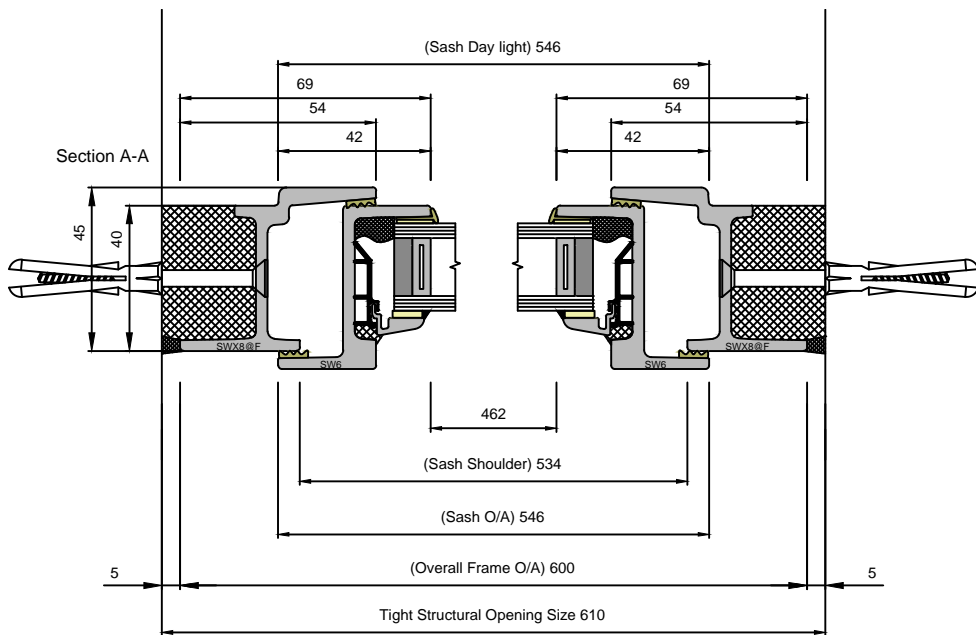

W40 LONG LEG WINDOW CASEMENT SECTIONS

DOUBLE GLAZED UNIT SIZE = 24mm

	Copyright Reserved 2024, Clement Windows Group Ltd This product is protected by the provisions of the Copyright, Design & Patents Act 1988		DRAWING TITLE: W40 LL CASEMENT	DRAWING No. W401
	EMAIL: info@clementwg.co.uk WEBSITE: www.clementwindows.co.uk		CLIENT:	REVISION: A
	DETAILS SUBJECT TO CHANGE WITHOUT NOTICE		DATE: 13/11/2023 SCALE @ A4: 1:2 & 1:10	