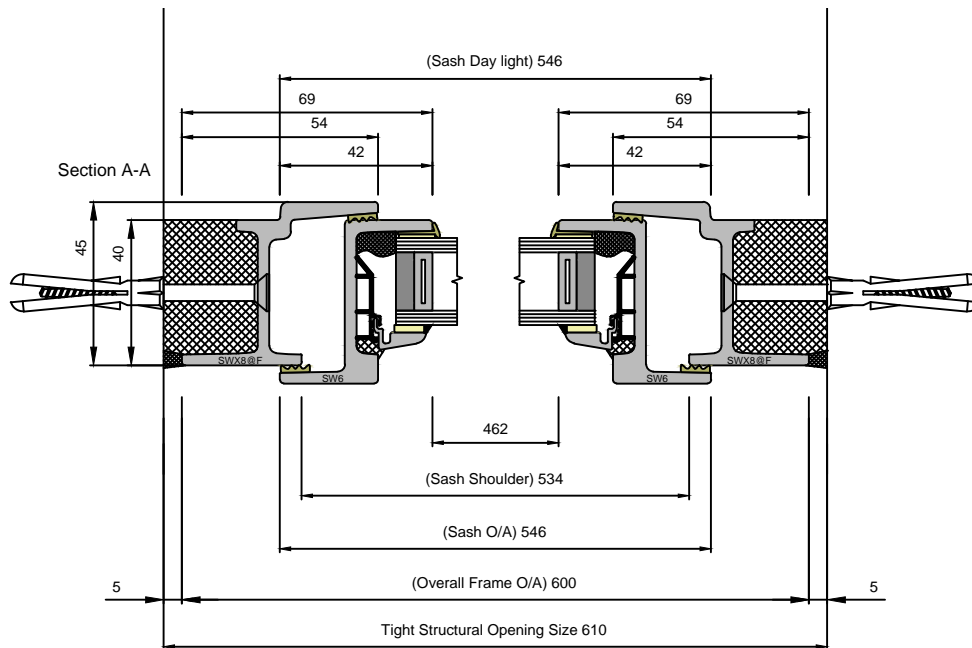

W40 LONG LEG WINDOW HORIZONTAL PIVOT CASEMENT SECTIONS

DOUBLE GLAZED UNIT SIZE = 24mm

| | | | | |
|--|--|--|--|----------------------------|
| | Copyright Reserved 2024, Clement Windows Group Ltd This product is protected by the provisions of the Copyright, Design & Patents Act 1988 | | DRAWING TITLE: W40 LL Horizontal Pivot | DRAWING No. W408 |
| | EMAIL: info@clementw.co.uk WEBSITE: www.clementwindows.co.uk | | CLIENT: | REVISION: A |
| | DETAILS SUBJECT TO CHANGE WITHOUT NOTICE | | DATE: 14/11/2023 SCALE @ A4: 1:2 & 1:20 | |