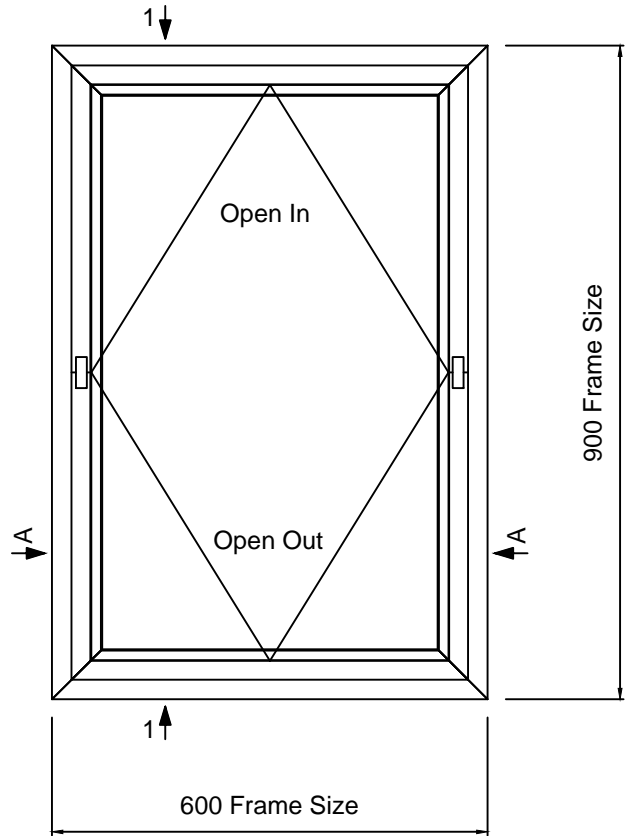

W40 LONG LEG WINDOW HORIZONTAL PIVOT CASEMENT SECTIONS

DOUBLE GLAZED UNIT SIZE = 24mm

| | | | | |
|--|--|--|--|----------------------------|
| | Copyright Reserved 2024, Clement Windows Group Ltd This product is protected by the provisions of the Copyright, Design & Patents Act 1988 | | DRAWING TITLE: W40 LL Horizontal Pivot | DRAWING No. W408 |
| | EMAIL: info@clementw.co.uk WEBSITE: www.clementwindows.co.uk | | CLIENT: | REVISION: A |
| | DETAILS SUBJECT TO CHANGE WITHOUT NOTICE | | DATE: 14/11/2023 SCALE @ A4: 1:2 & 1:20 | |