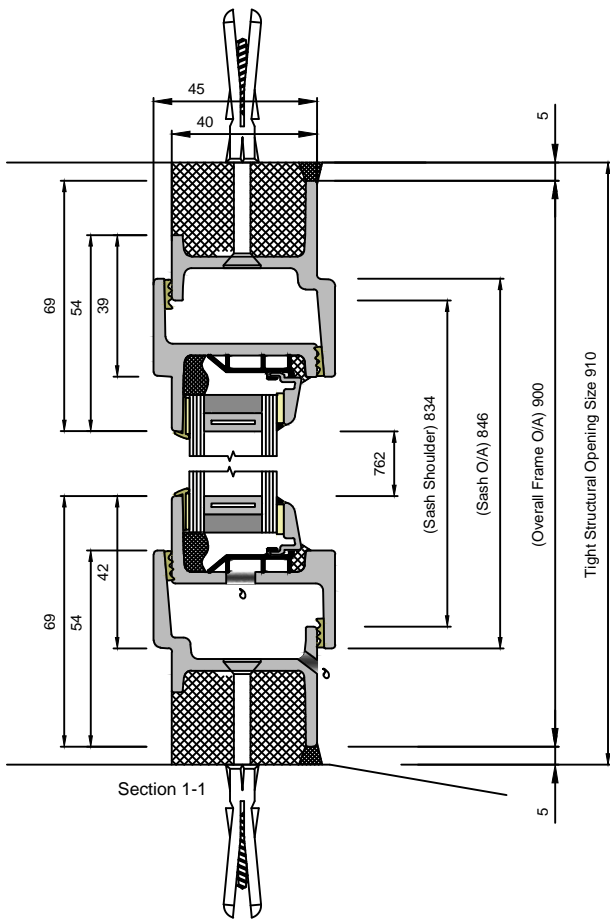

W40 LONG LEG WINDOW HORIZONTAL PIVOT CASEMENT SECTIONS

DOUBLE GLAZED UNIT SIZE = 24mm

| | | | | |
|--|--|--|--|----------------------------|
| | Copyright Reserved 2024, Clement Windows Group Ltd This product is protected by the provisions of the Copyright, Design & Patents Act 1988 | | DRAWING TITLE: W40 LL Horizontal Pivot | DRAWING No. W408 |
| | EMAIL: info@clementw.co.uk WEBSITE: www.clementwindows.co.uk | | CLIENT: | REVISION: A |
| | DETAILS SUBJECT TO CHANGE WITHOUT NOTICE | | DATE: 14/11/2023 SCALE @ A4: 1:2 & 1:20 | |