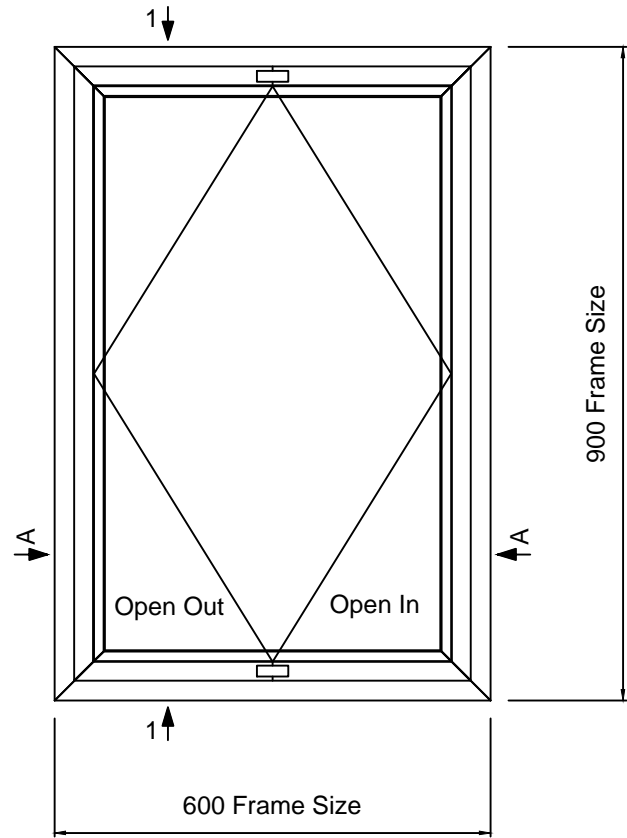

# W40 LONG LEG WINDOW VERTICAL PIVOT CASEMENT SECTIONS

DOUBLE GLAZED UNIT SIZE = 24mm

**CLEMENT**  
creating light... beautifully

Copyright Reserved 2024,  
Clement Windows Group Ltd  
This product is protected by the provisions of the Copyright, Design & Patents Act 1988

EMAIL: info@clementwg.co.uk  
WEBSITE: www.clementwindows.co.uk

DETAILS SUBJECT TO CHANGE WITHOUT NOTICE

DATE: 14.11.2023

SCALE @ A4: 1:2 & 1:10

DRAWING TITLE:  
W40 LL Vertical Pivot

CLIENT:

DRAWING No.

W4011