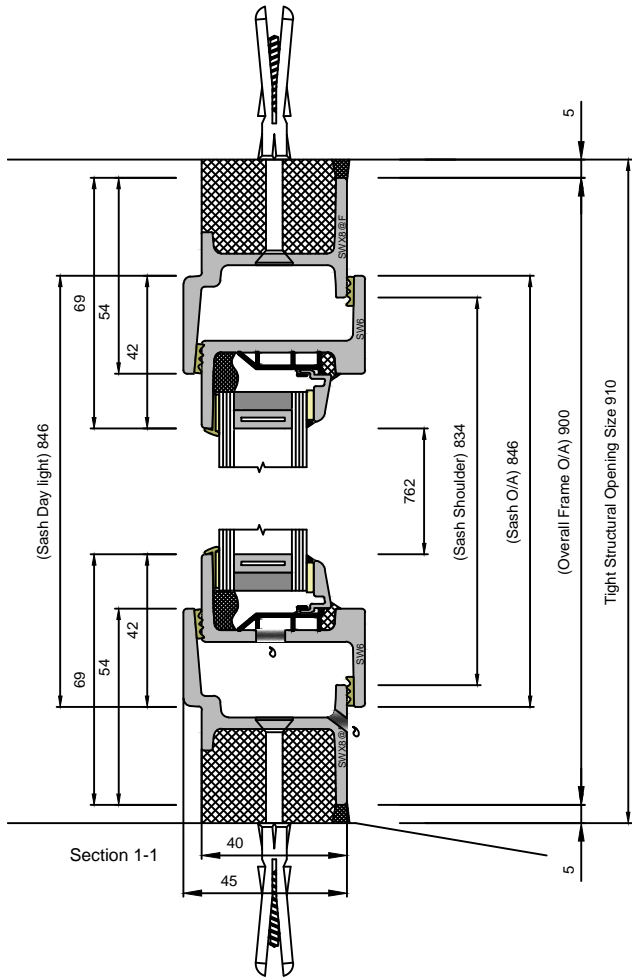

# W40 LONG LEG WINDOW VERTICAL PIVOT CASEMENT SECTIONS

DOUBLE GLAZED UNIT SIZE = 24mm

**CLEMENT**  
creating light... beautifully

Copyright Reserved 2024,  
Clement Windows Group Ltd  
This product is protected by the provisions of the Copyright, Design & Patents Act 1988

EMAIL: info@clementwg.co.uk  
WEBSITE: www.clementwindows.co.uk

DETAILS SUBJECT TO CHANGE WITHOUT NOTICE

DATE: 14.11.2023

SCALE @ A4: 1:2 & 1:10

DRAWING TITLE:  
W40 LL Vertical Pivot

CLIENT:

DRAWING No.

W4011