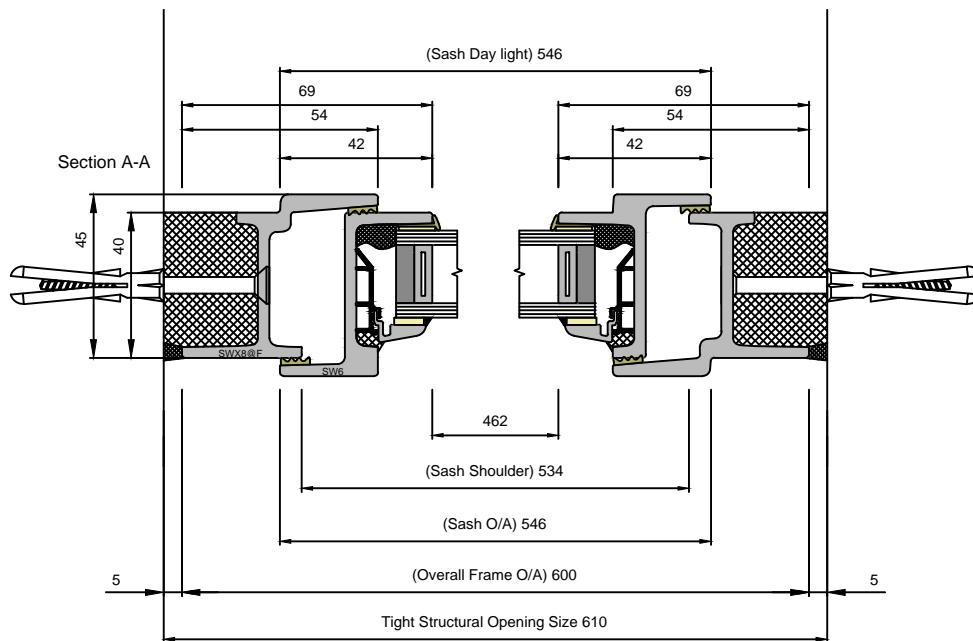

# W40 LONG LEG WINDOW VERTICAL PIVOT CASEMENT SECTIONS

DOUBLE GLAZED UNIT SIZE = 24mm

**CLEMENT**  
creating light... beautifully

Copyright Reserved 2024,  
Clement Windows Group Ltd  
This product is protected by the provisions of the Copyright, Design & Patents Act 1988

EMAIL: info@clementwg.co.uk  
WEBSITE: www.clementwindows.co.uk

DETAILS SUBJECT TO CHANGE WITHOUT NOTICE

DATE: 14.11.2023

SCALE @ A4: 1:2 & 1:10

DRAWING TITLE:  
W40 LL Vertical Pivot

CLIENT:

DRAWING No.

W4011