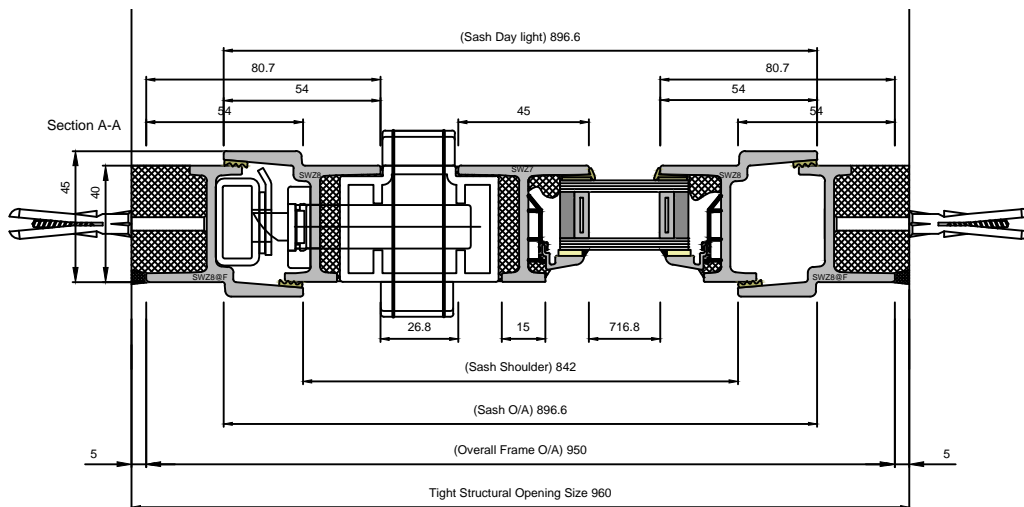

# MULTIPOINT W40 OPEN IN SINGLE DOOR LONG LEG

DOUBLE GLAZED UNIT SIZE = 24mm

**CLEMENT**  
*creating light... beautifully*

Copyright Reserved 2024,  
Clement Windows Group Ltd  
This product is protected by the provisions of the Copyright, Design & Patents Act 1988

DRAWING TITLE:  
MULTIPOINT W40 OPEN IN DOOR

CLIENT:

DRAWING No.  
W4019

REVISION:

A