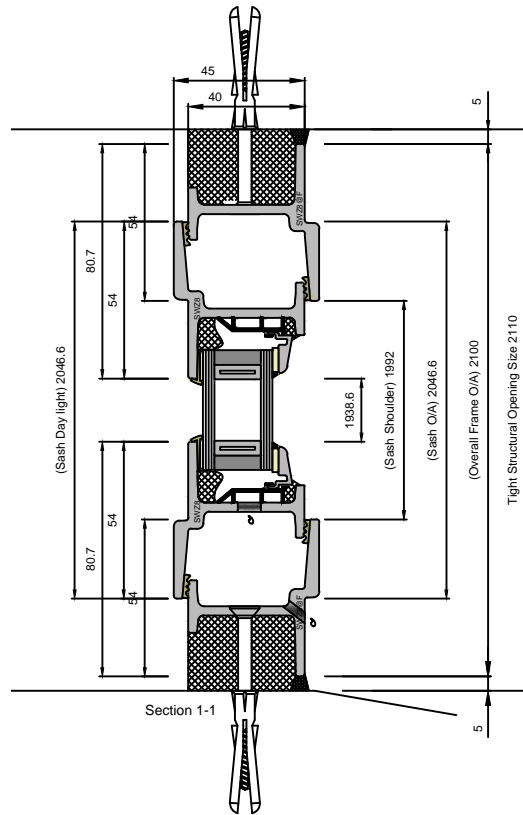

# MULTIPOINT W40 OPEN IN SINGLE DOOR LONG LEG

DOUBLE GLAZED UNIT SIZE = 24mm

**CLEMENT**  
*creating light... beautifully*

Copyright Reserved 2024,  
Clement Windows Group Ltd  
This product is protected by the provisions of the Copyright, Design & Patents Act 1988

EMAIL: [info@clementwg.co.uk](mailto:info@clementwg.co.uk)  
WEBSITE: [www.clementwindows.co.uk](http://www.clementwindows.co.uk)

DETAILS SUBJECT TO CHANGE WITHOUT NOTICE

DATE: 12/01/2024

SCALE @ A4: 1:2.5 & 1:20

DRAWING TITLE:  
MULTIPOINT W40 OPEN IN DOOR

CLIENT:

DRAWING No.  
W4019

REVISION:

A