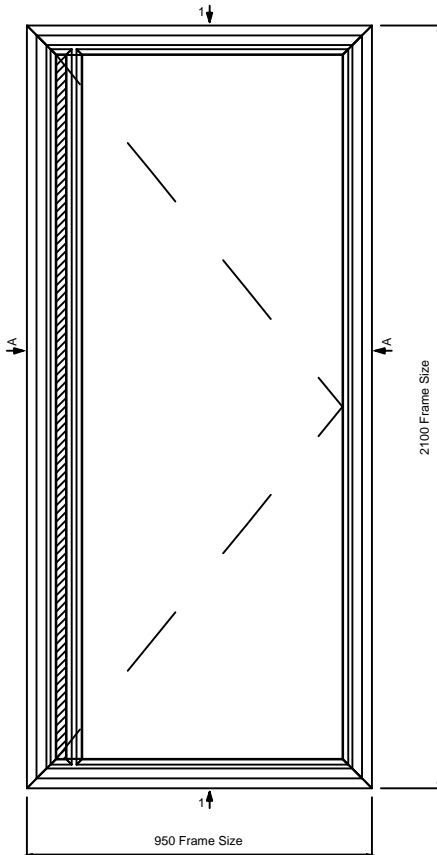

# MULTIPOINT W40 OPEN IN SINGLE DOOR LONG LEG

DOUBLE GLAZED UNIT SIZE = 24mm

**CLEMENT**  
*creating light... beautifully*

Copyright Reserved 2024,  
Clement Windows Group Ltd  
This product is protected by the provisions of the Copyright, Design & Patents Act 1988

DRAWING TITLE:  
MULTIPOINT W40 OPEN IN DOOR

CLIENT:

DRAWING No.  
W4019

REVISION:

A