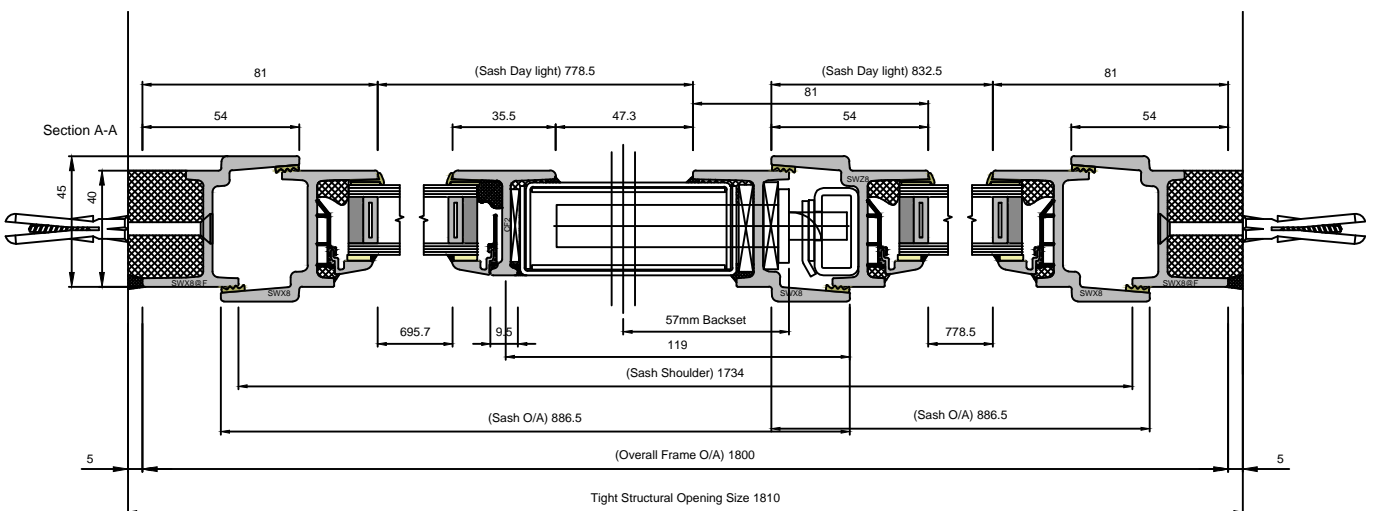

# W40 OPEN OUT DOUBLE DOOR LONG LEG

DOUBLE GLAZED UNIT SIZE = 24mm

**CLEMENT**  
creating light... beautifully

Copyright Reserved 2024,  
Clement Windows Group Ltd  
This product is protected by the provisions of the Copyright, Design & Patents Act 1988

DRAWING TITLE

W40 OPEN OUT DOUBLE DOOR LL

CLIENT

DRAWING No.

W4010

REVISION

A