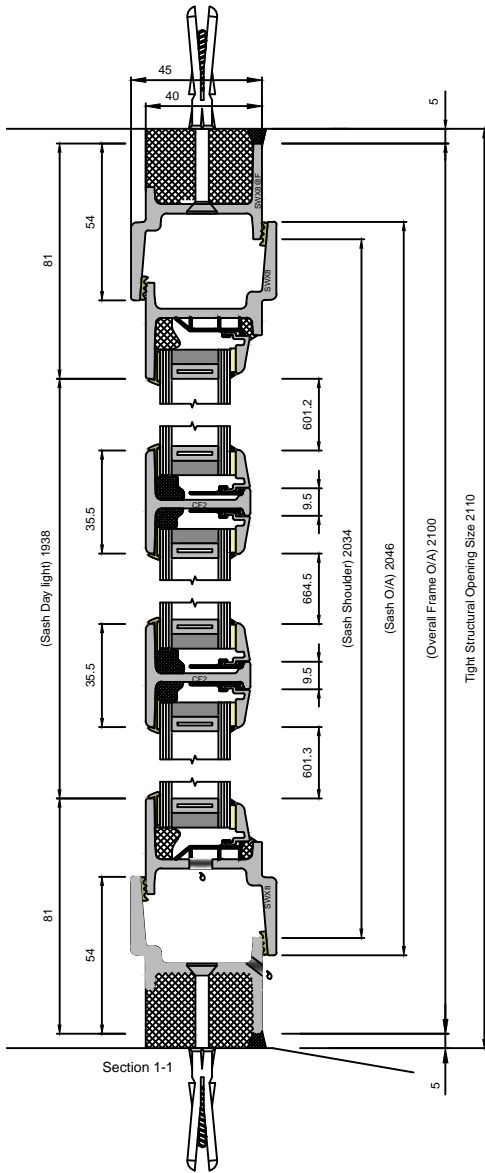

# W40 OPEN OUT DOUBLE DOOR LONG LEG

DOUBLE GLAZED UNIT SIZE = 24mm

**CLEMENT**  
creating light... beautifully

Copyright Reserved 2024,  
Clement Windows Group Ltd  
This product is protected by the provisions of the Copyright, Design & Patents Act 1988

EMAIL: [info@clementwg.co.uk](mailto:info@clementwg.co.uk)  
WEBSITE: [www.clementwindows.co.uk](http://www.clementwindows.co.uk)

DETAILS SUBJECT TO CHANGE WITHOUT NOTICE

DATE: 17/11/2023

SCALE @ A4: 1:2.5 & 1:20

DRAWING TITLE

W40 OPEN OUT DOUBLE DOOR LL

CLIENT

DRAWING No.

W4010

REVISION

A