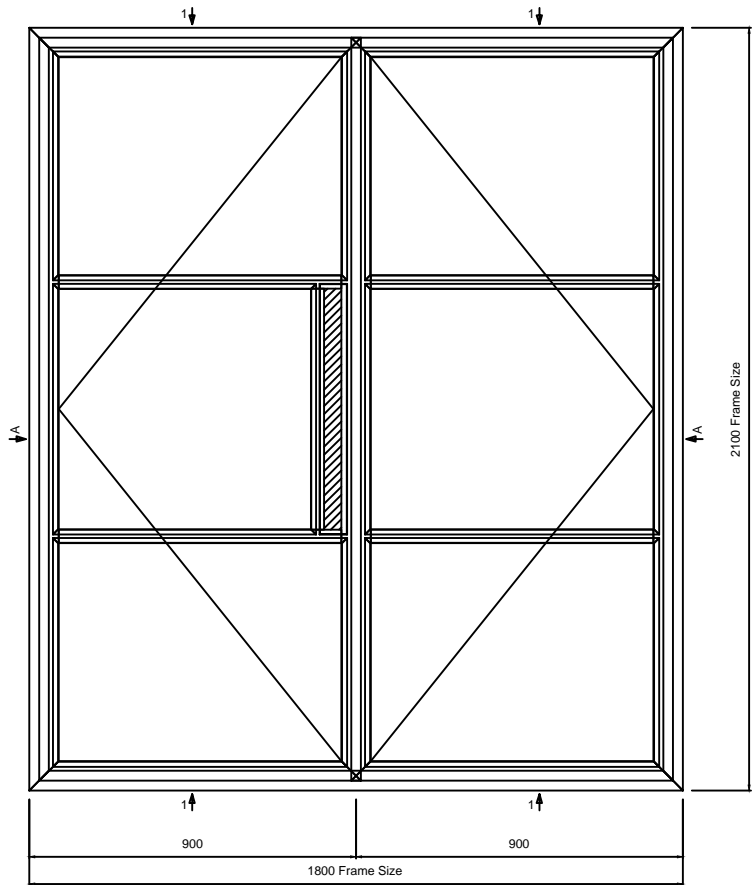

# W40 OPEN OUT DOUBLE DOOR LONG LEG

DOUBLE GLAZED UNIT SIZE = 24mm

**CLEMENT**  
creating light... beautifully

Copyright Reserved 2024,  
Clement Windows Group Ltd  
This product is protected by the provisions of the Copyright, Design & Patents Act 1988

DRAWING TITLE

W40 OPEN OUT DOUBLE DOOR LL

CLIENT

DRAWING No.

W4010

REVISION

A